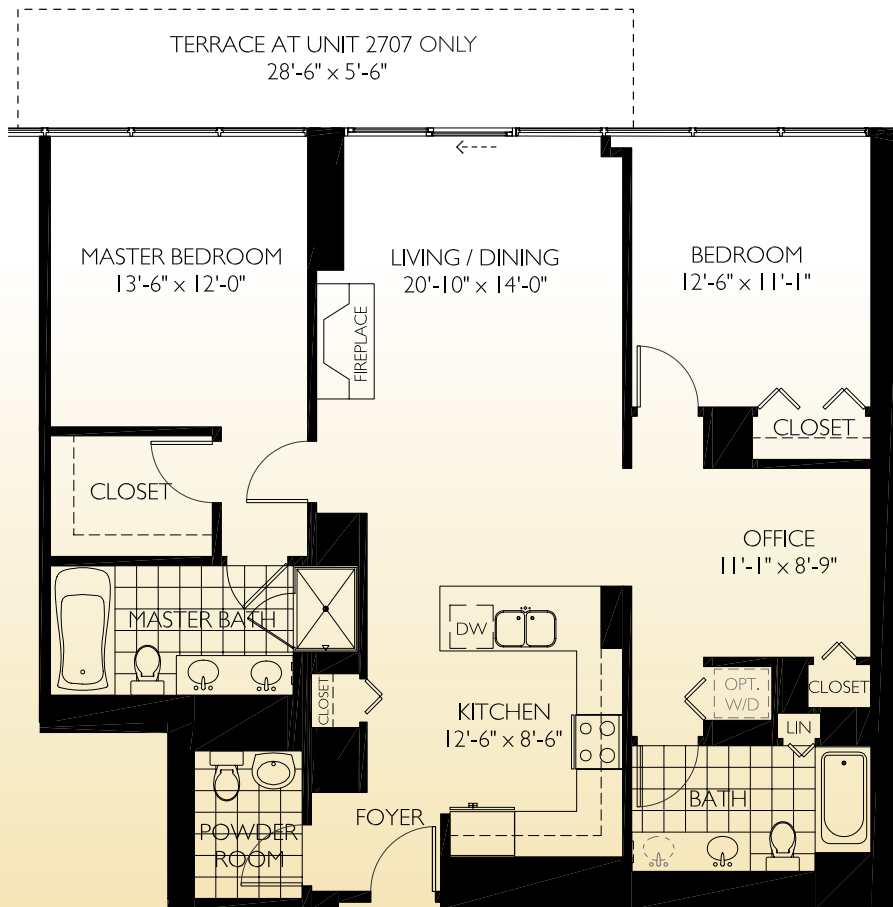

Penthouse 2707 & 2807

2 Bedrooms + Office ■ 2.5 Baths

Terrapin Properties' policy of continual improvements in design and construction requires and reserves the right to discontinue floor plans or change any specifications, equipments, dimensions and prices without notice. Some features illustrated or described are optional at extra costs.