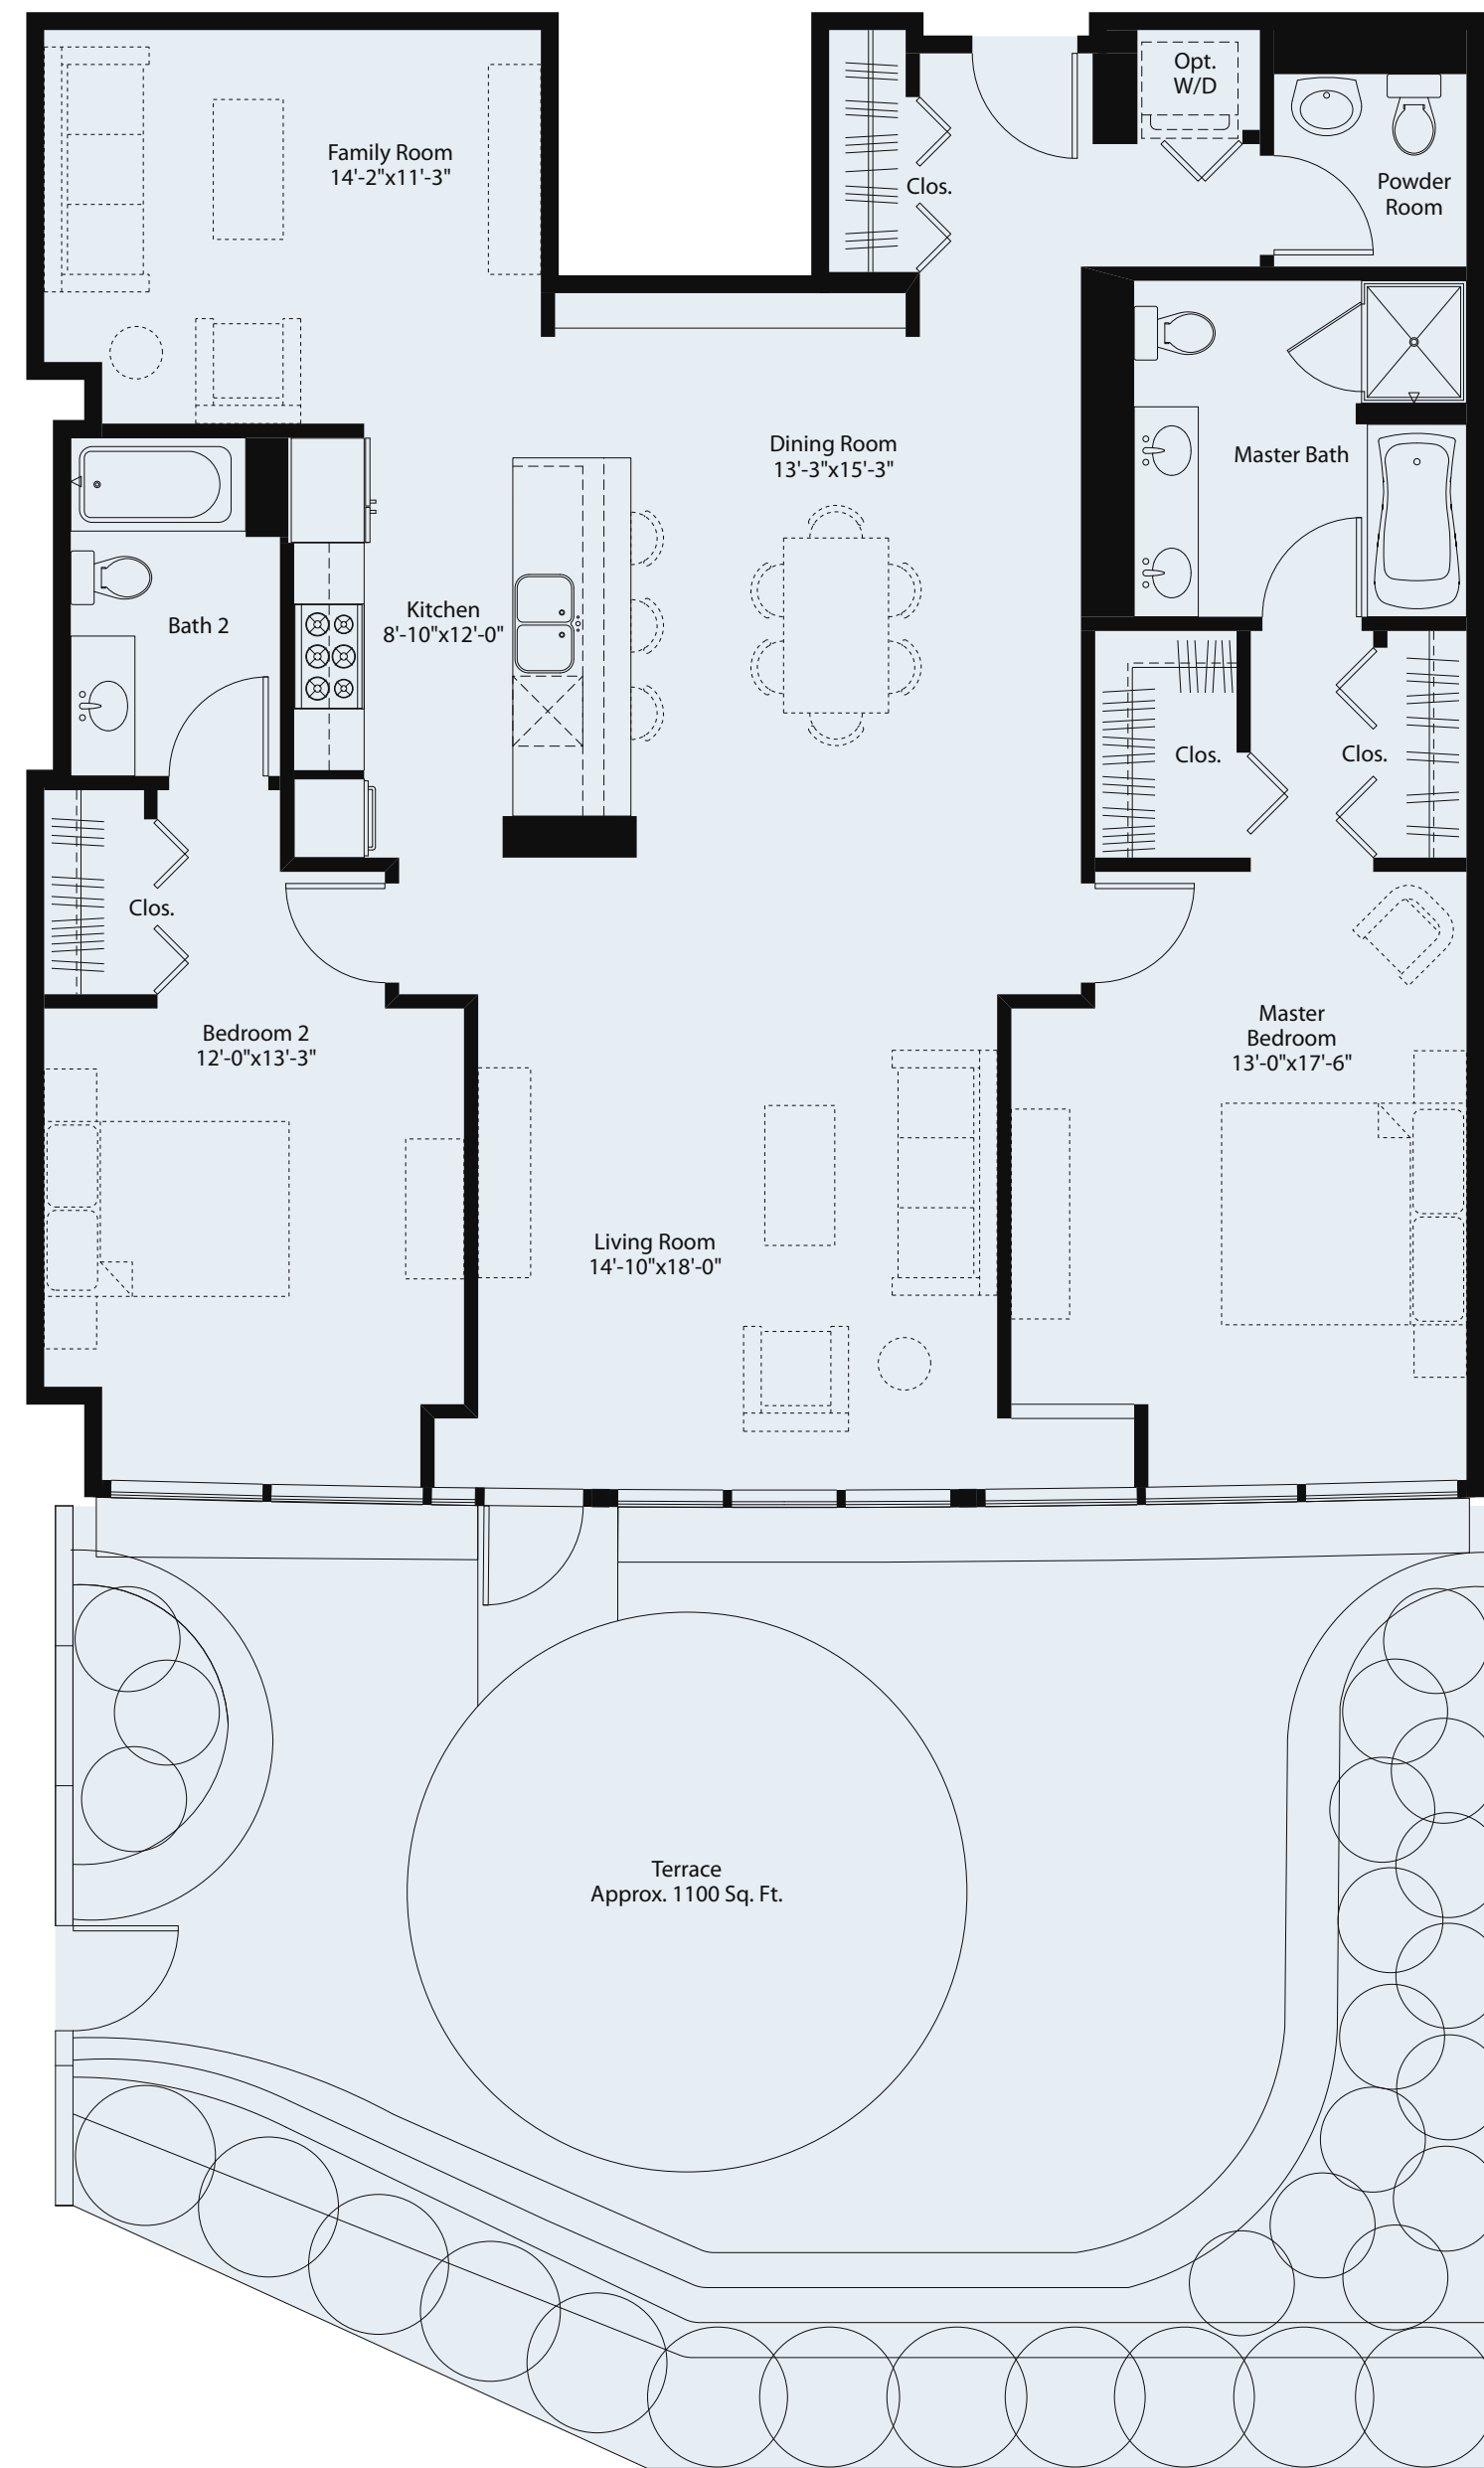

Terrace Home