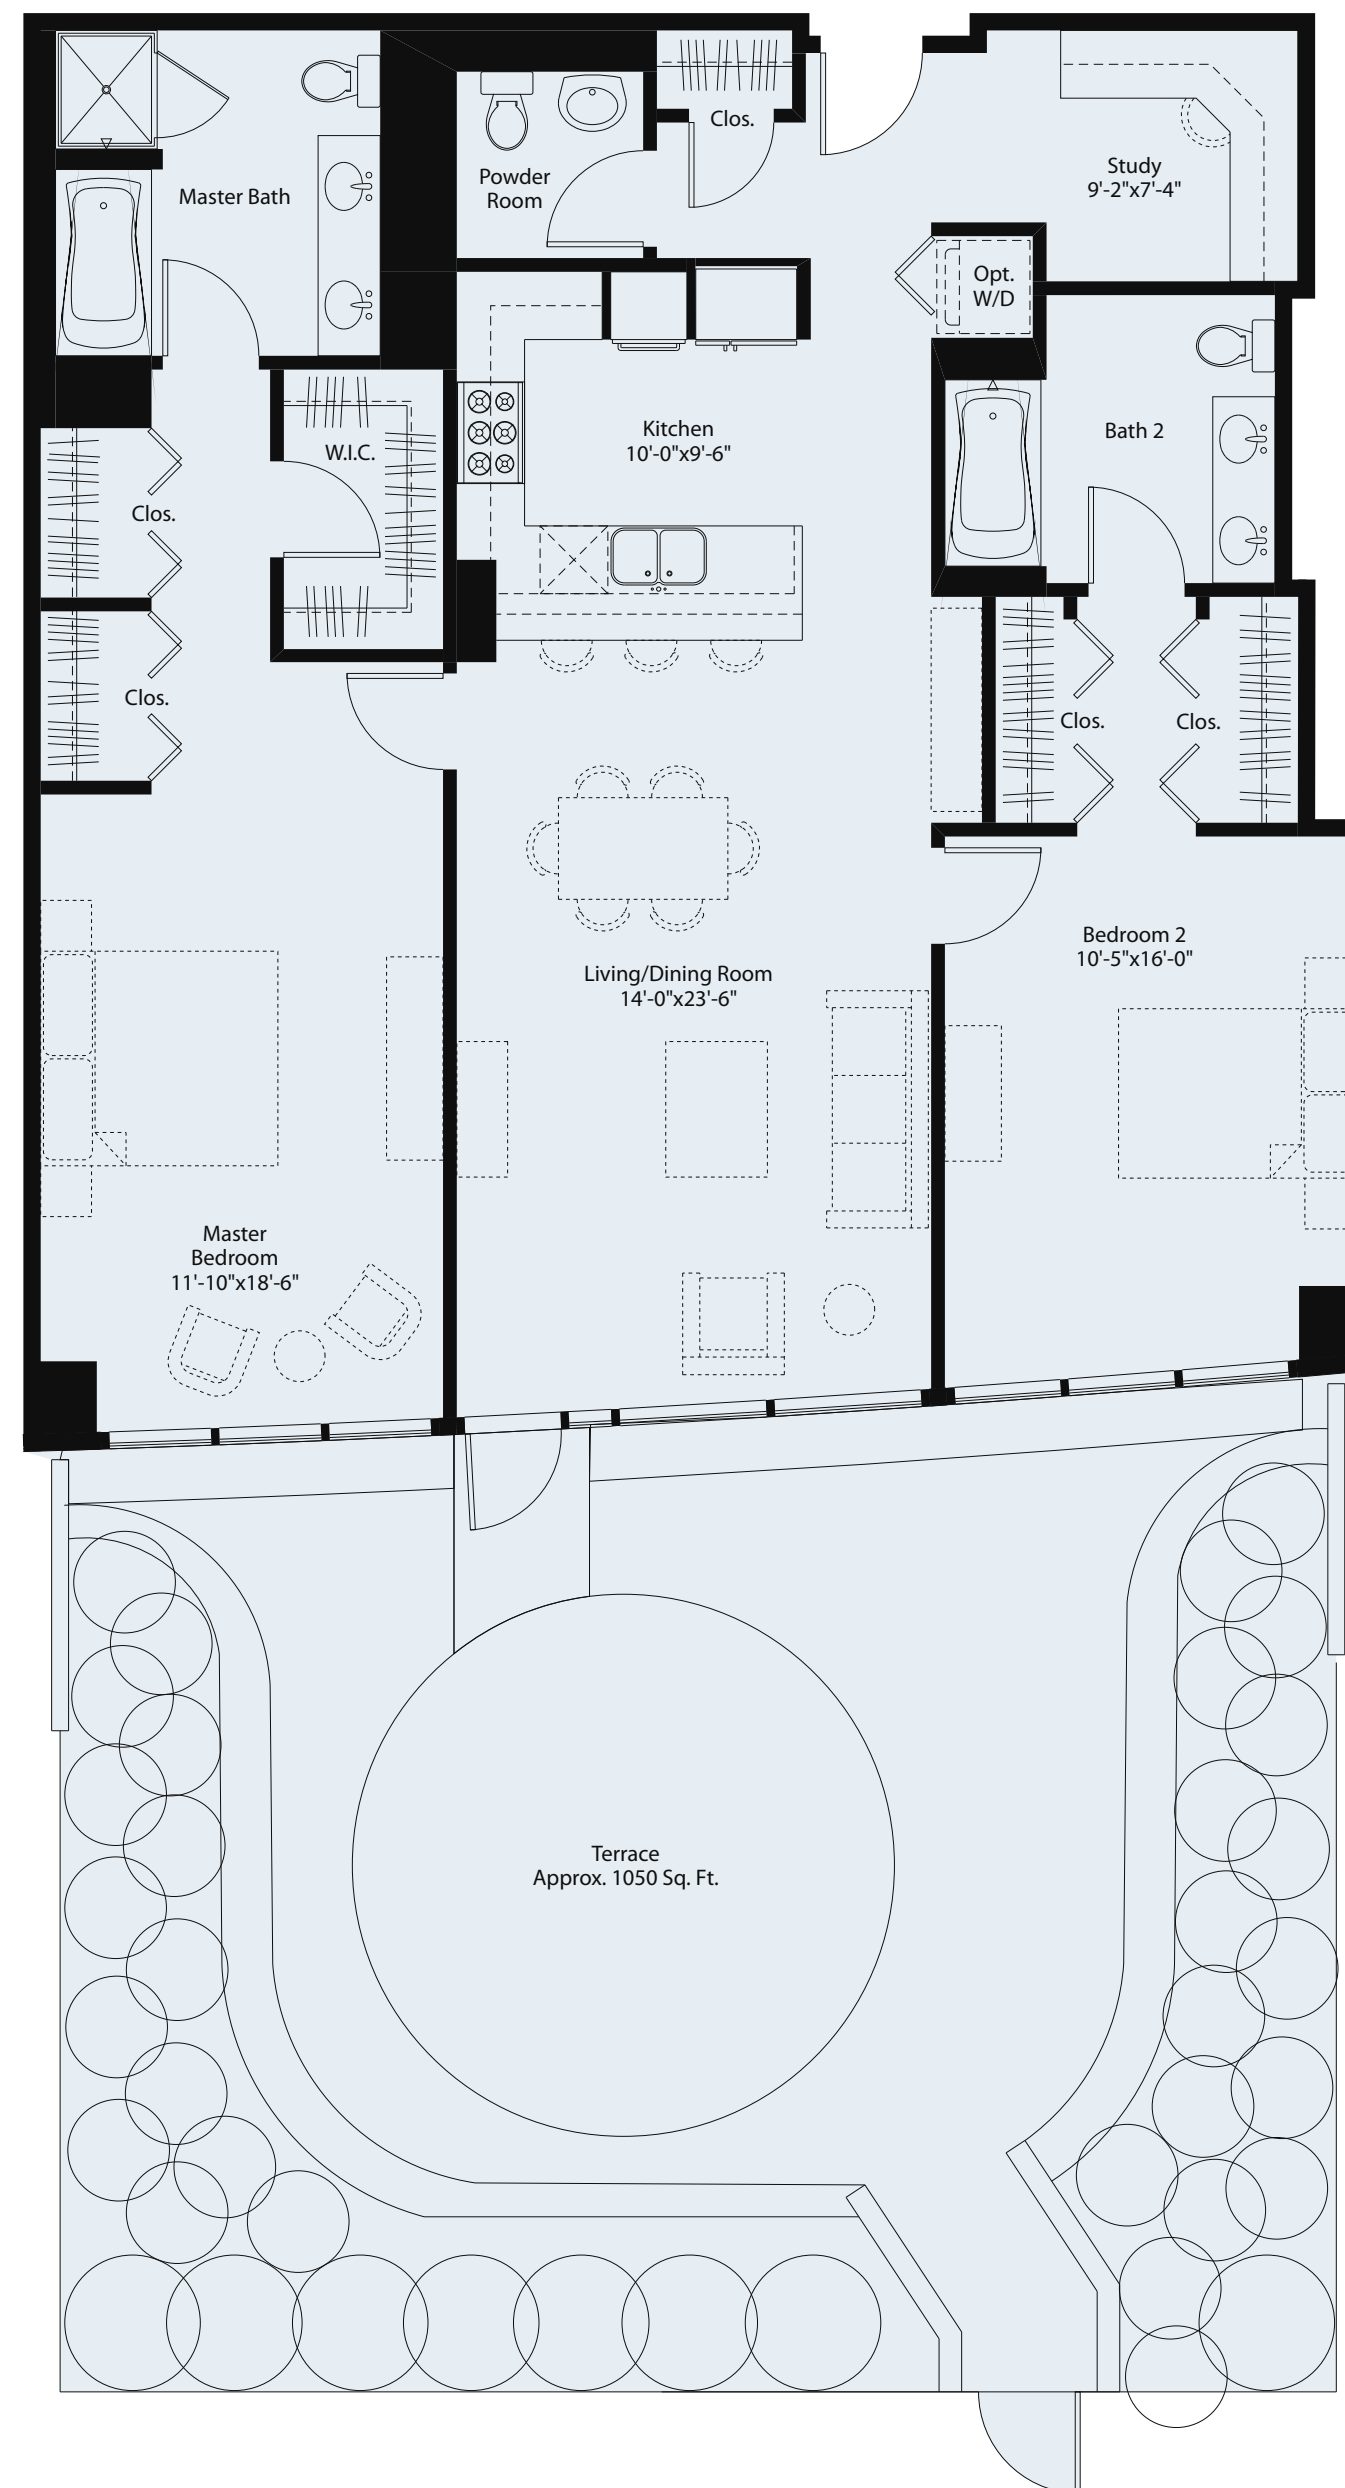

Terrace Home