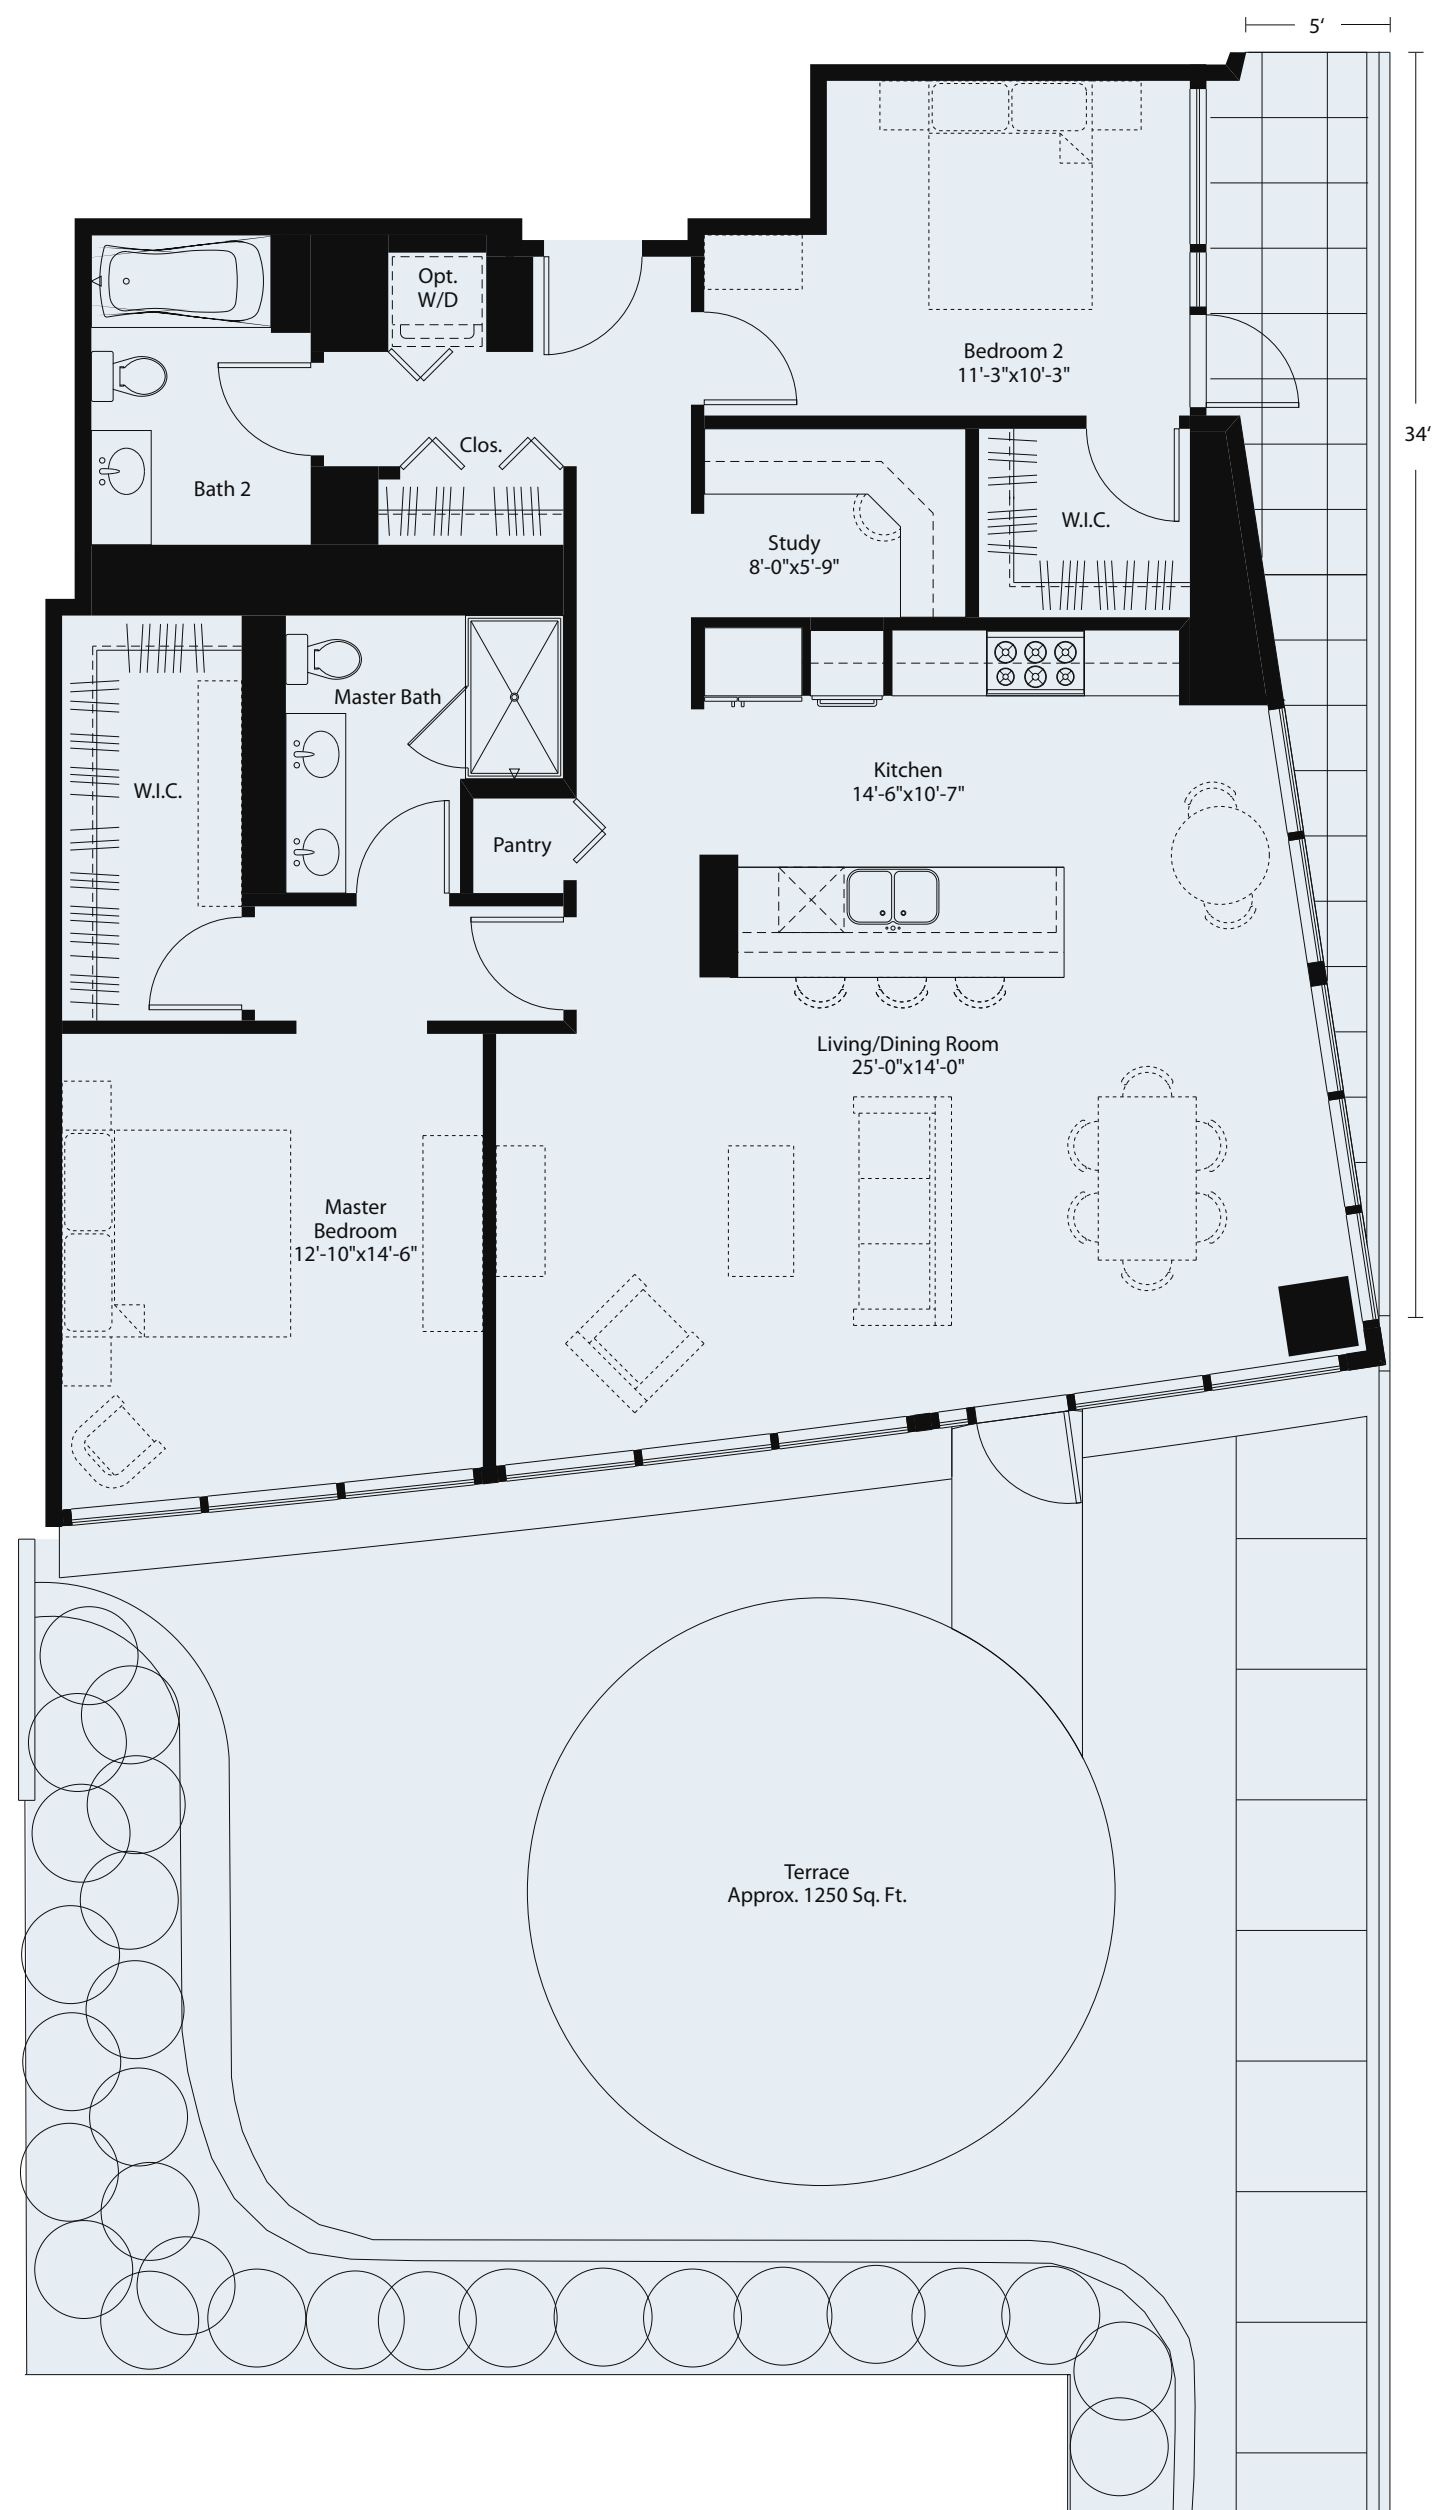

Terrace Home