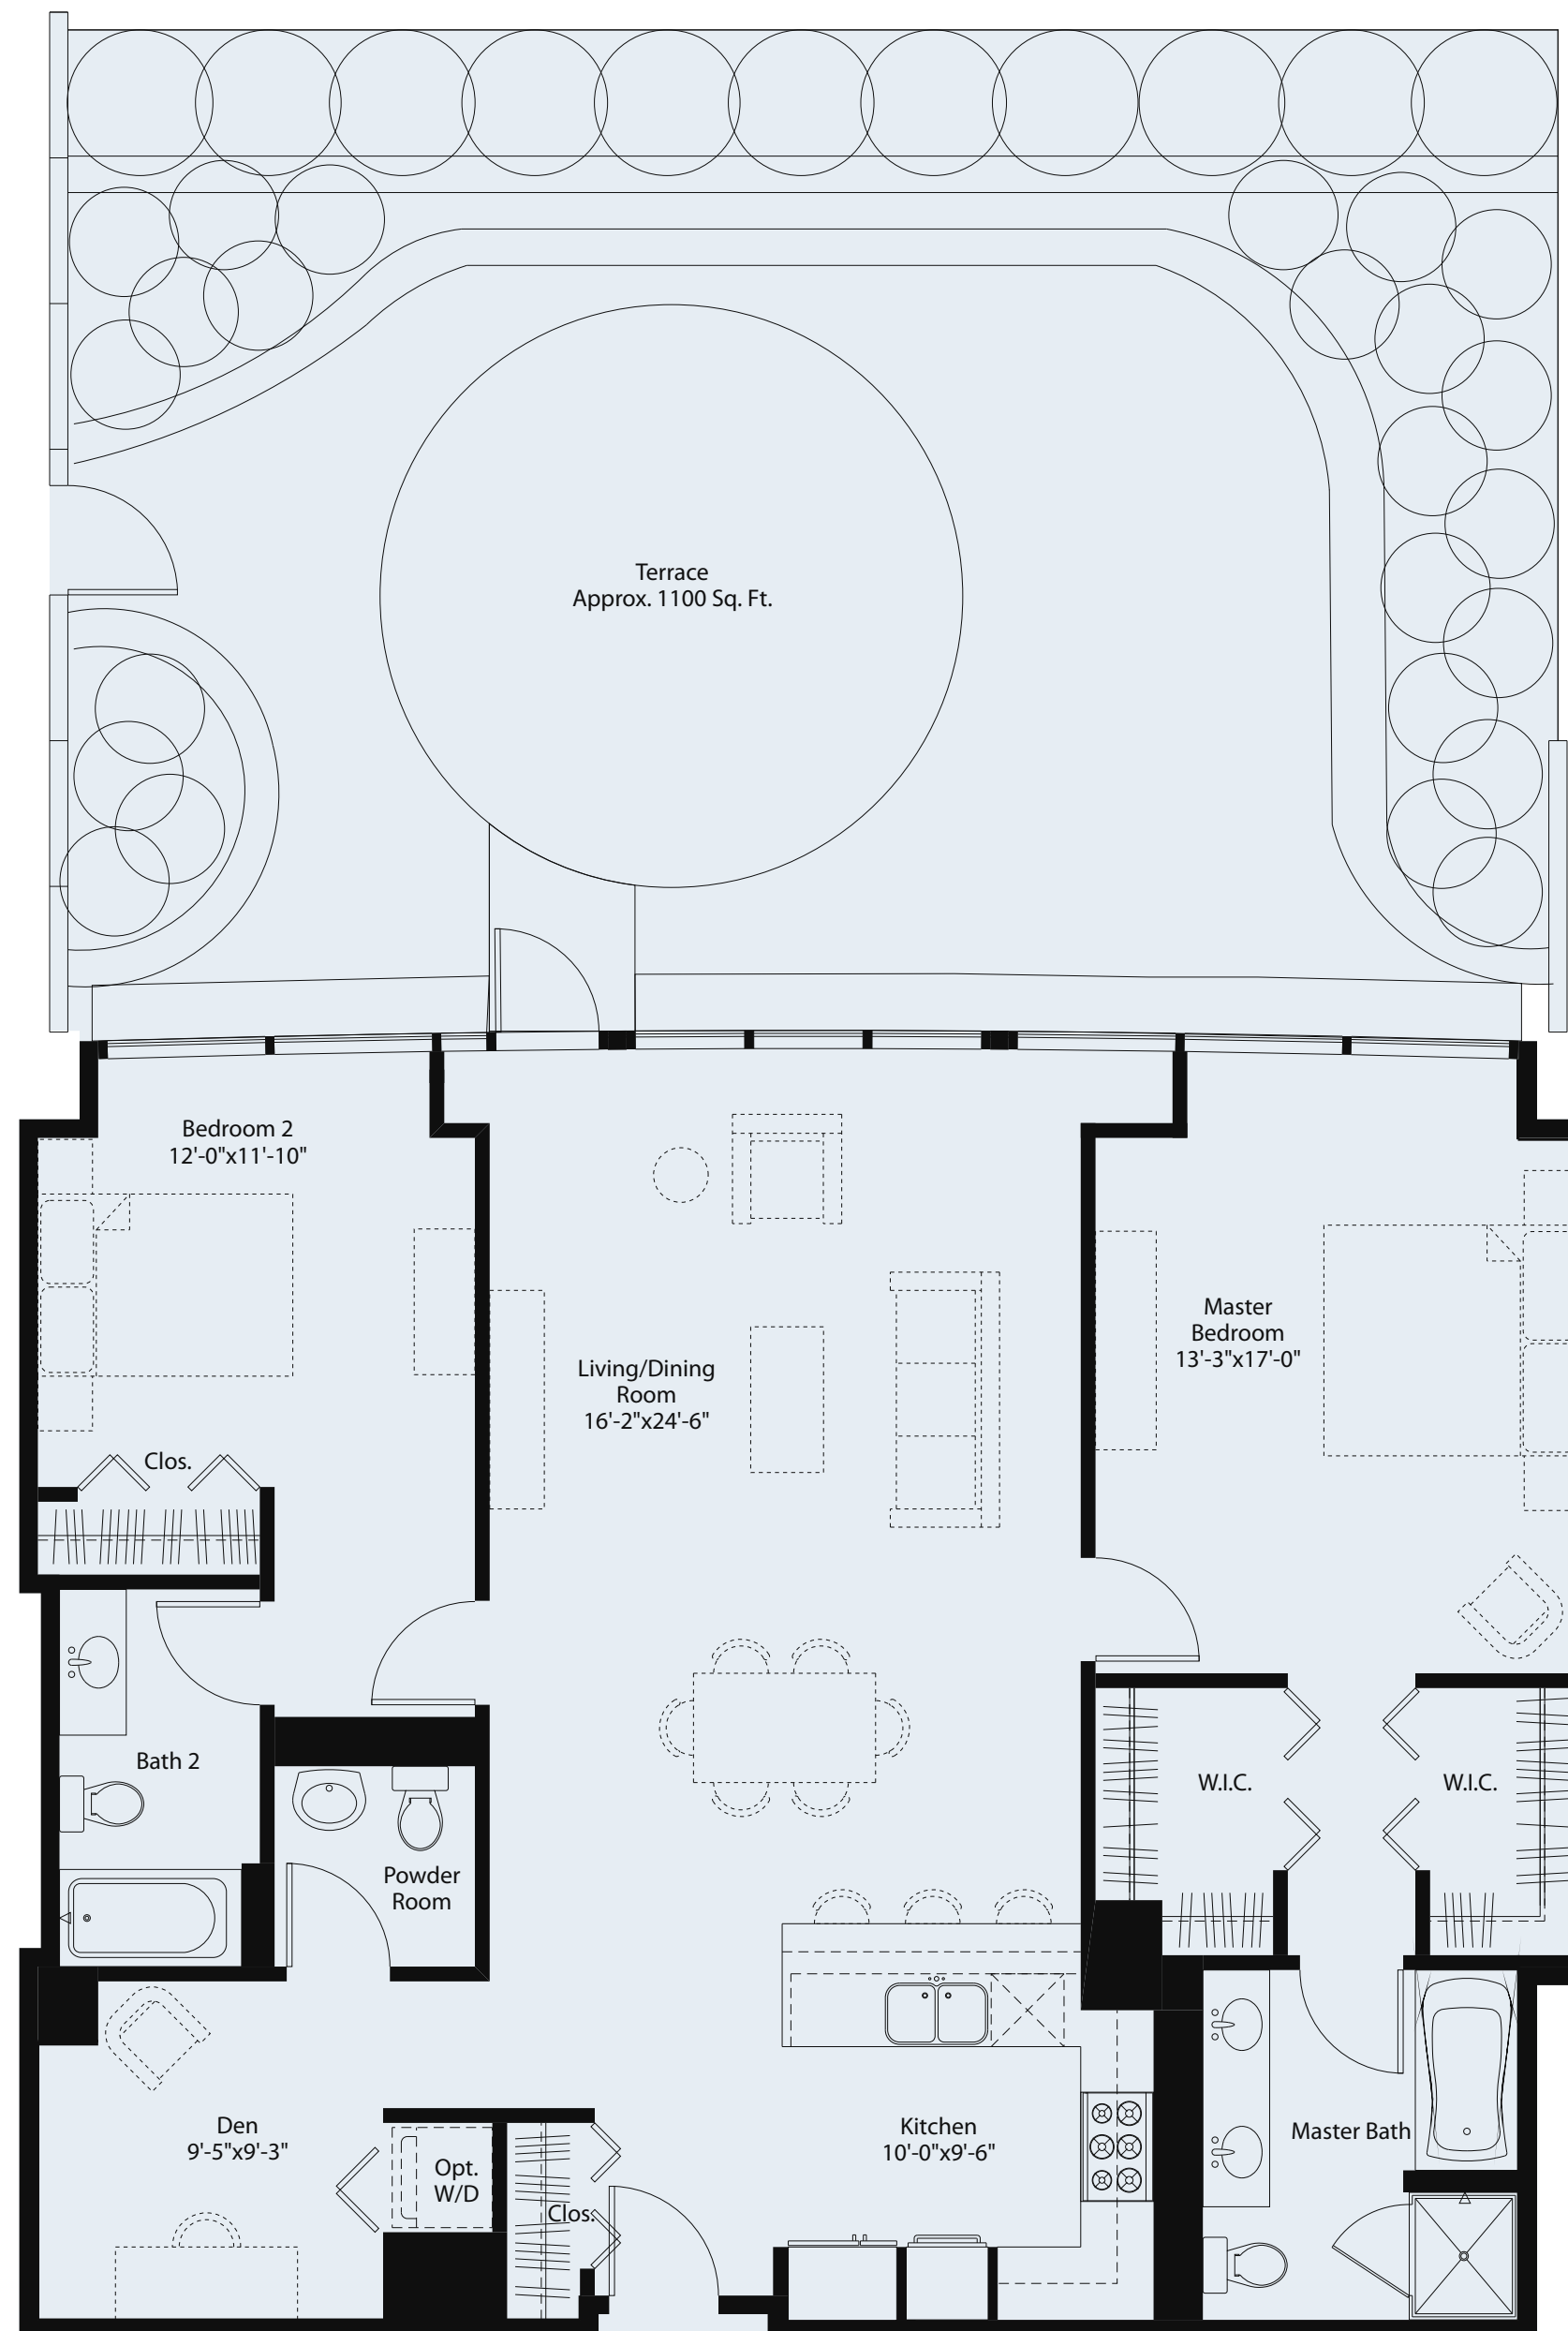

Terrace Home