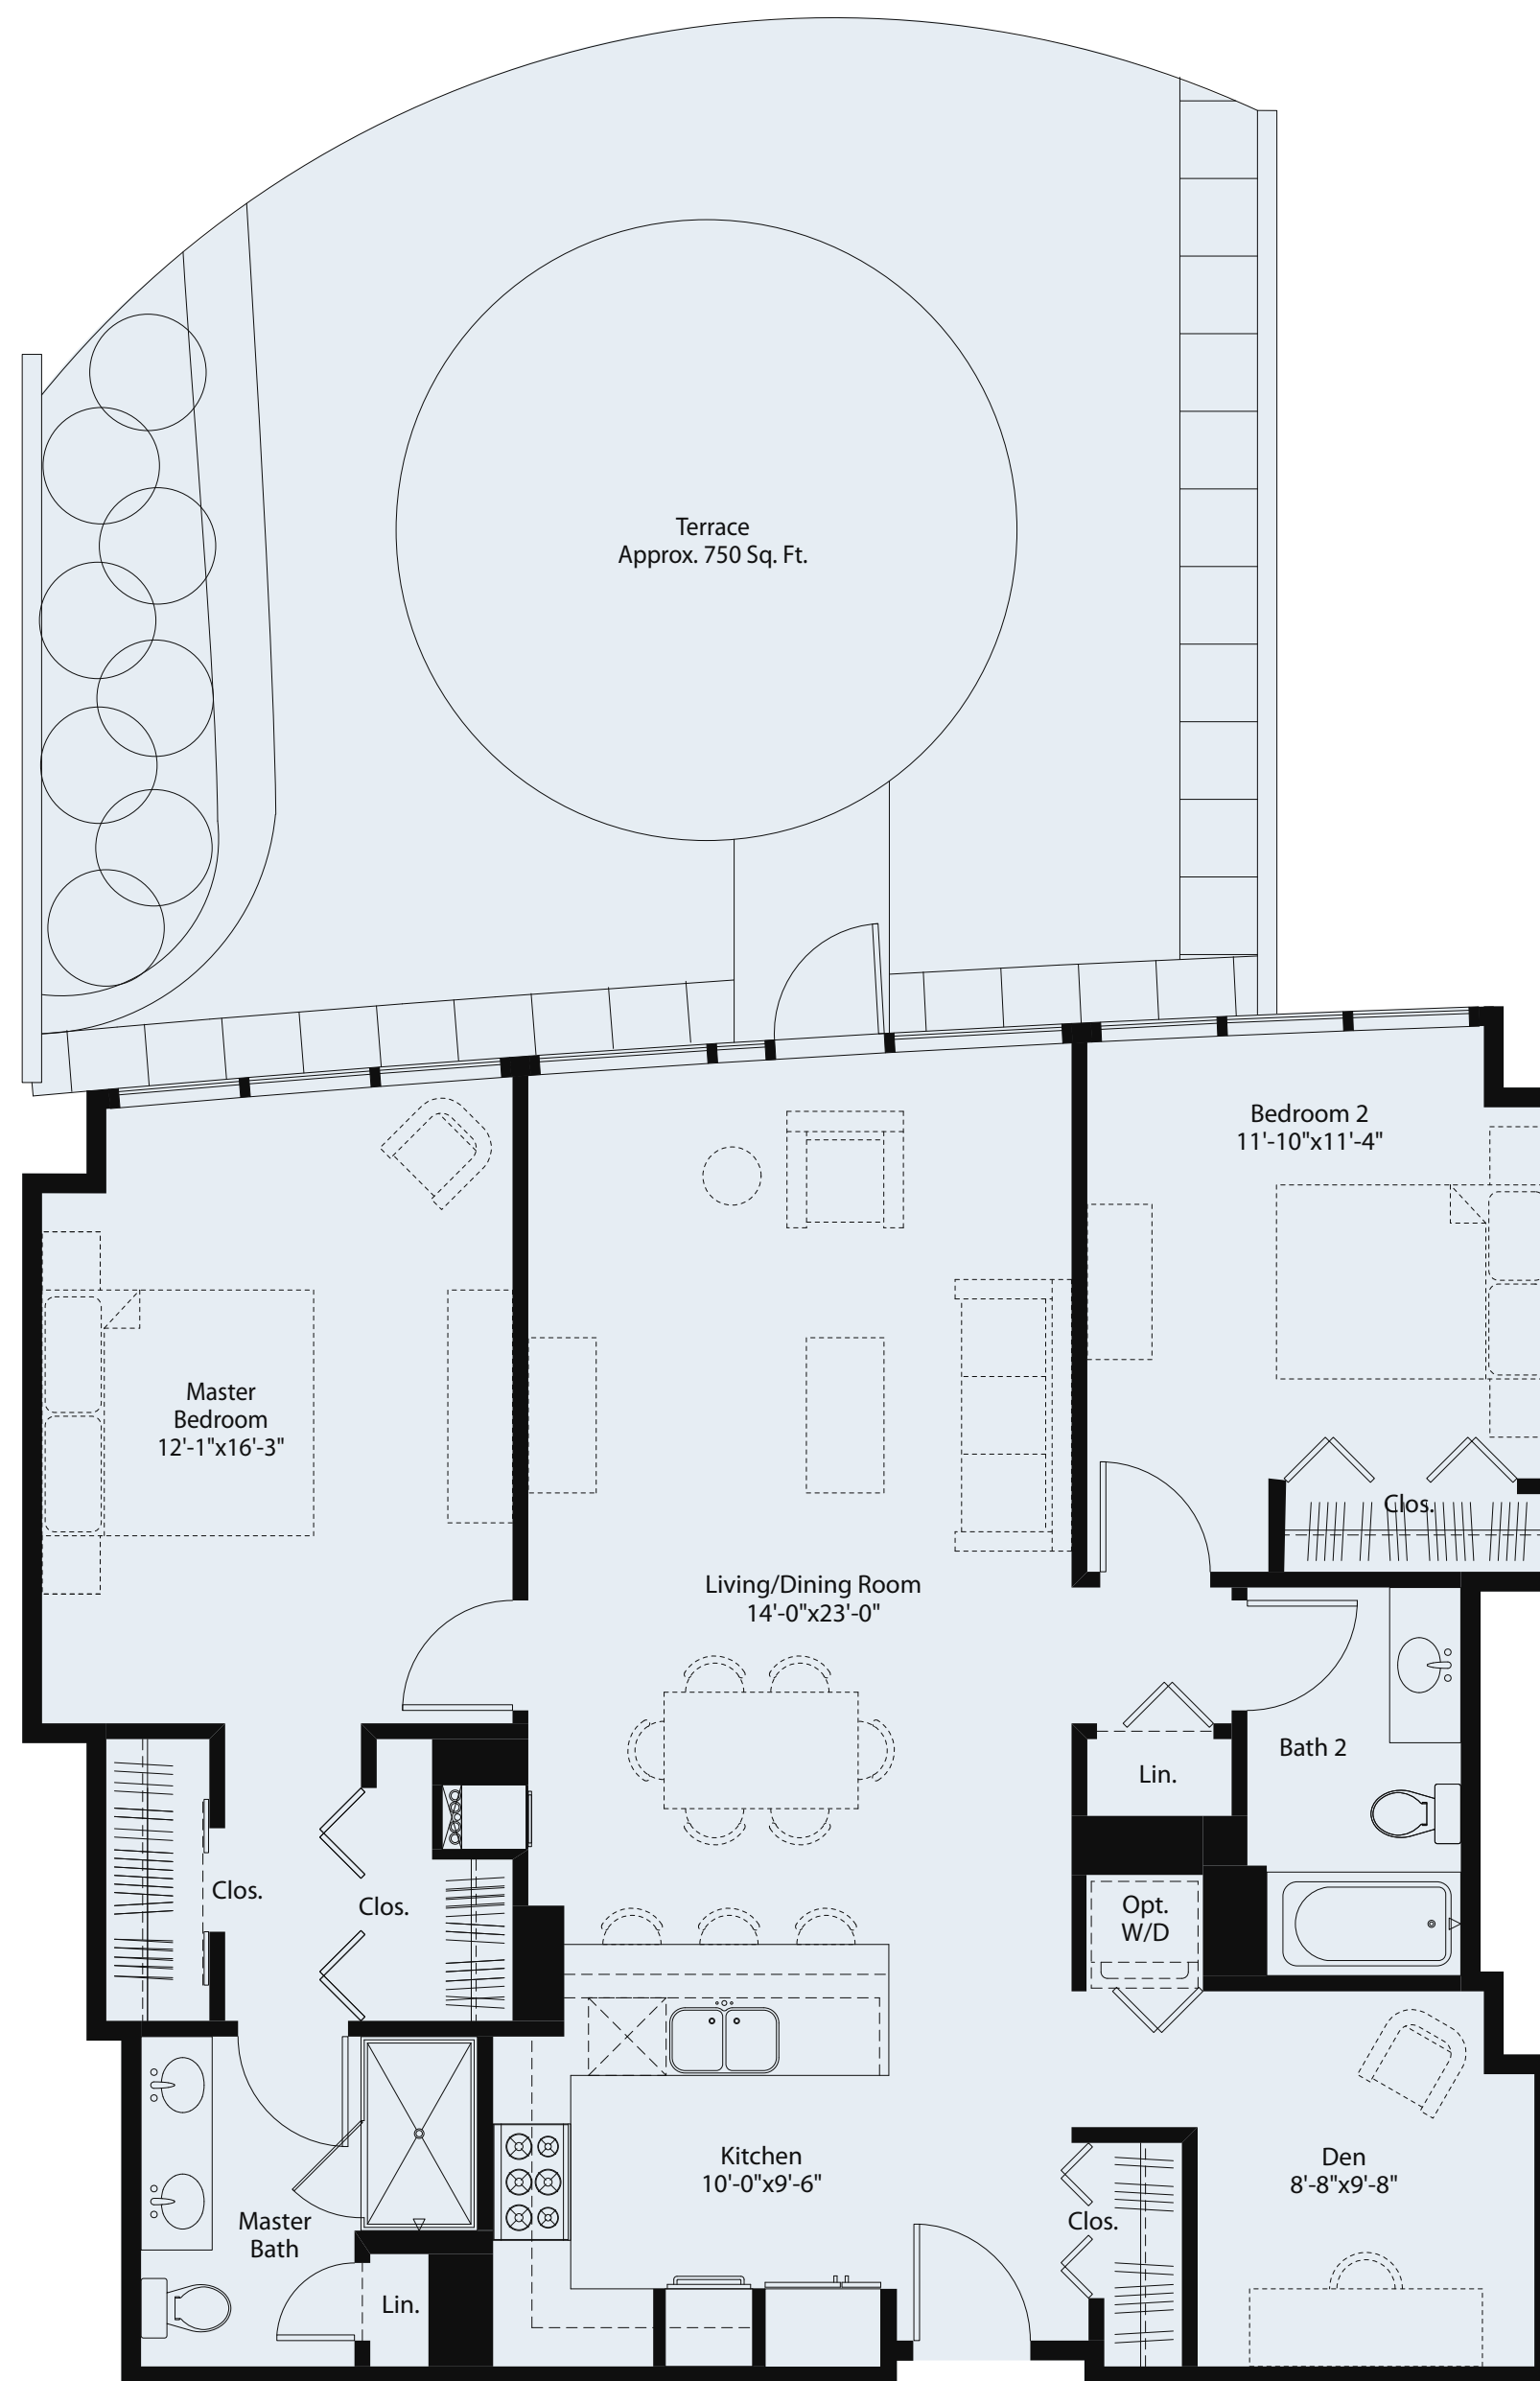

Terrace Home

UNIT TG1 (04)
2 Bedroom + 2 Bath + Den
1,349 Sq. Ft.
Available on level 10
Premier Features

THE FAIRBANKS
— AT —