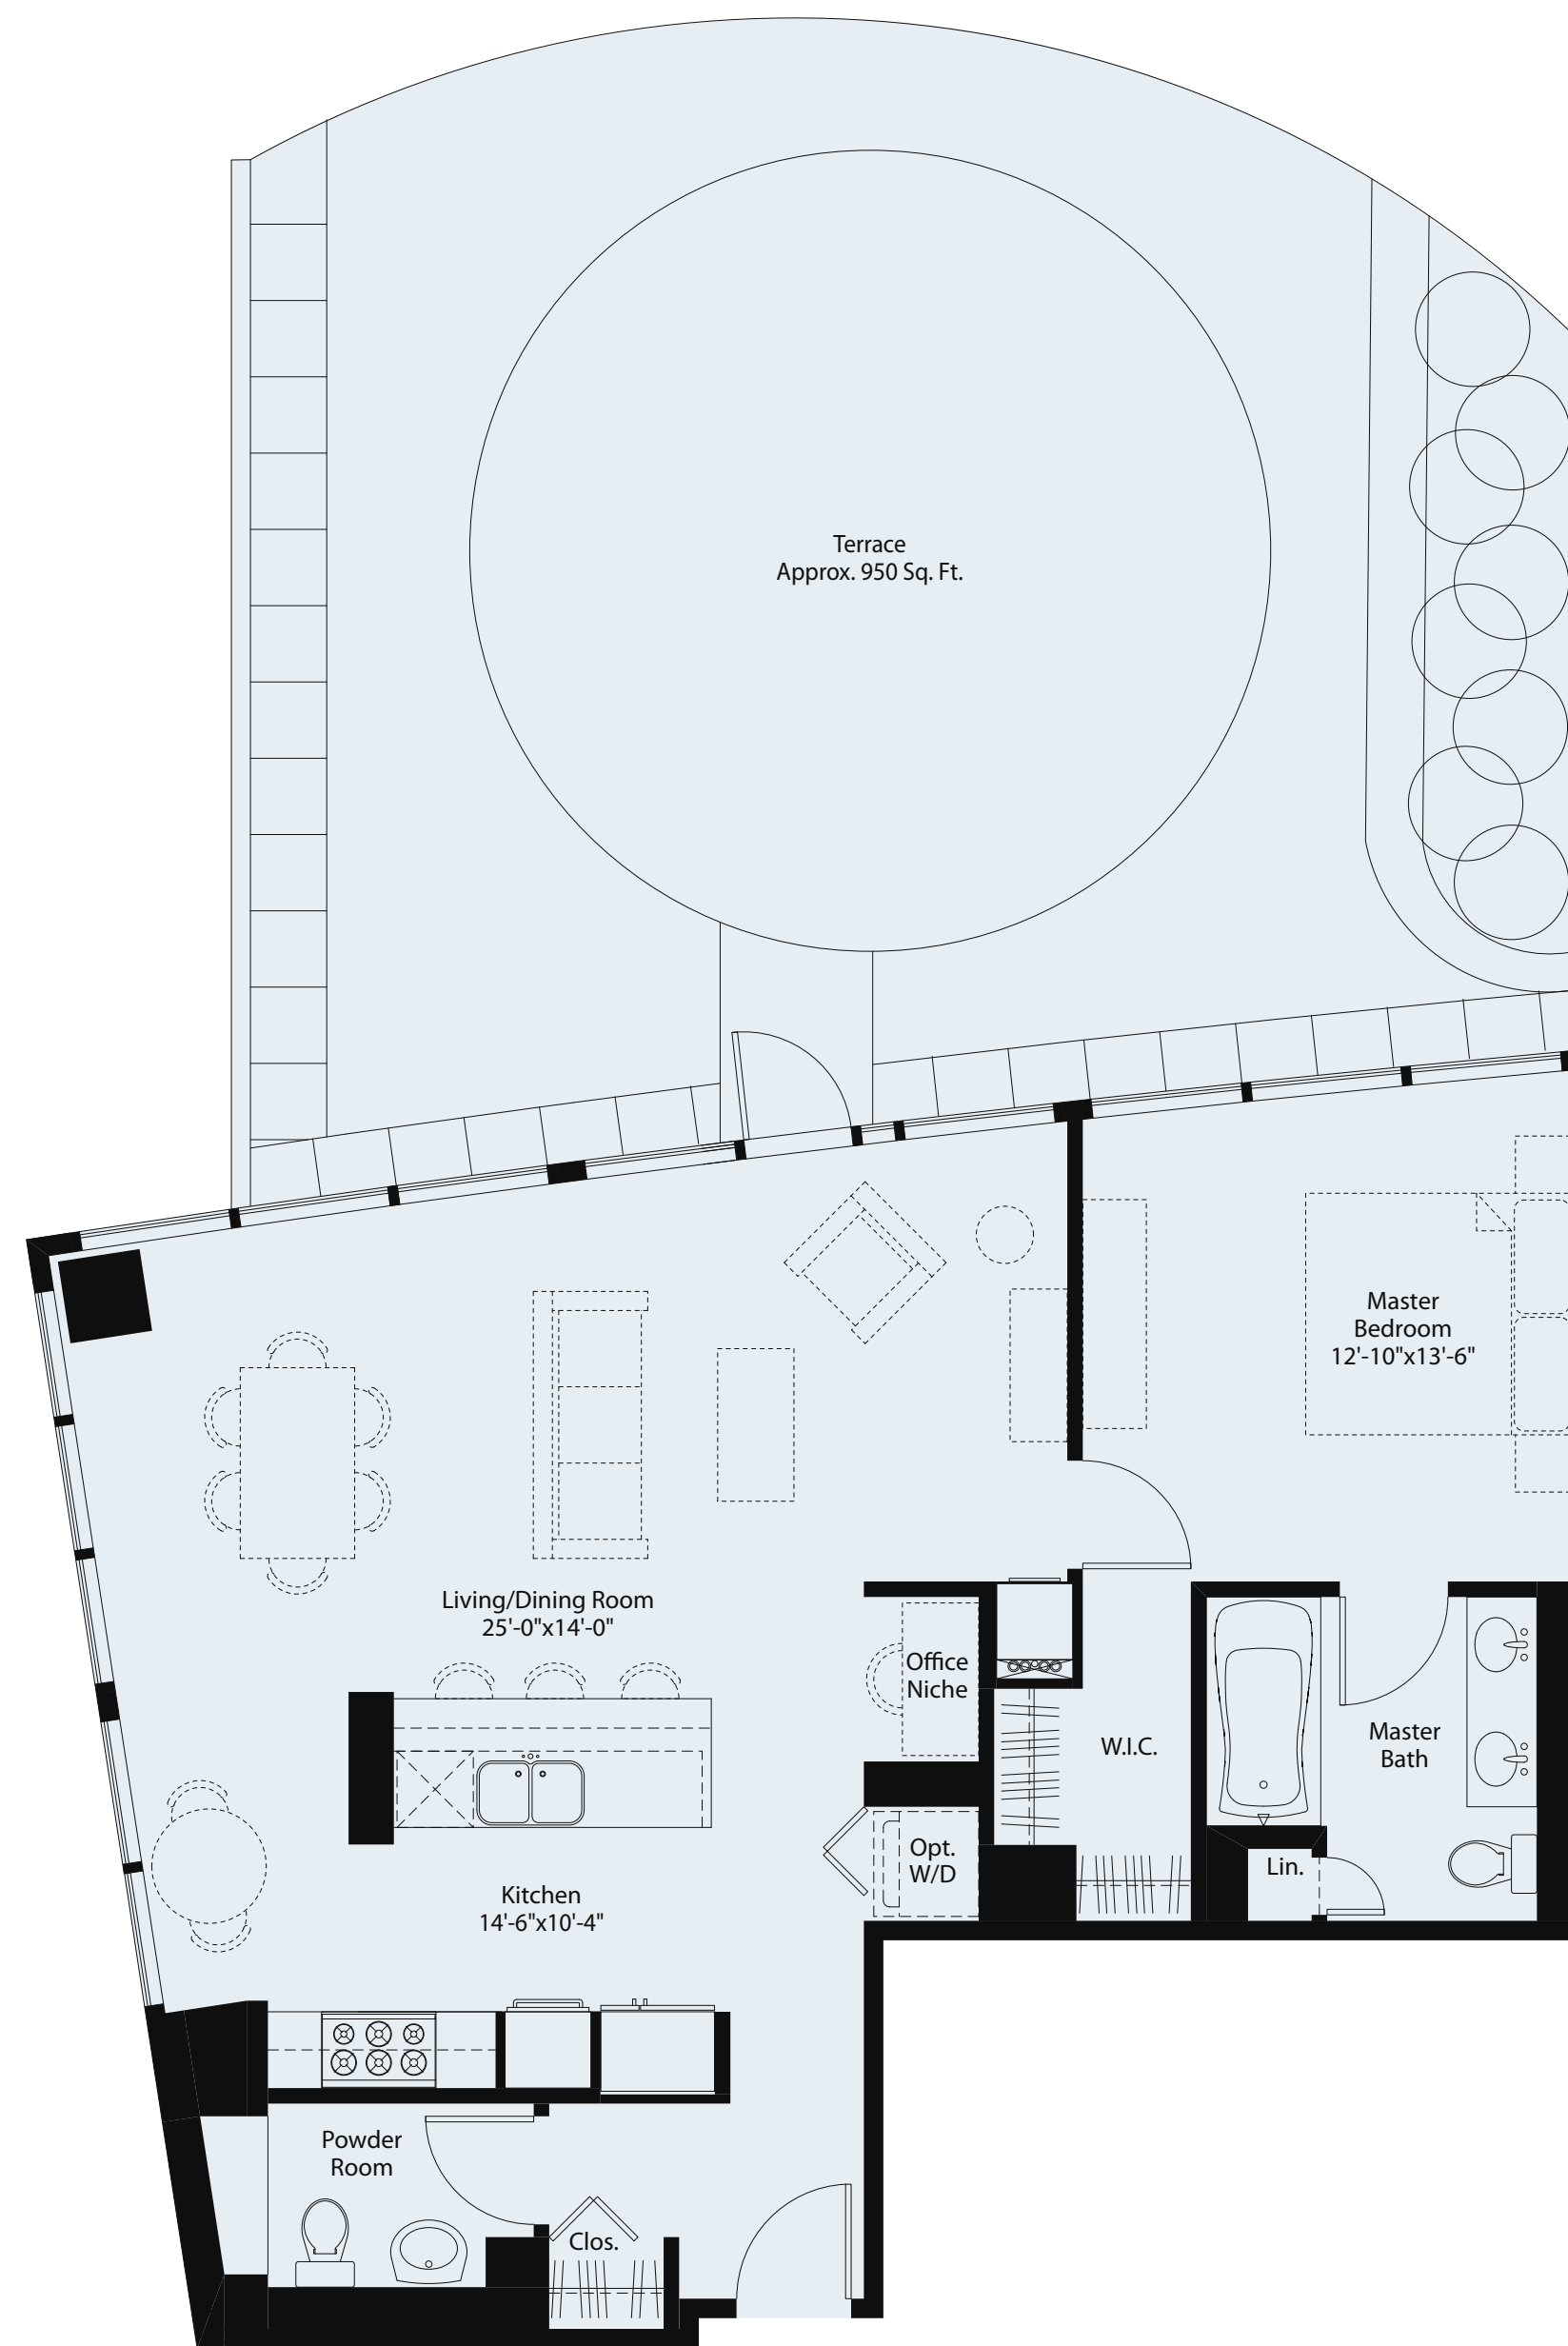

Terrace Home

UNIT TC1 (02)
1 Bedroom + 1.5 Bath + Office Niche
1,068 Sq. Ft.
Available on level 10
Premier Features

THE FAIRBANKS
— AT —