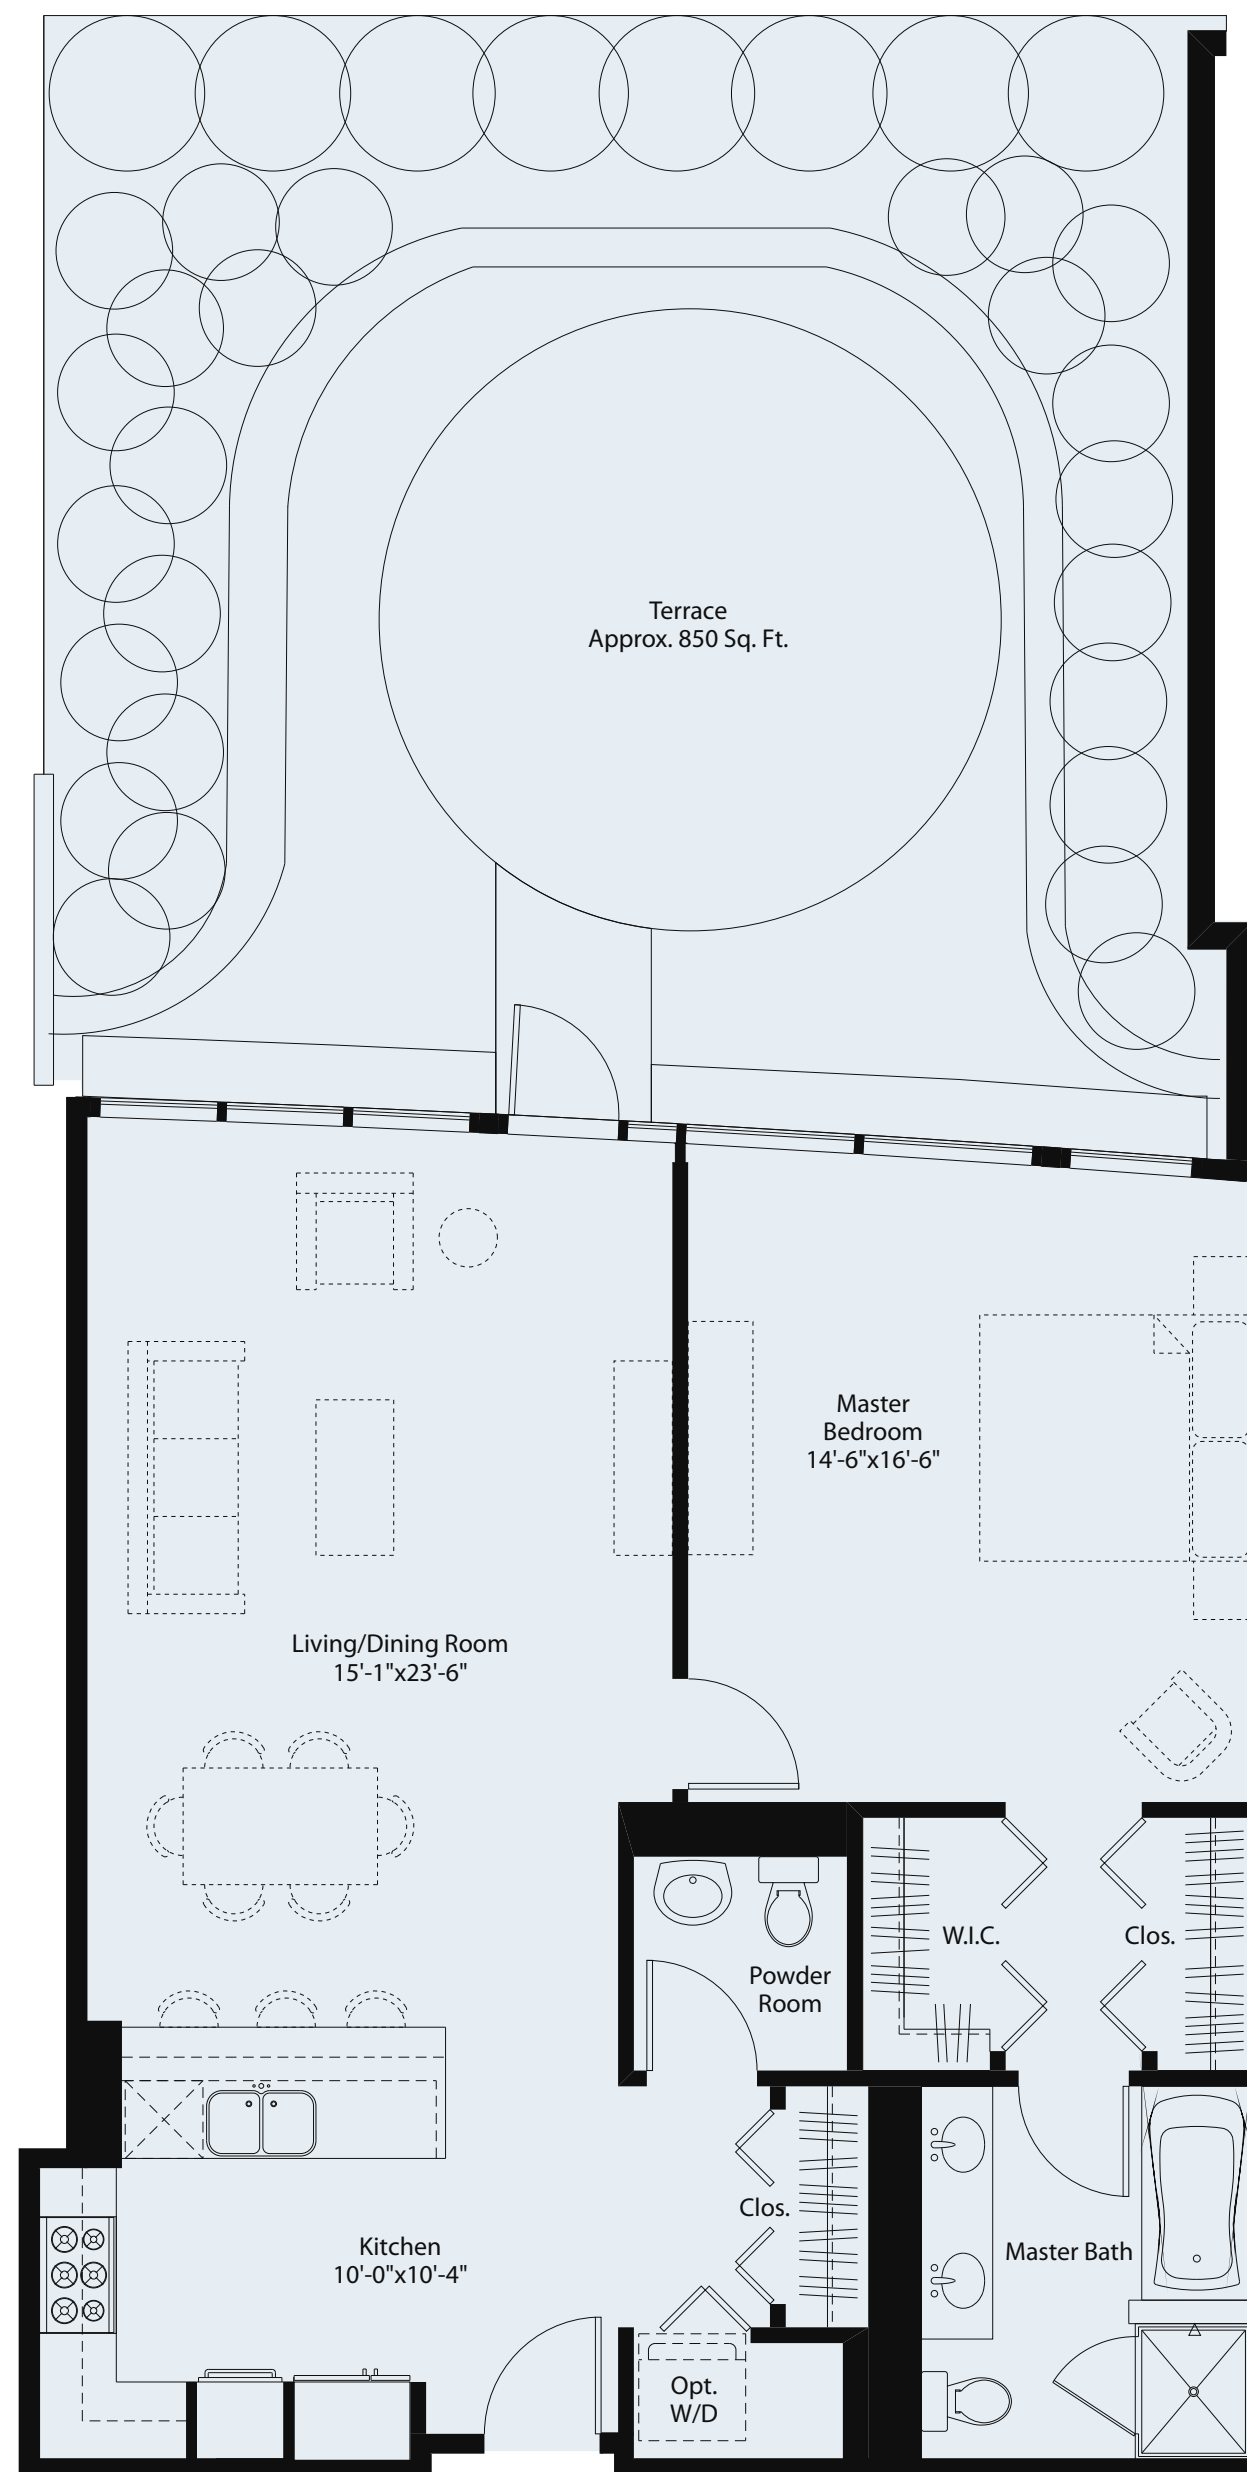

Terrace Home