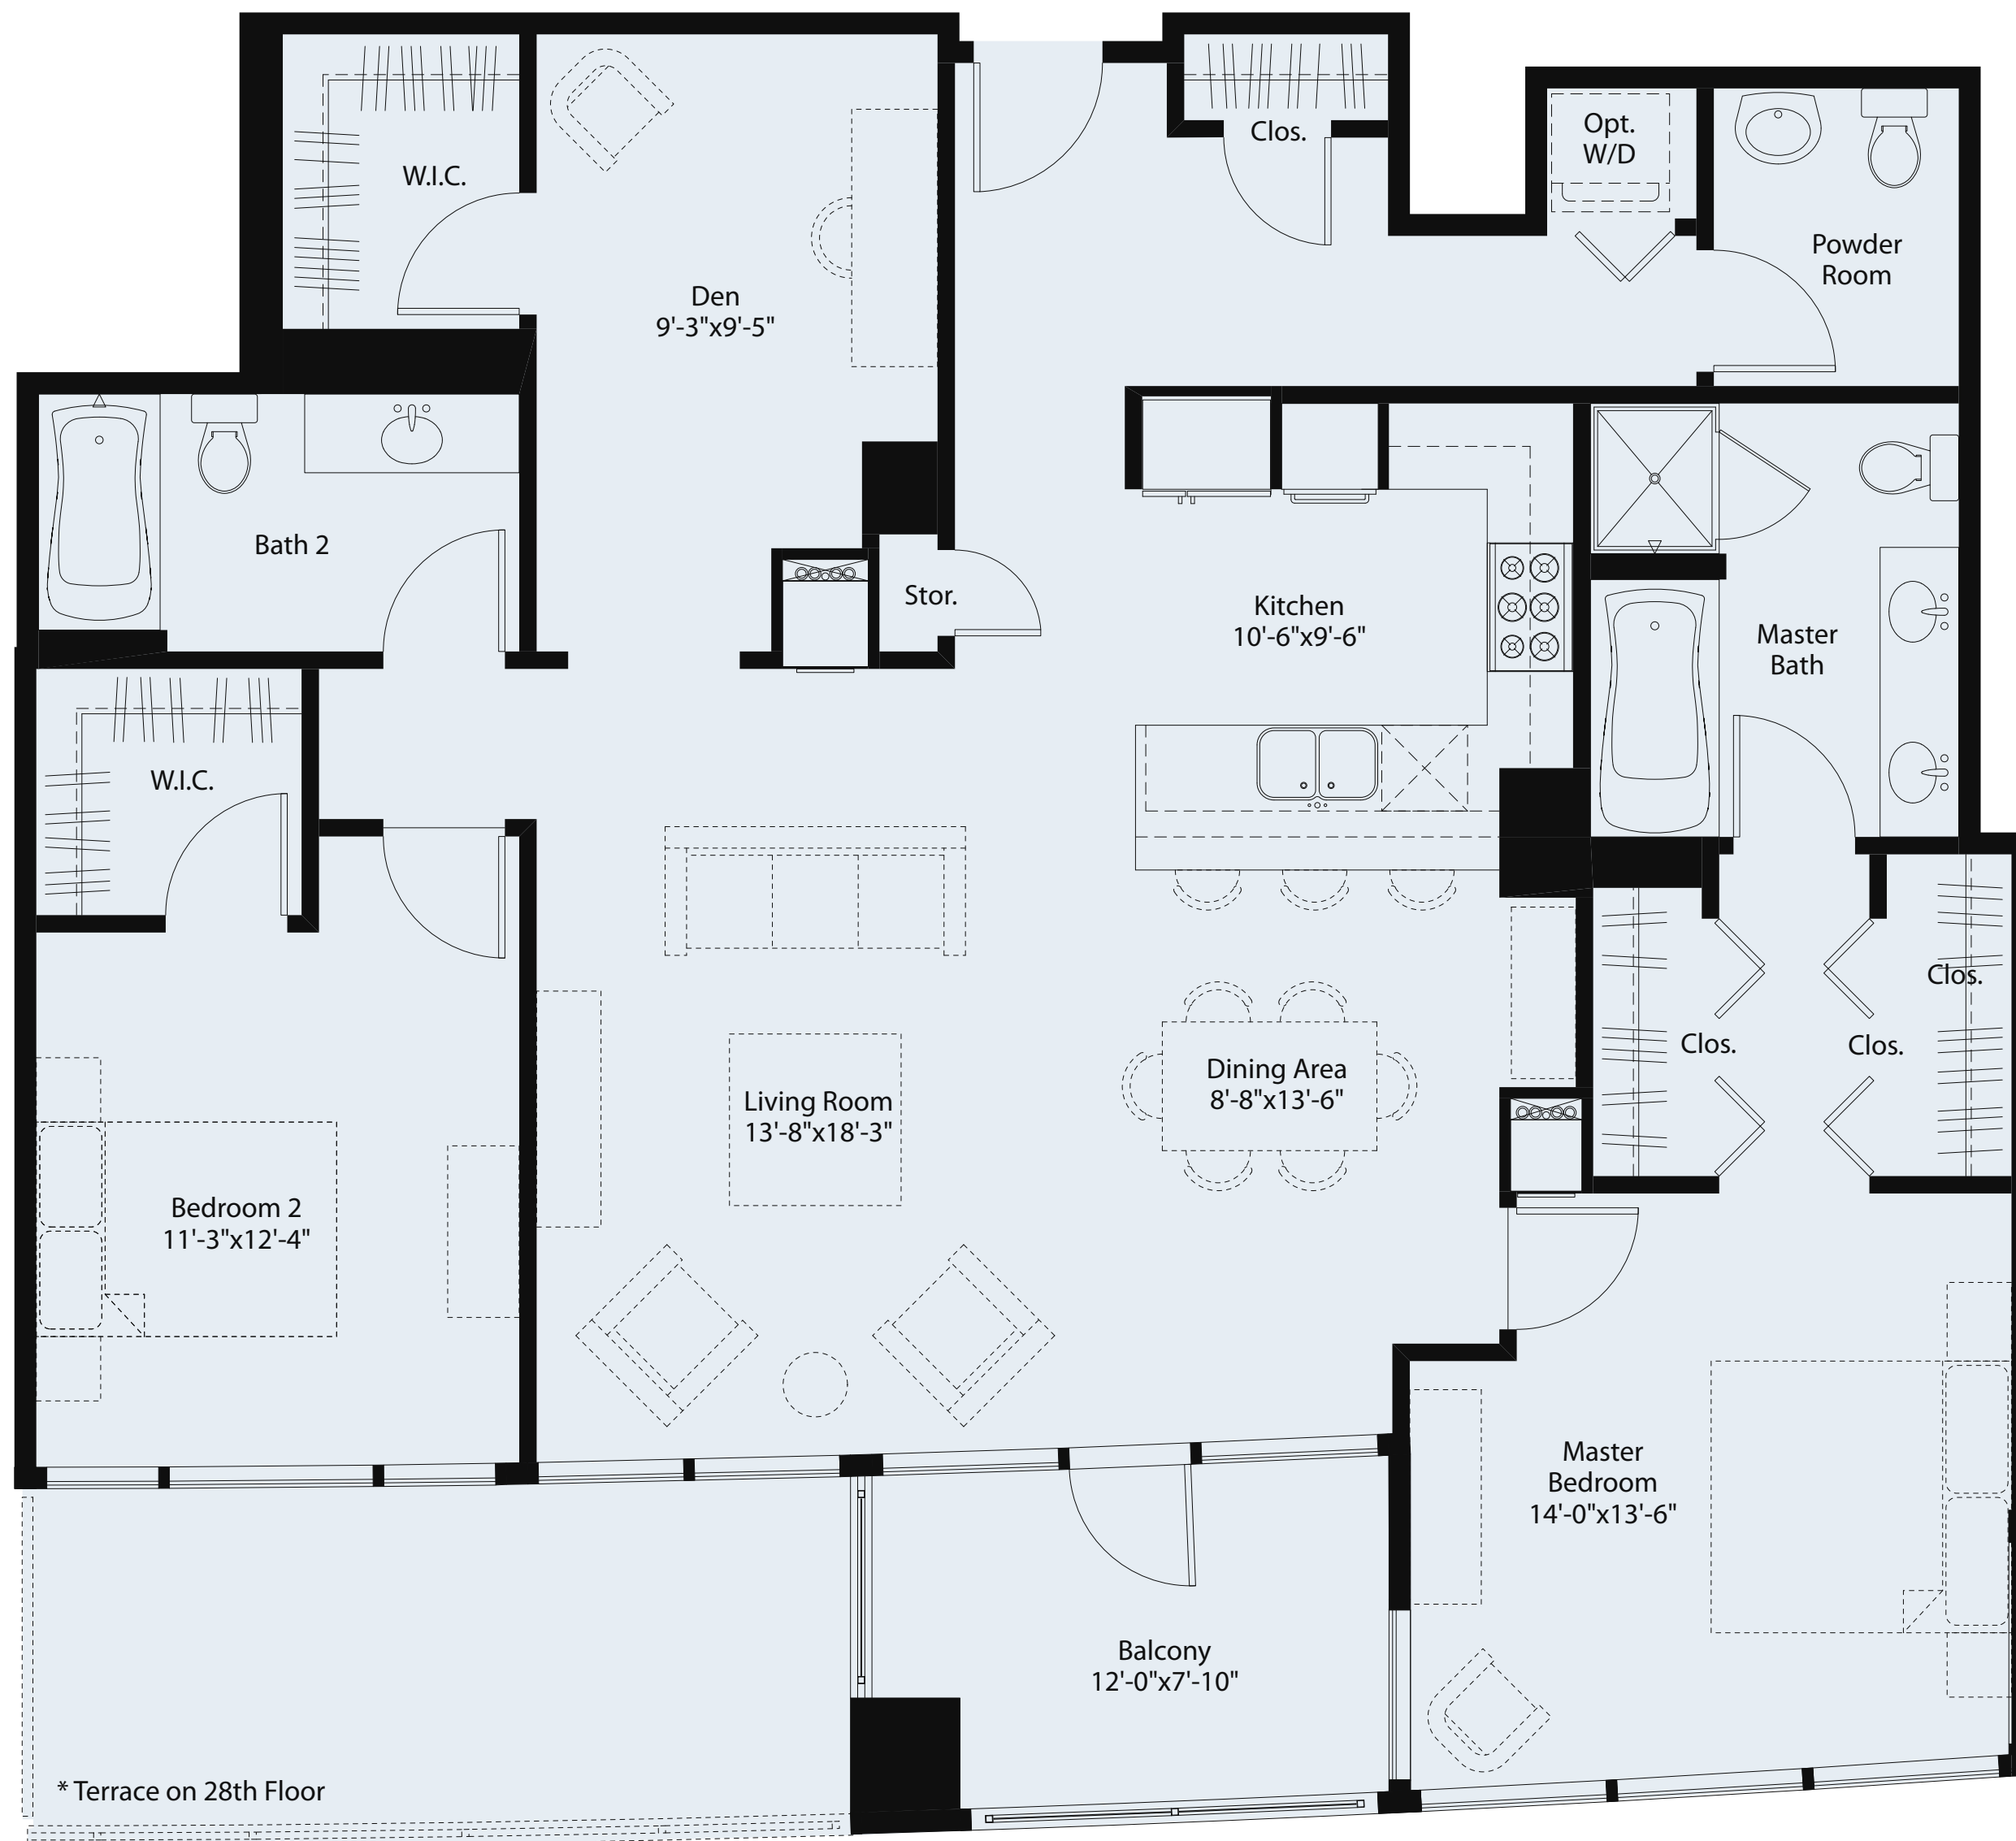

Penthouse Residence

UNIT PG3 (05)
2 Bedroom + 2.5 Bath + Den
1,633 Sq. Ft.
Available on levels 28 to 31
Premier Features

THE FAIRBANKS

AT