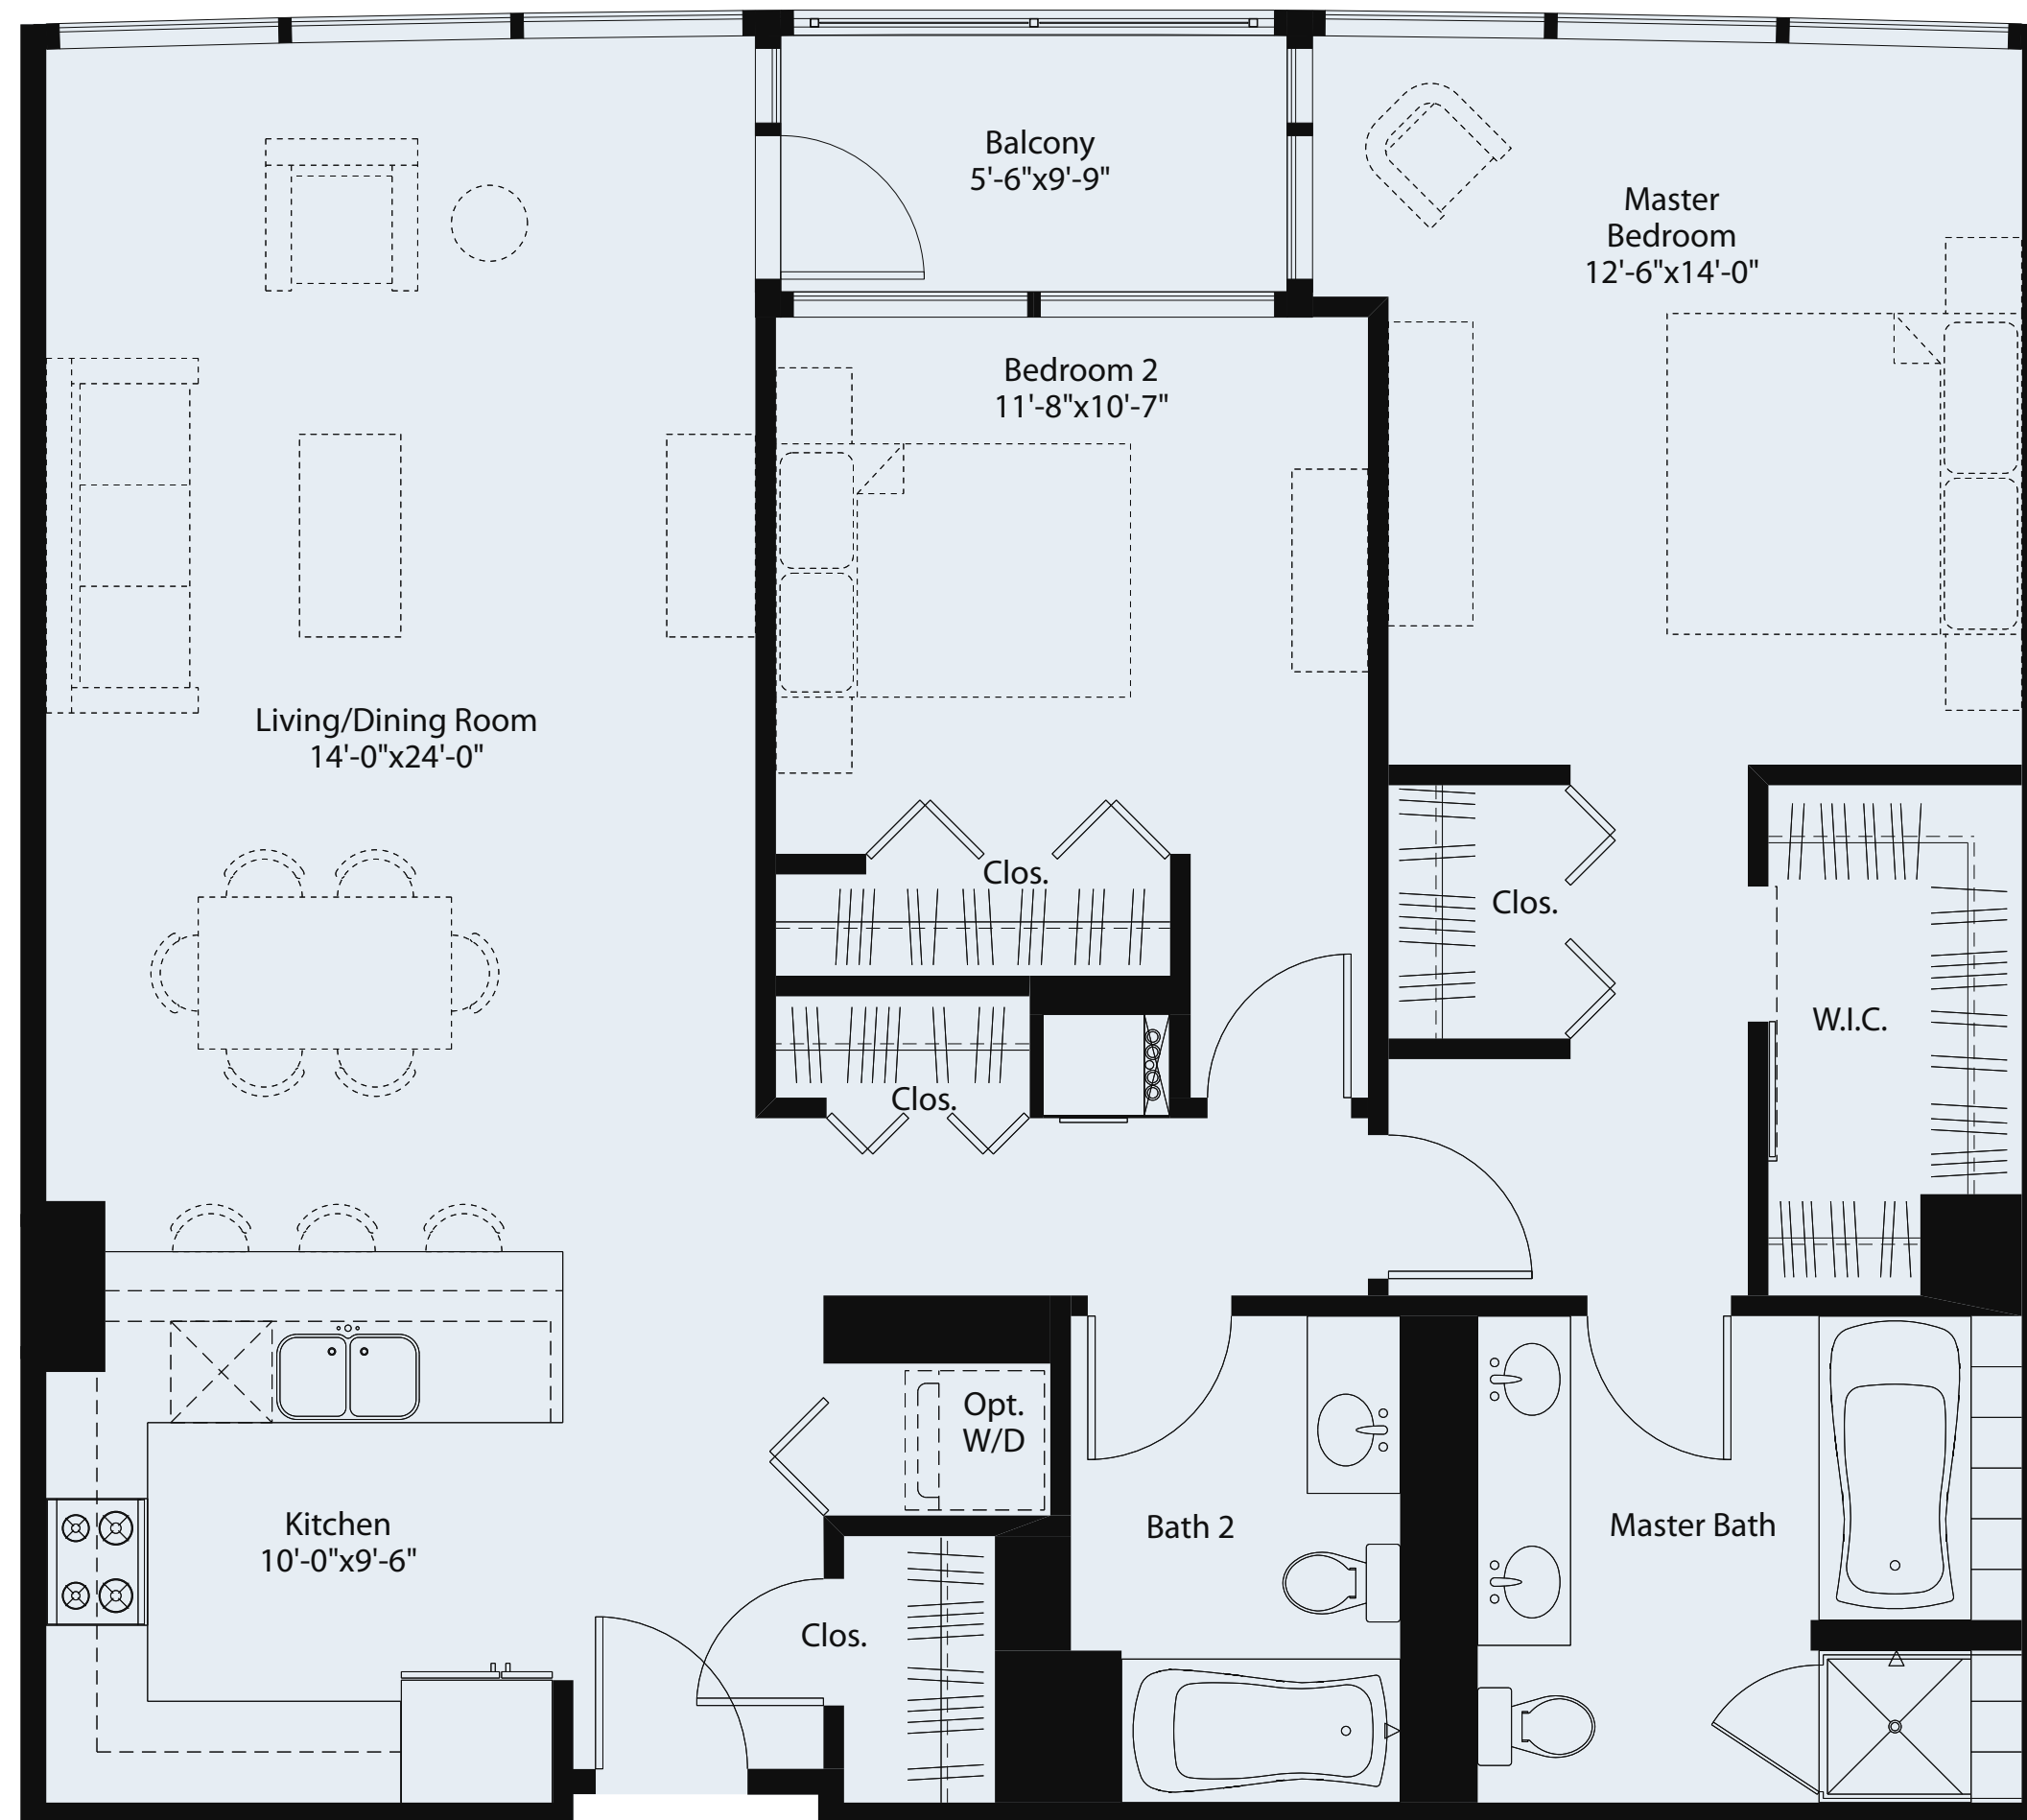

Penthouse Residence

UNIT PE1 (06)
2 Bedroom + 2 Bath
1,361 Sq. Ft.
Available on levels 28 to 31
Premier Features

THE FAIRBANKS

AT