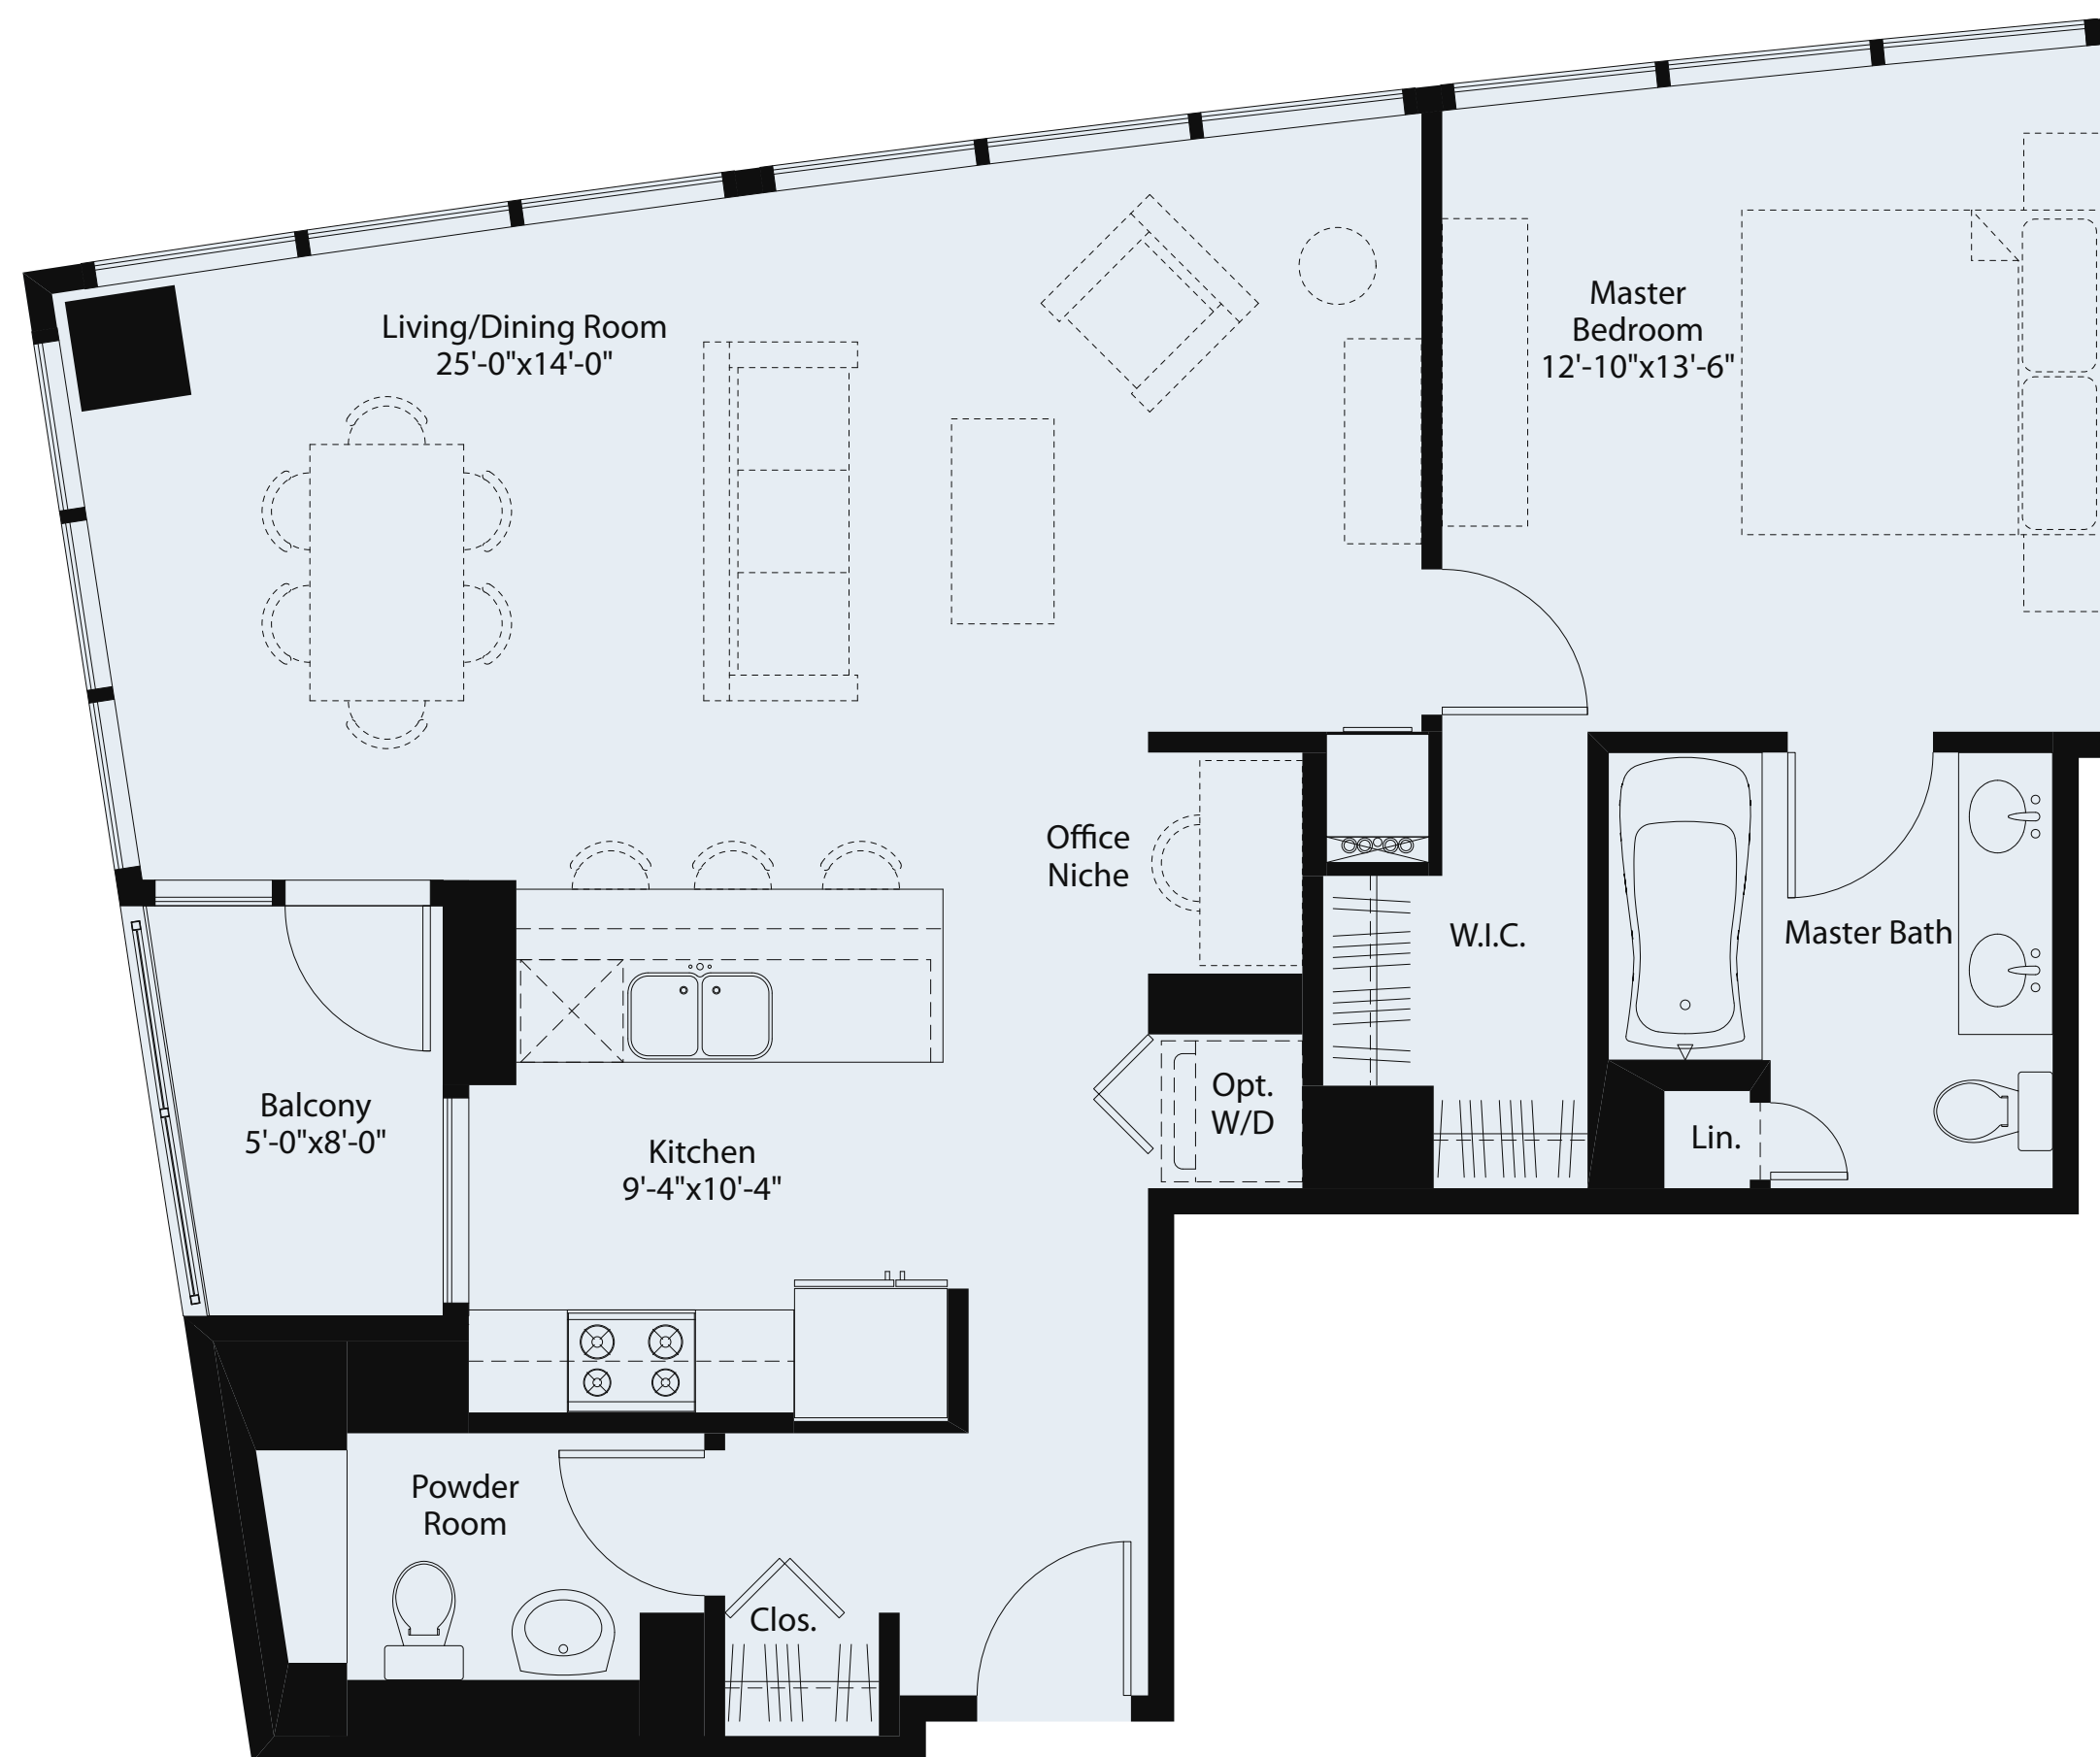

Penthouse Residence

UNIT PC1 (02,10)
1 Bedroom + 1.5 Bath + Office Niche
1,025 Sq. Ft.
Available on levels 28-31
Premier Features

THE FAIRBANKS

AT