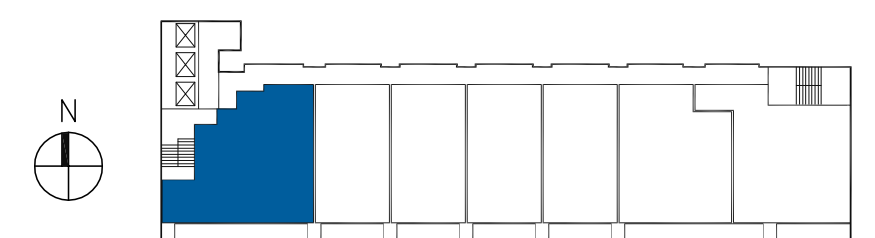

UNIT LG1 (01)
2 Bedroom + 2.5 Bath + Study
1,473 Sq. Ft.
Available on levels 4 to 8
Plaza Features

THE FAIRBANKS
— AT —