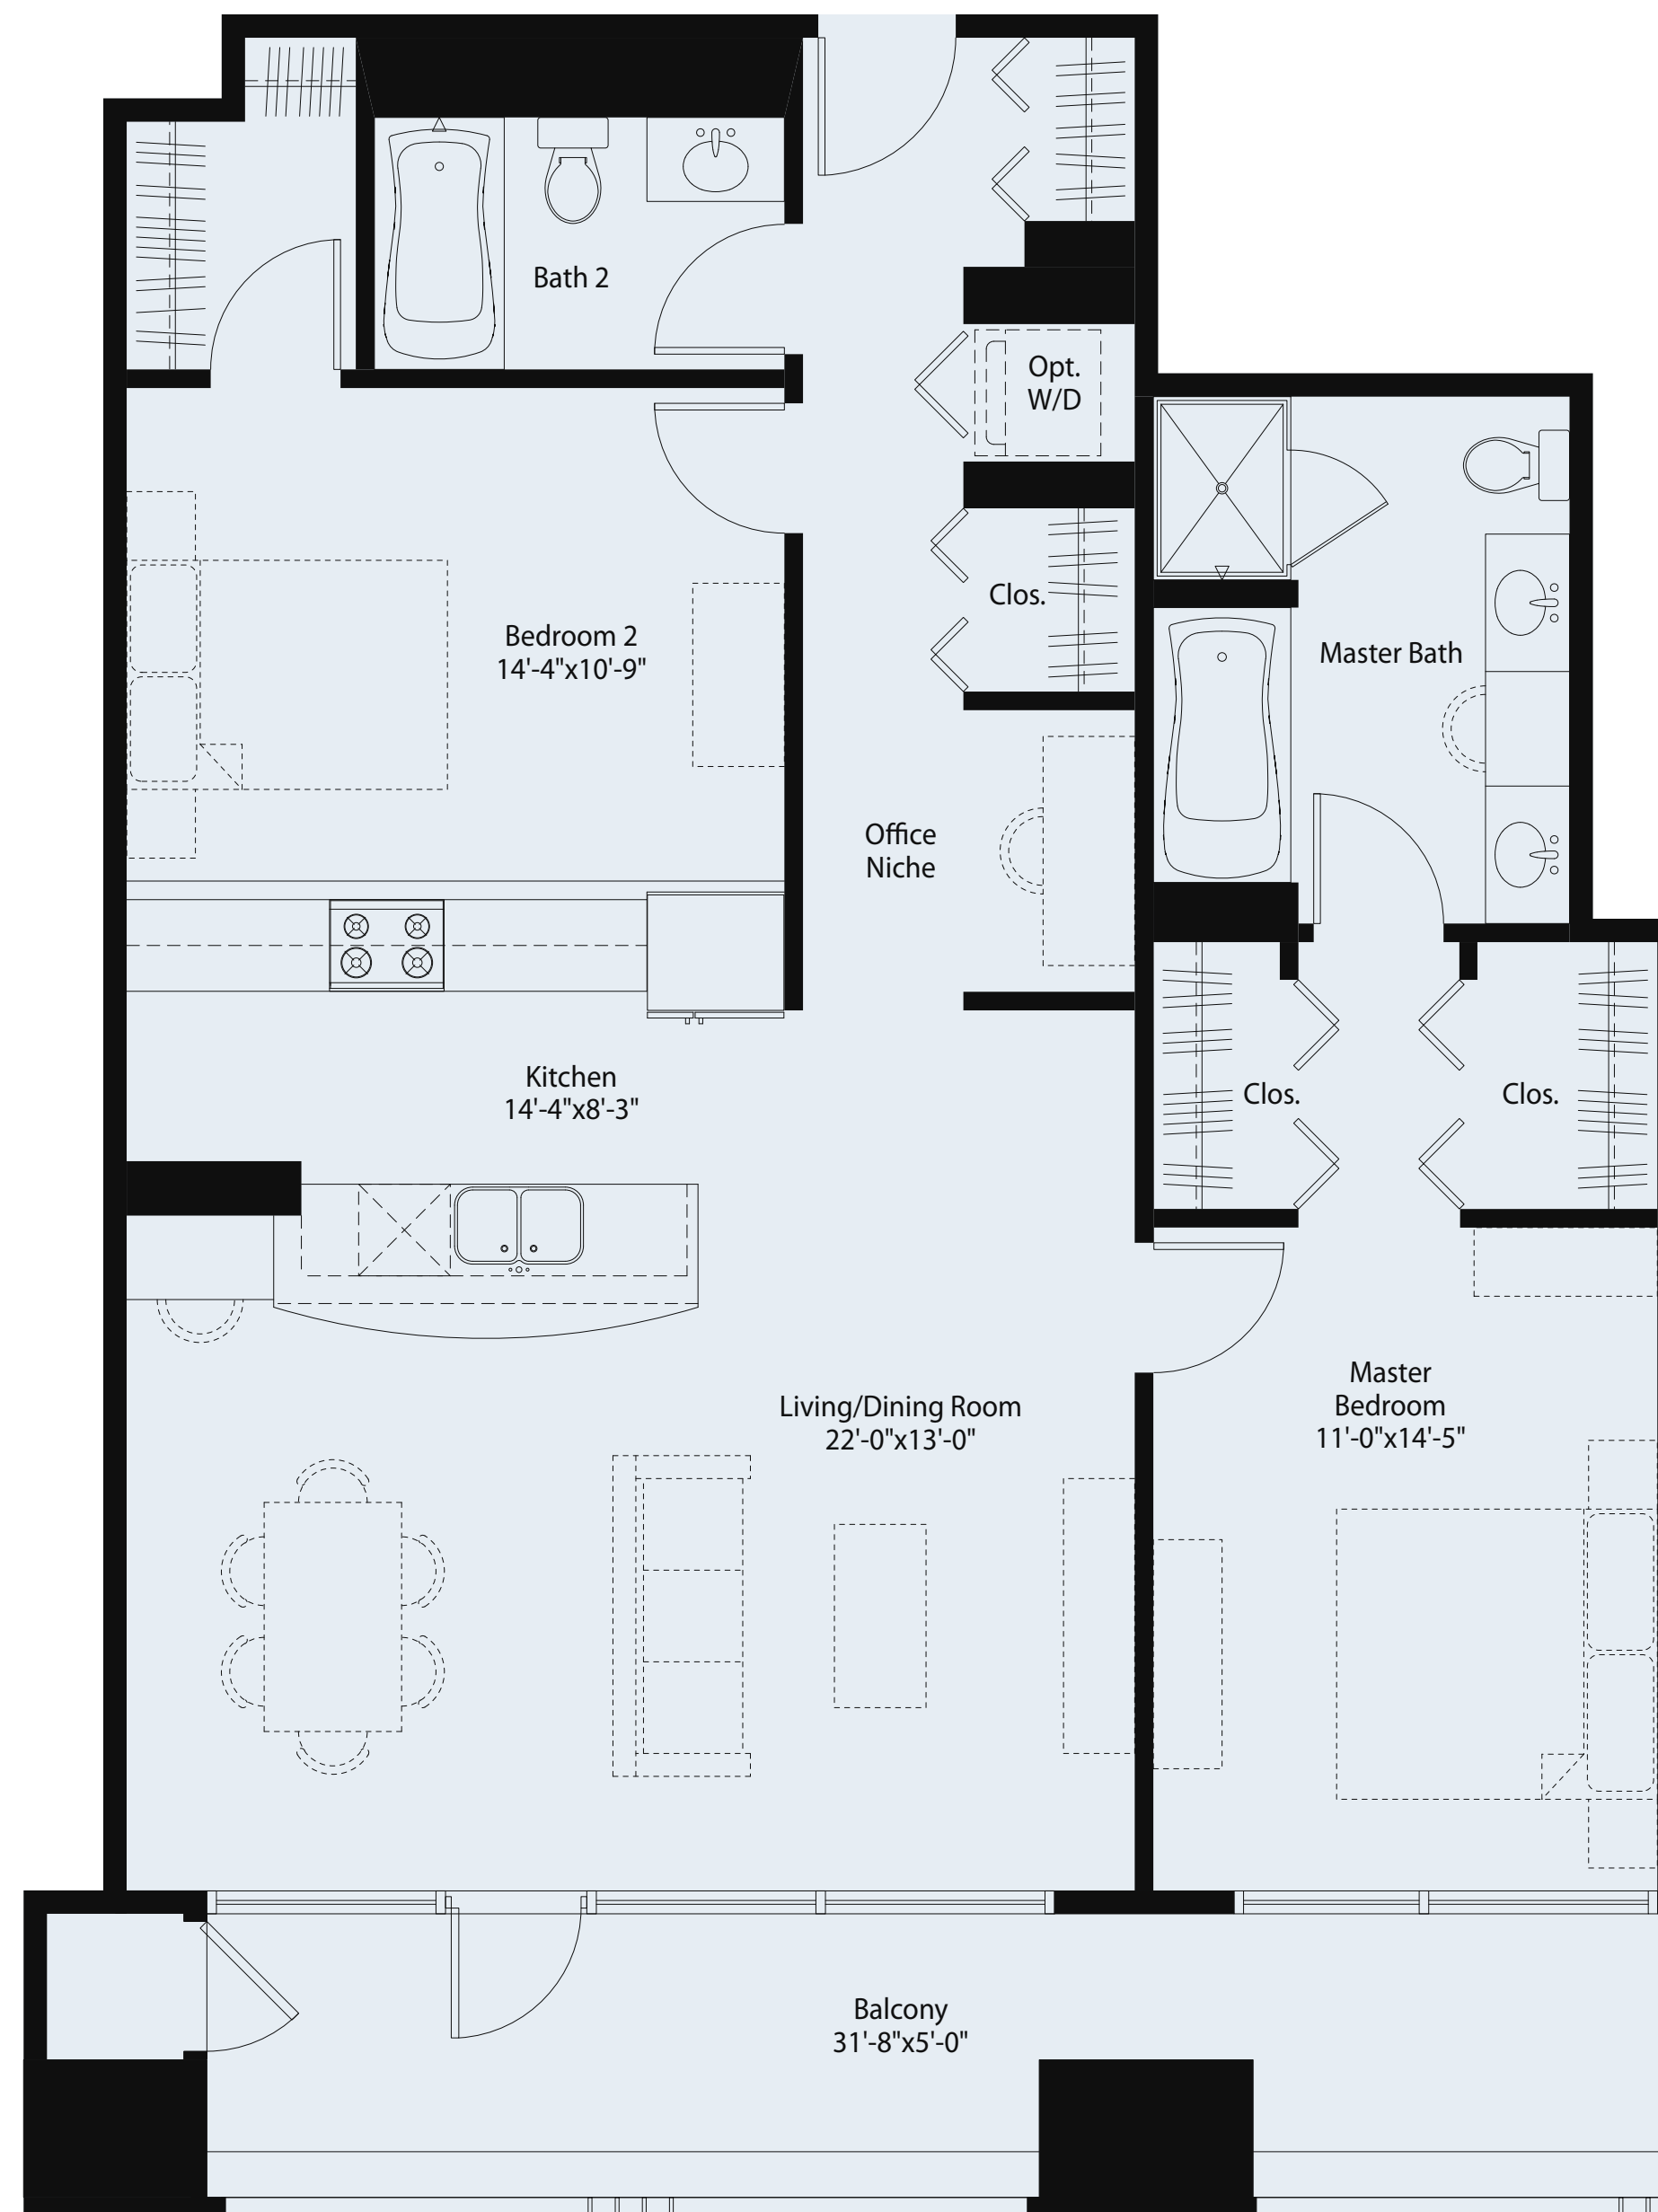

Loft Residence

UNIT LF1 (06)
2 Bedroom + 2 Bath + Office Niche
1,314 Sq. Ft.
Available on levels 4 to 8
Plaza Features

THE FAIRBANKS
— AT —