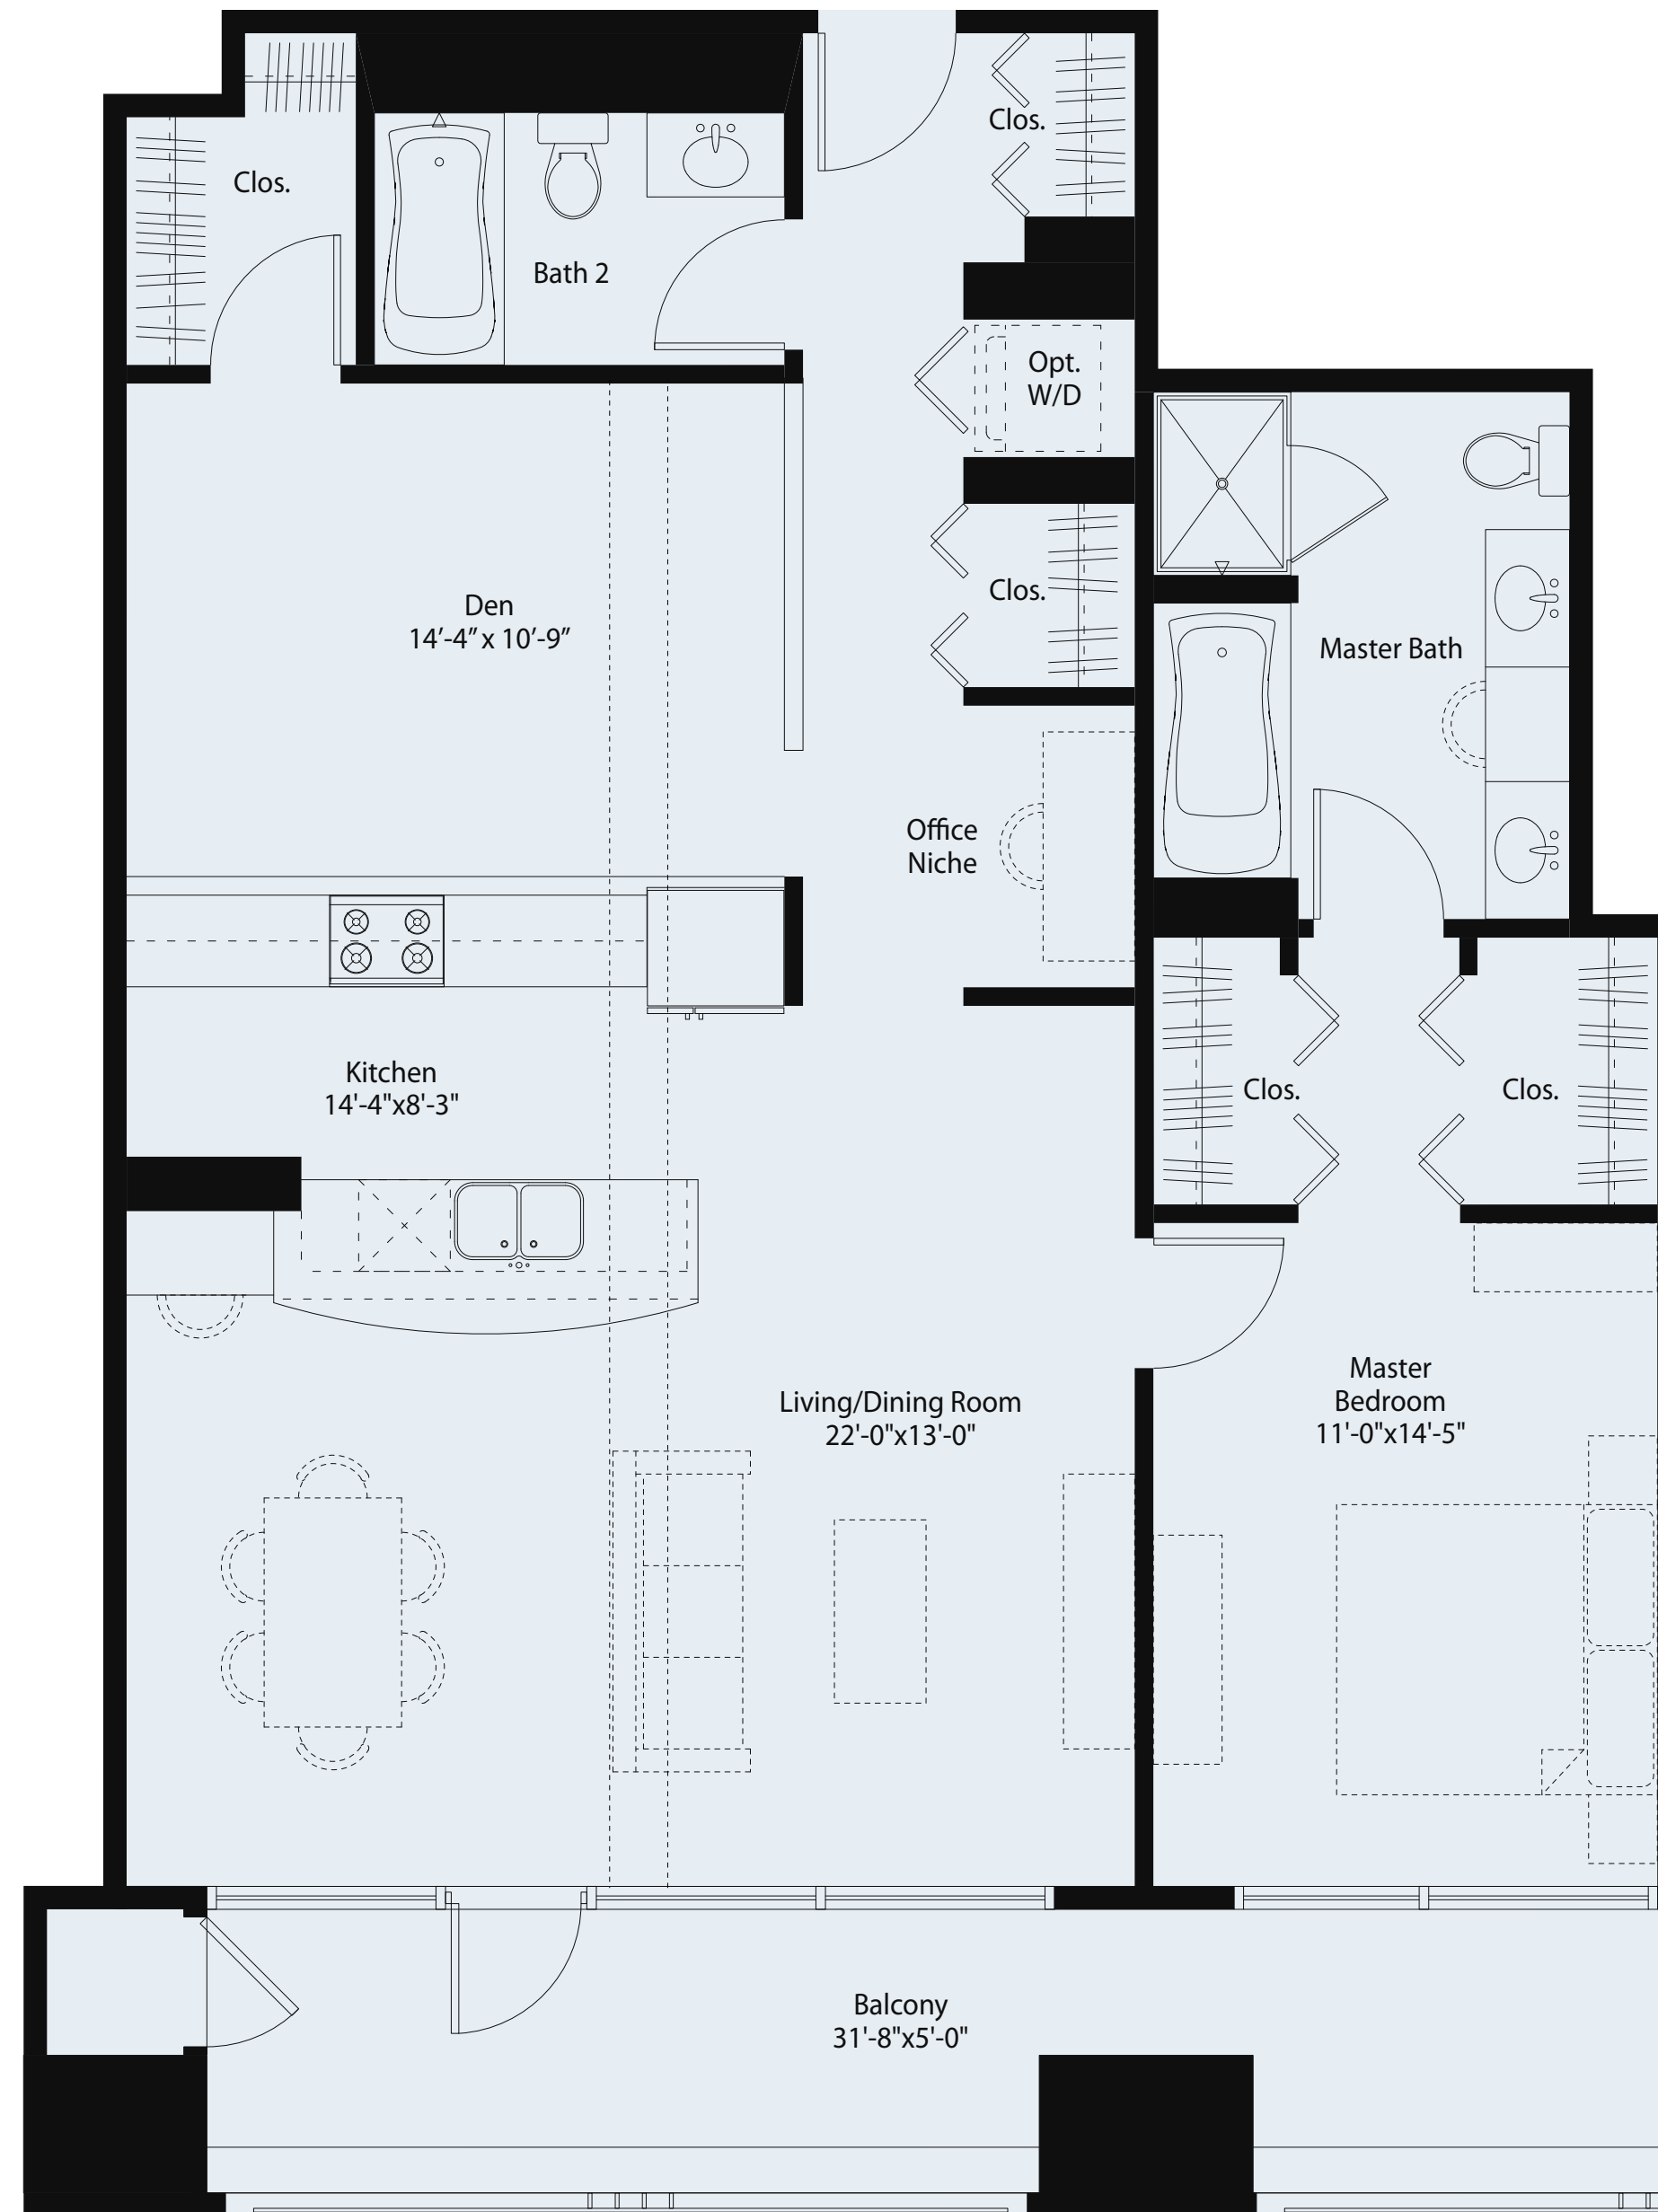

Loft Residence

UNIT LD1 (06)
1 Bedroom + 2 Bath + Office Niche + Den
1,314 Sq. Ft.
Available on level 3
Plaza Features

THE FAIRBANKS
— AT —