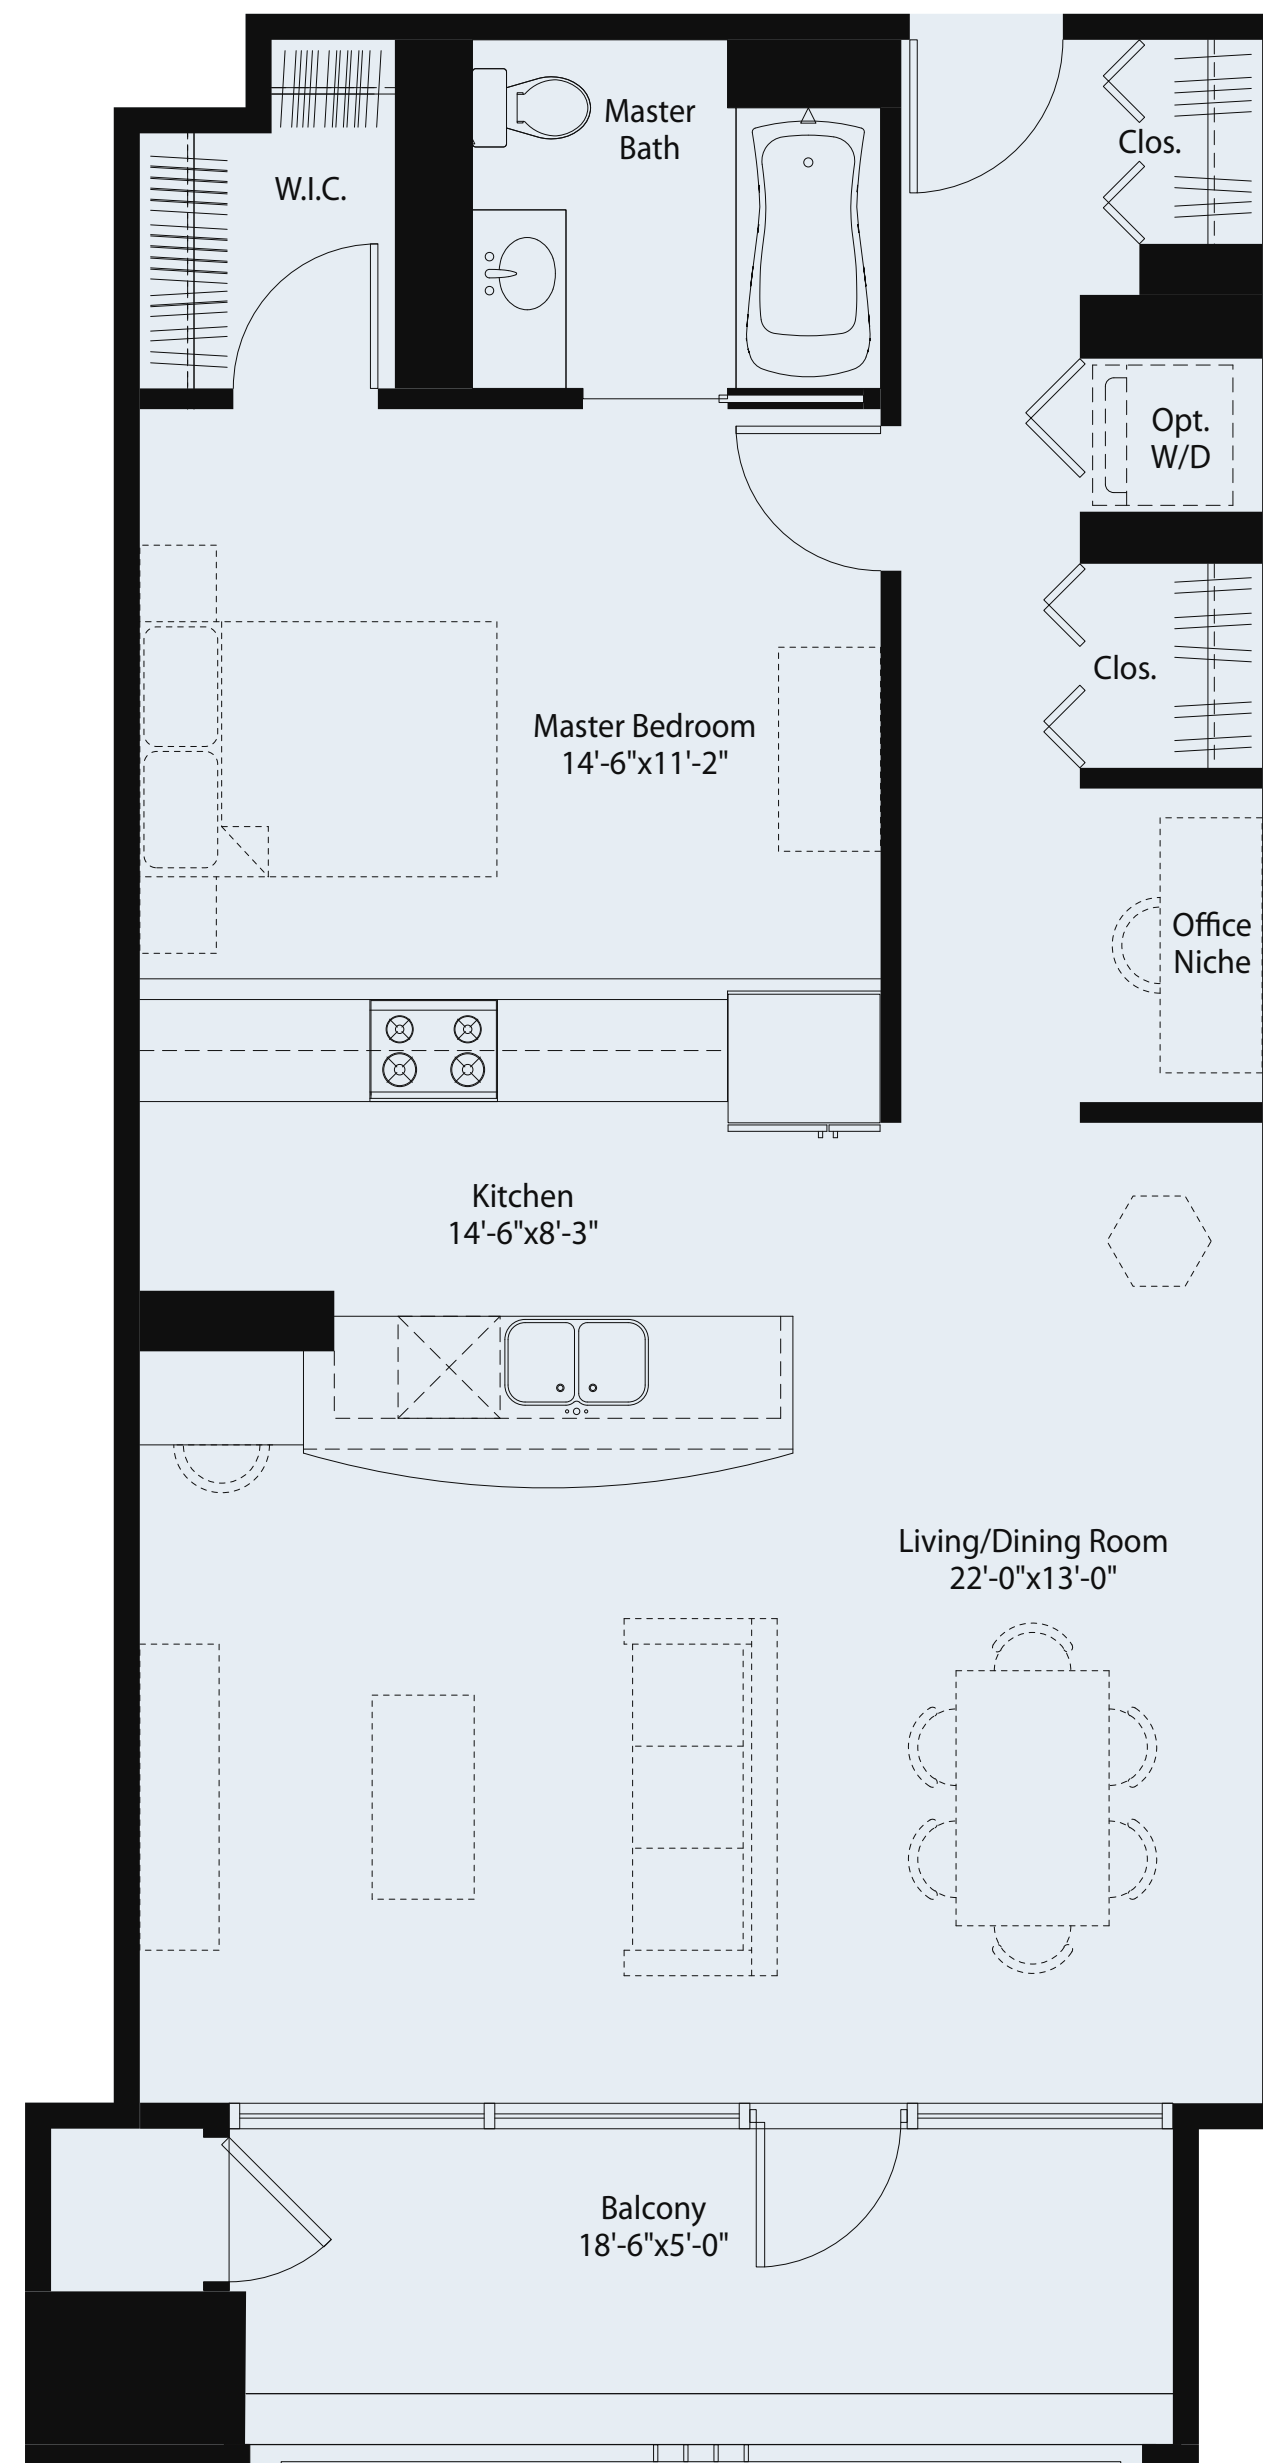

Loft Residence

UNIT LB2 (02)
1 Bedroom + 1 Bath + Office Niche
933 Sq. Ft.
Available on levels 4 to 8
Plaza Features

THE FAIRBANKS
— AT —