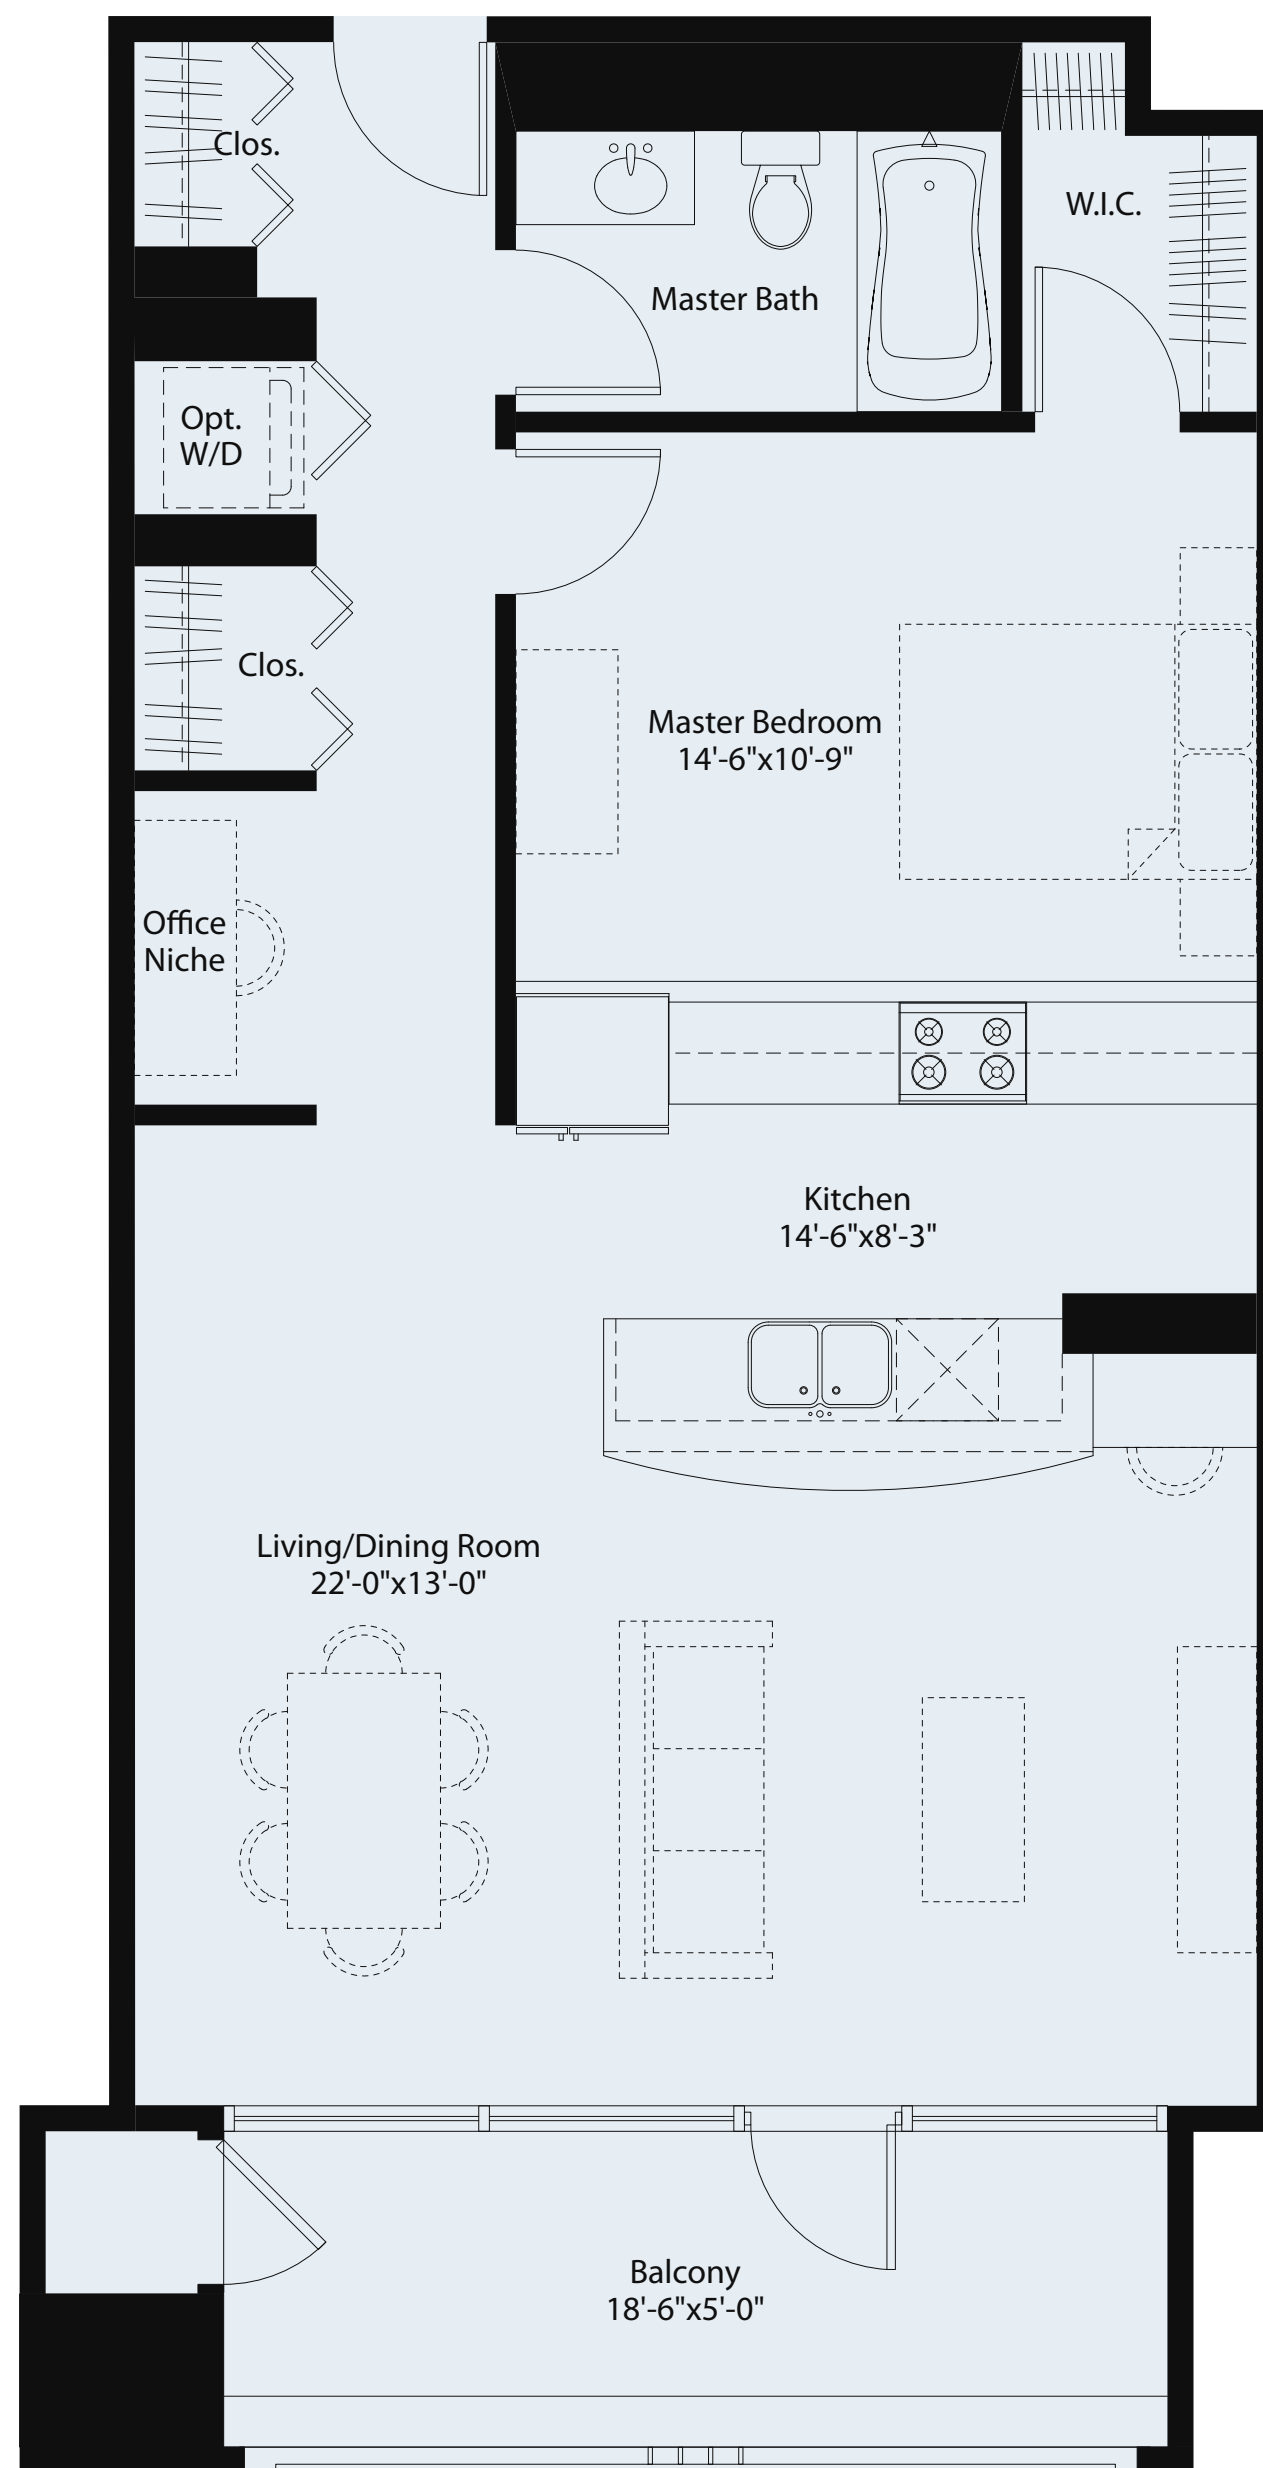

Loft Residence

UNIT LB1 (03,04,05)
1 Bedroom + 1 Bath + Office Niche
933 Sq. Ft.
Available on levels 4 to 8
Plaza Features

THE FAIRBANKS
— AT —