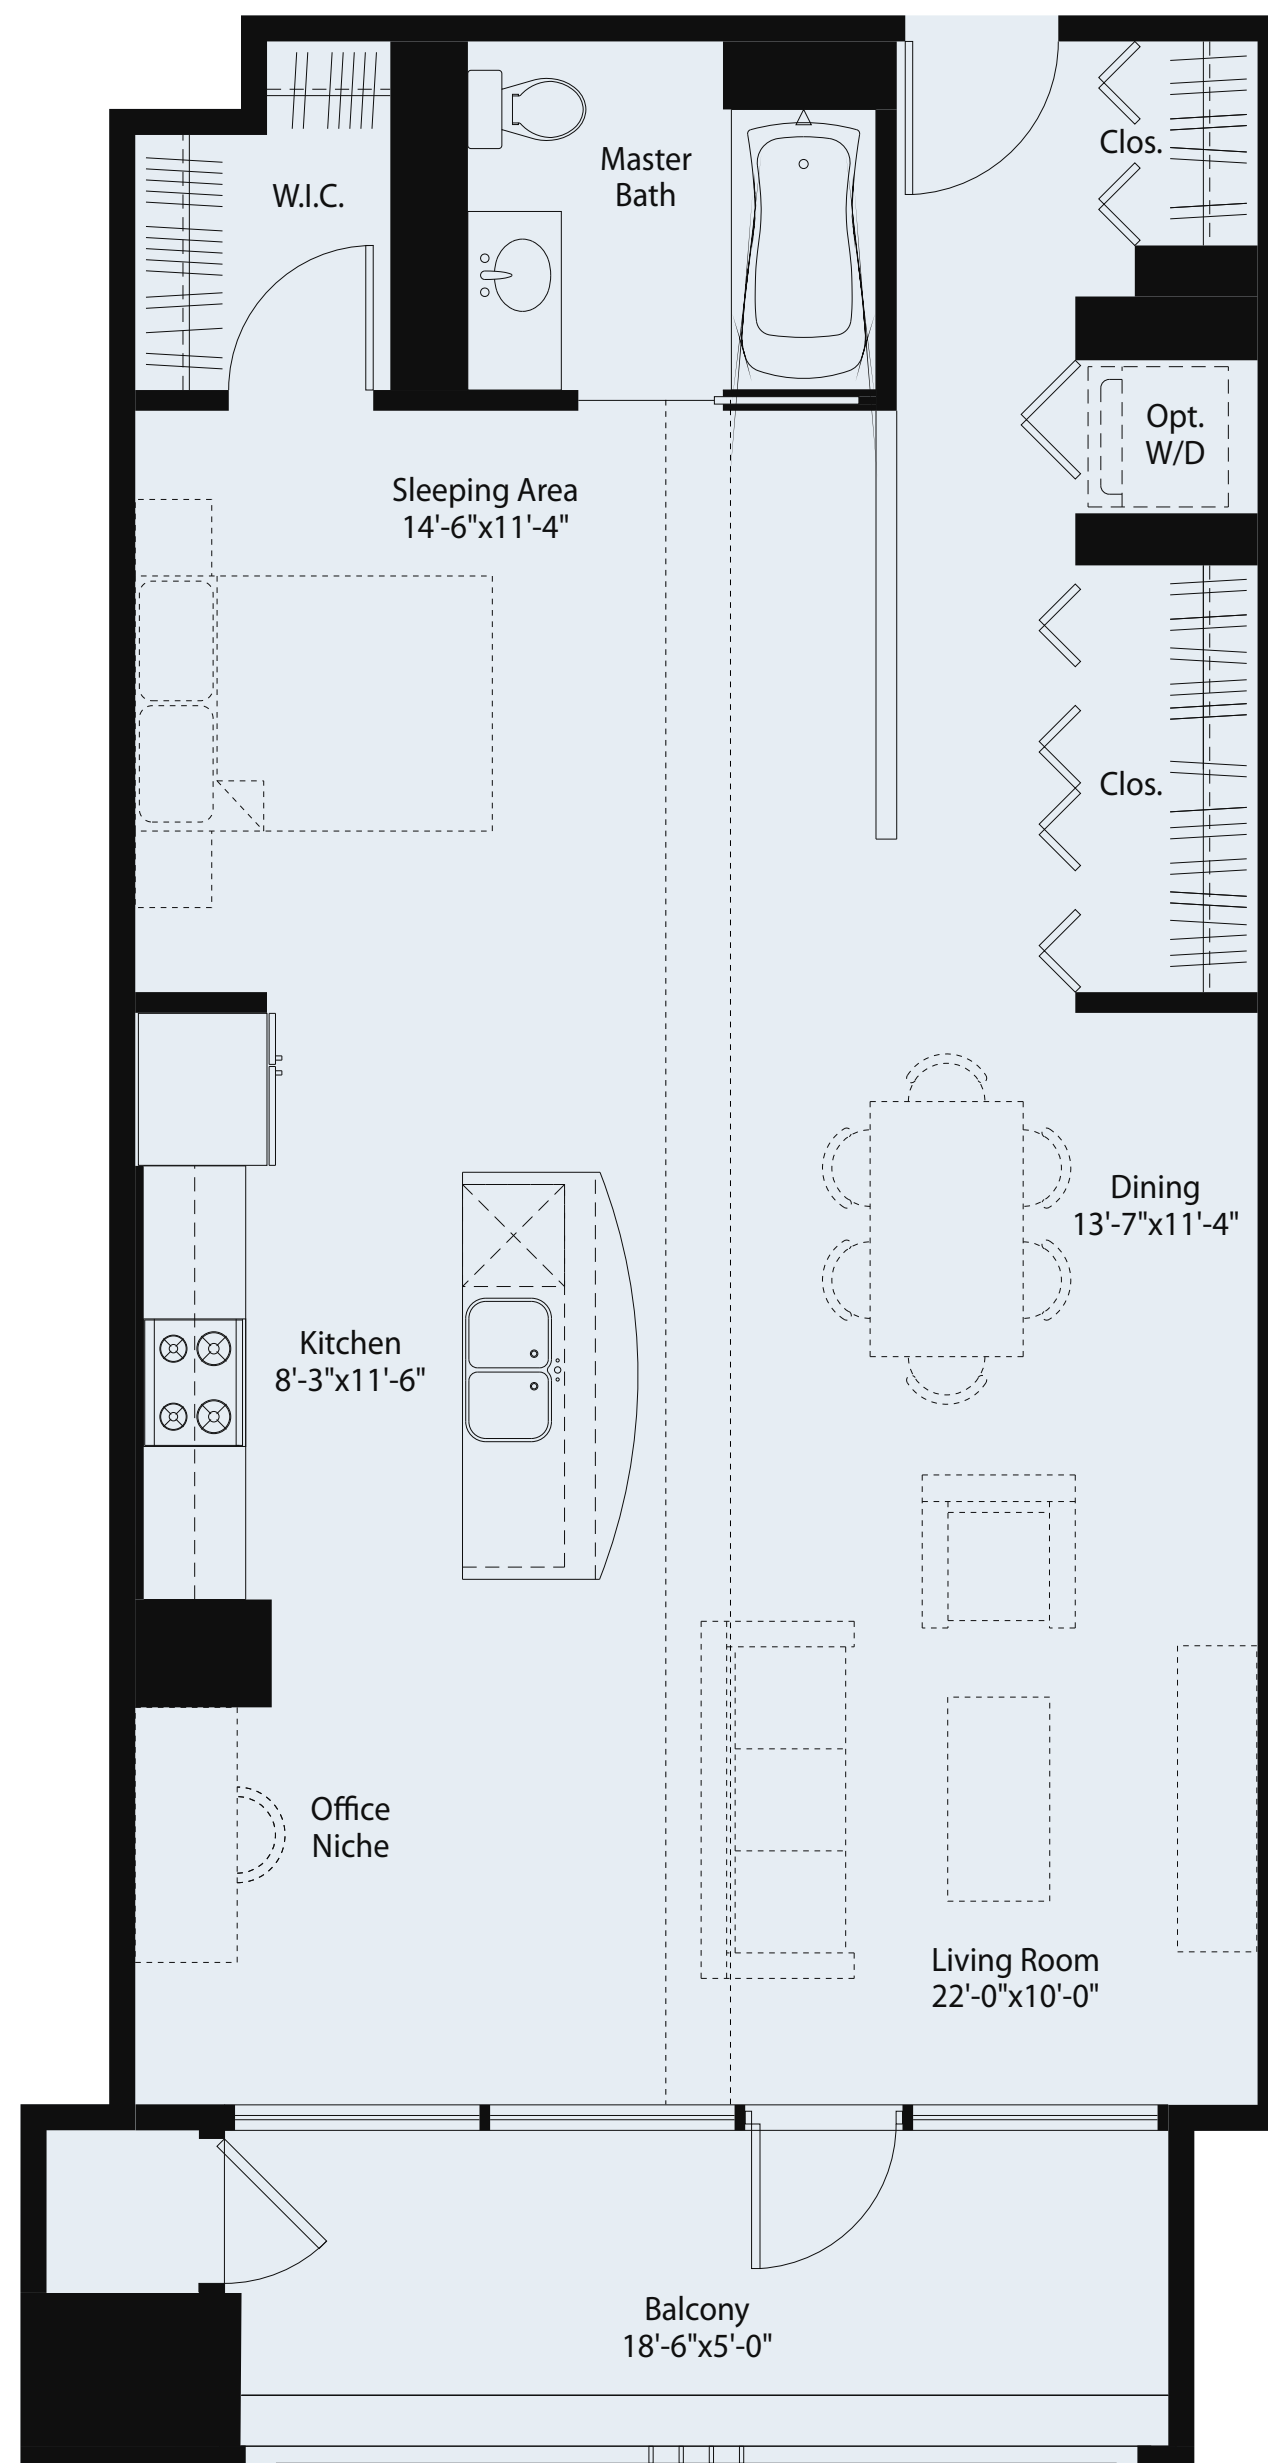

Loft Residence

UNIT LA2 (02)
Convertible Loft + Office Niche
933 Sq. Ft.
Available on level 3
Plaza Features

THE FAIRBANKS

AT