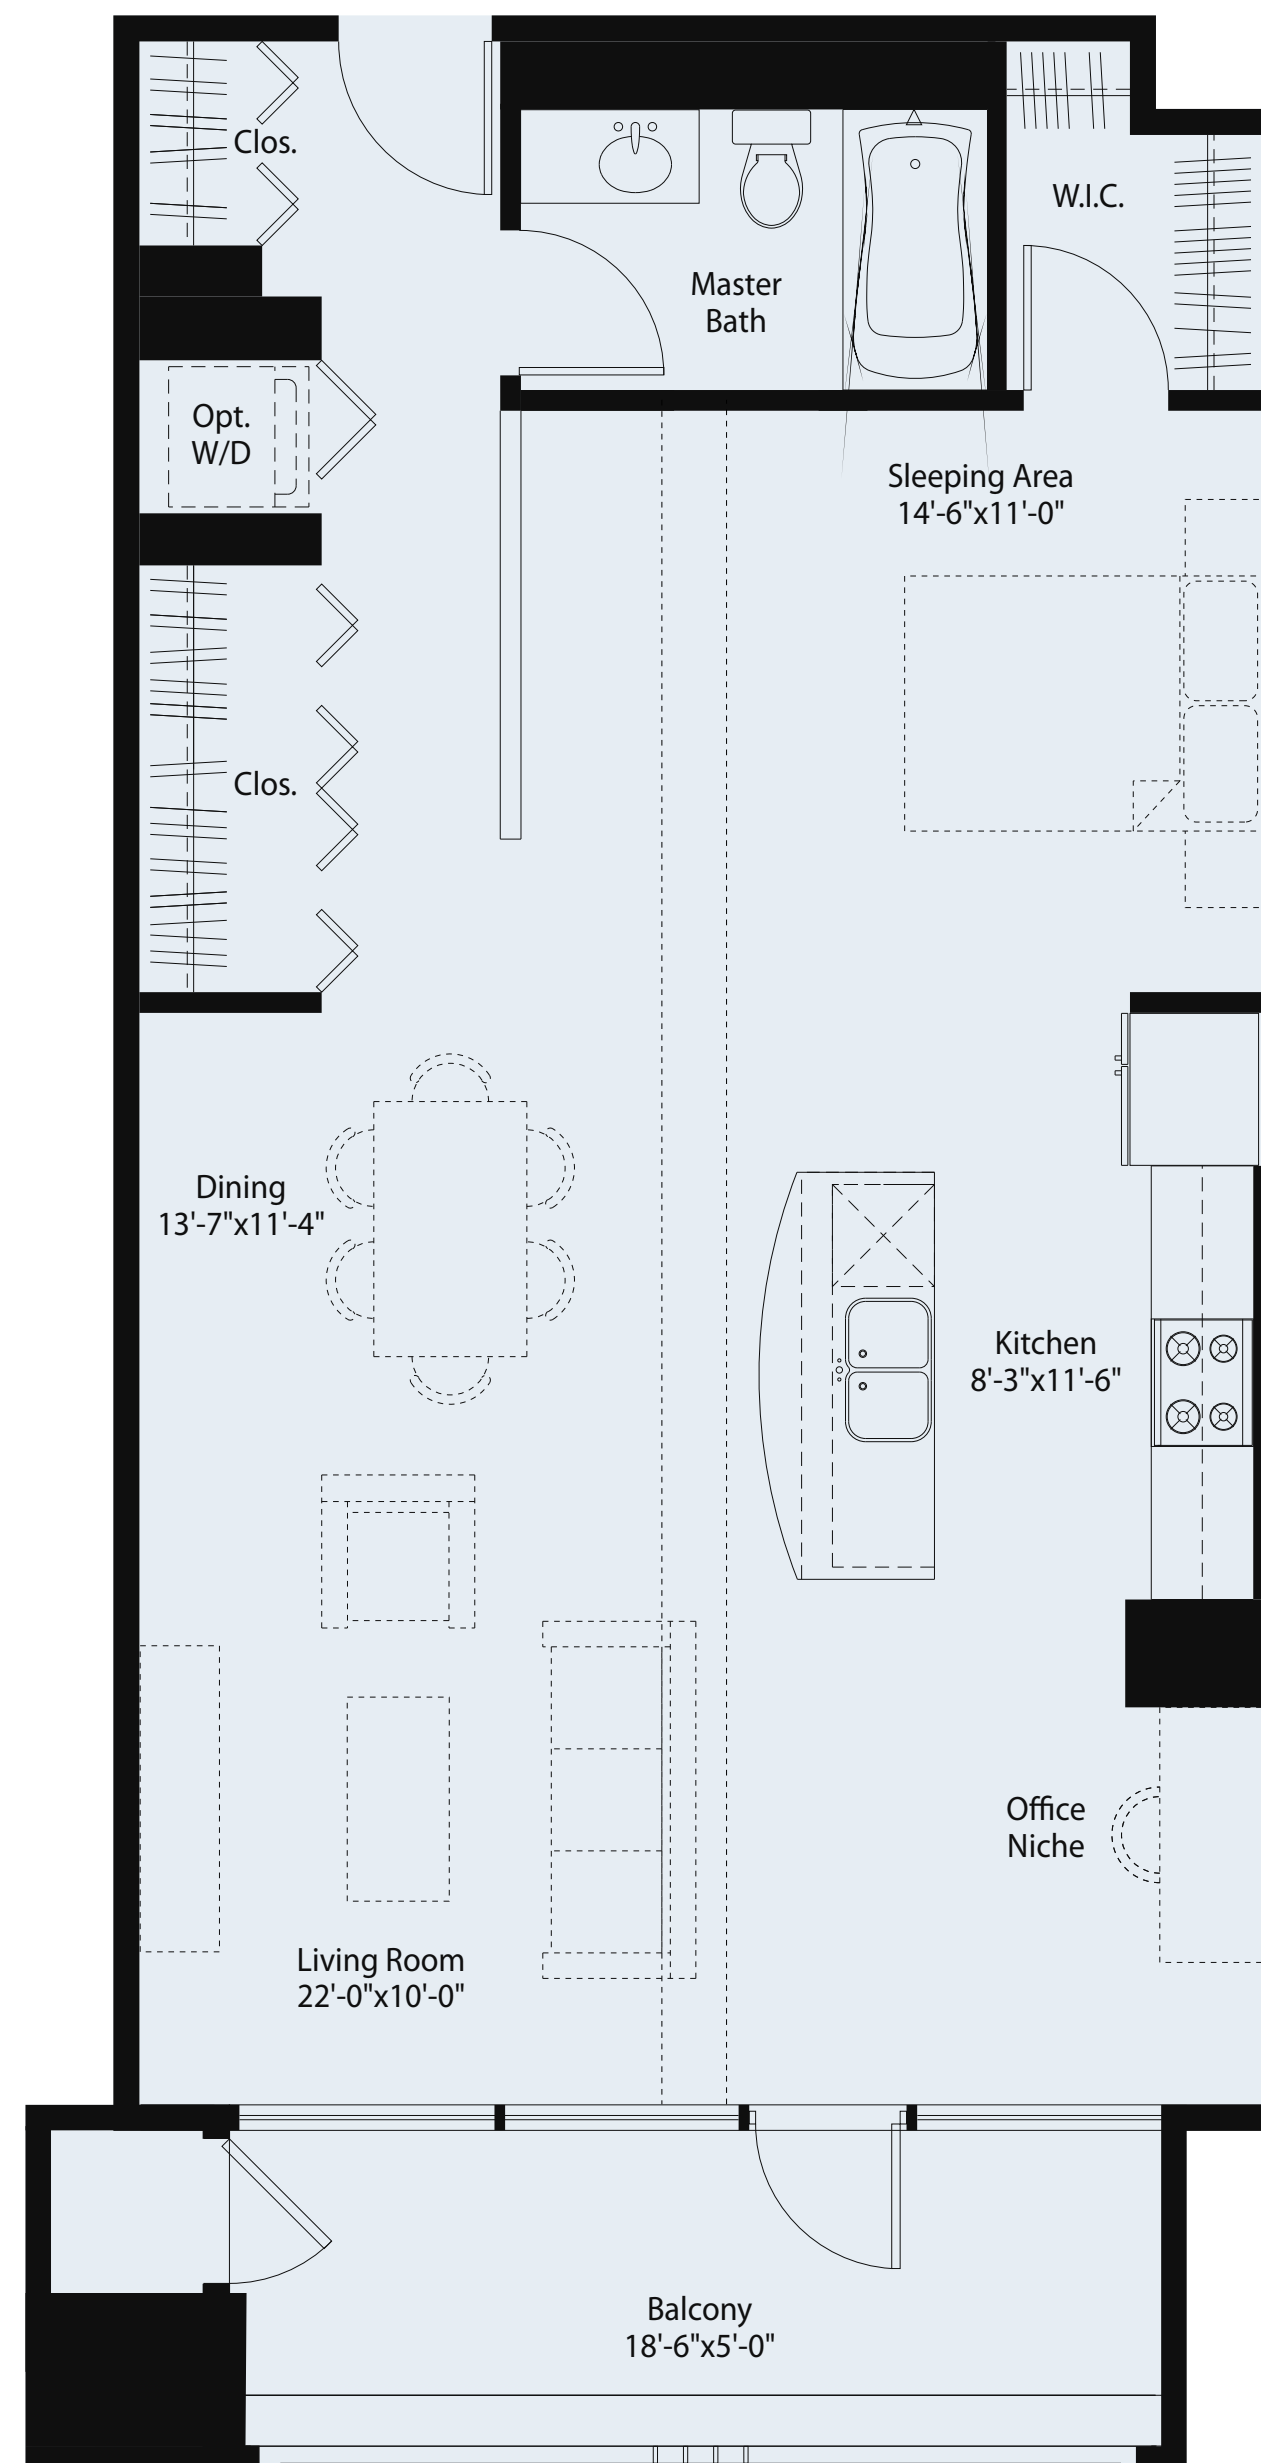

Loft Residence

UNIT LA1 (03,04,05)
Convertible Loft + Office Niche
933 Sq. Ft.
Available on level 3
Plaza Features

THE FAIRBANKS

AT