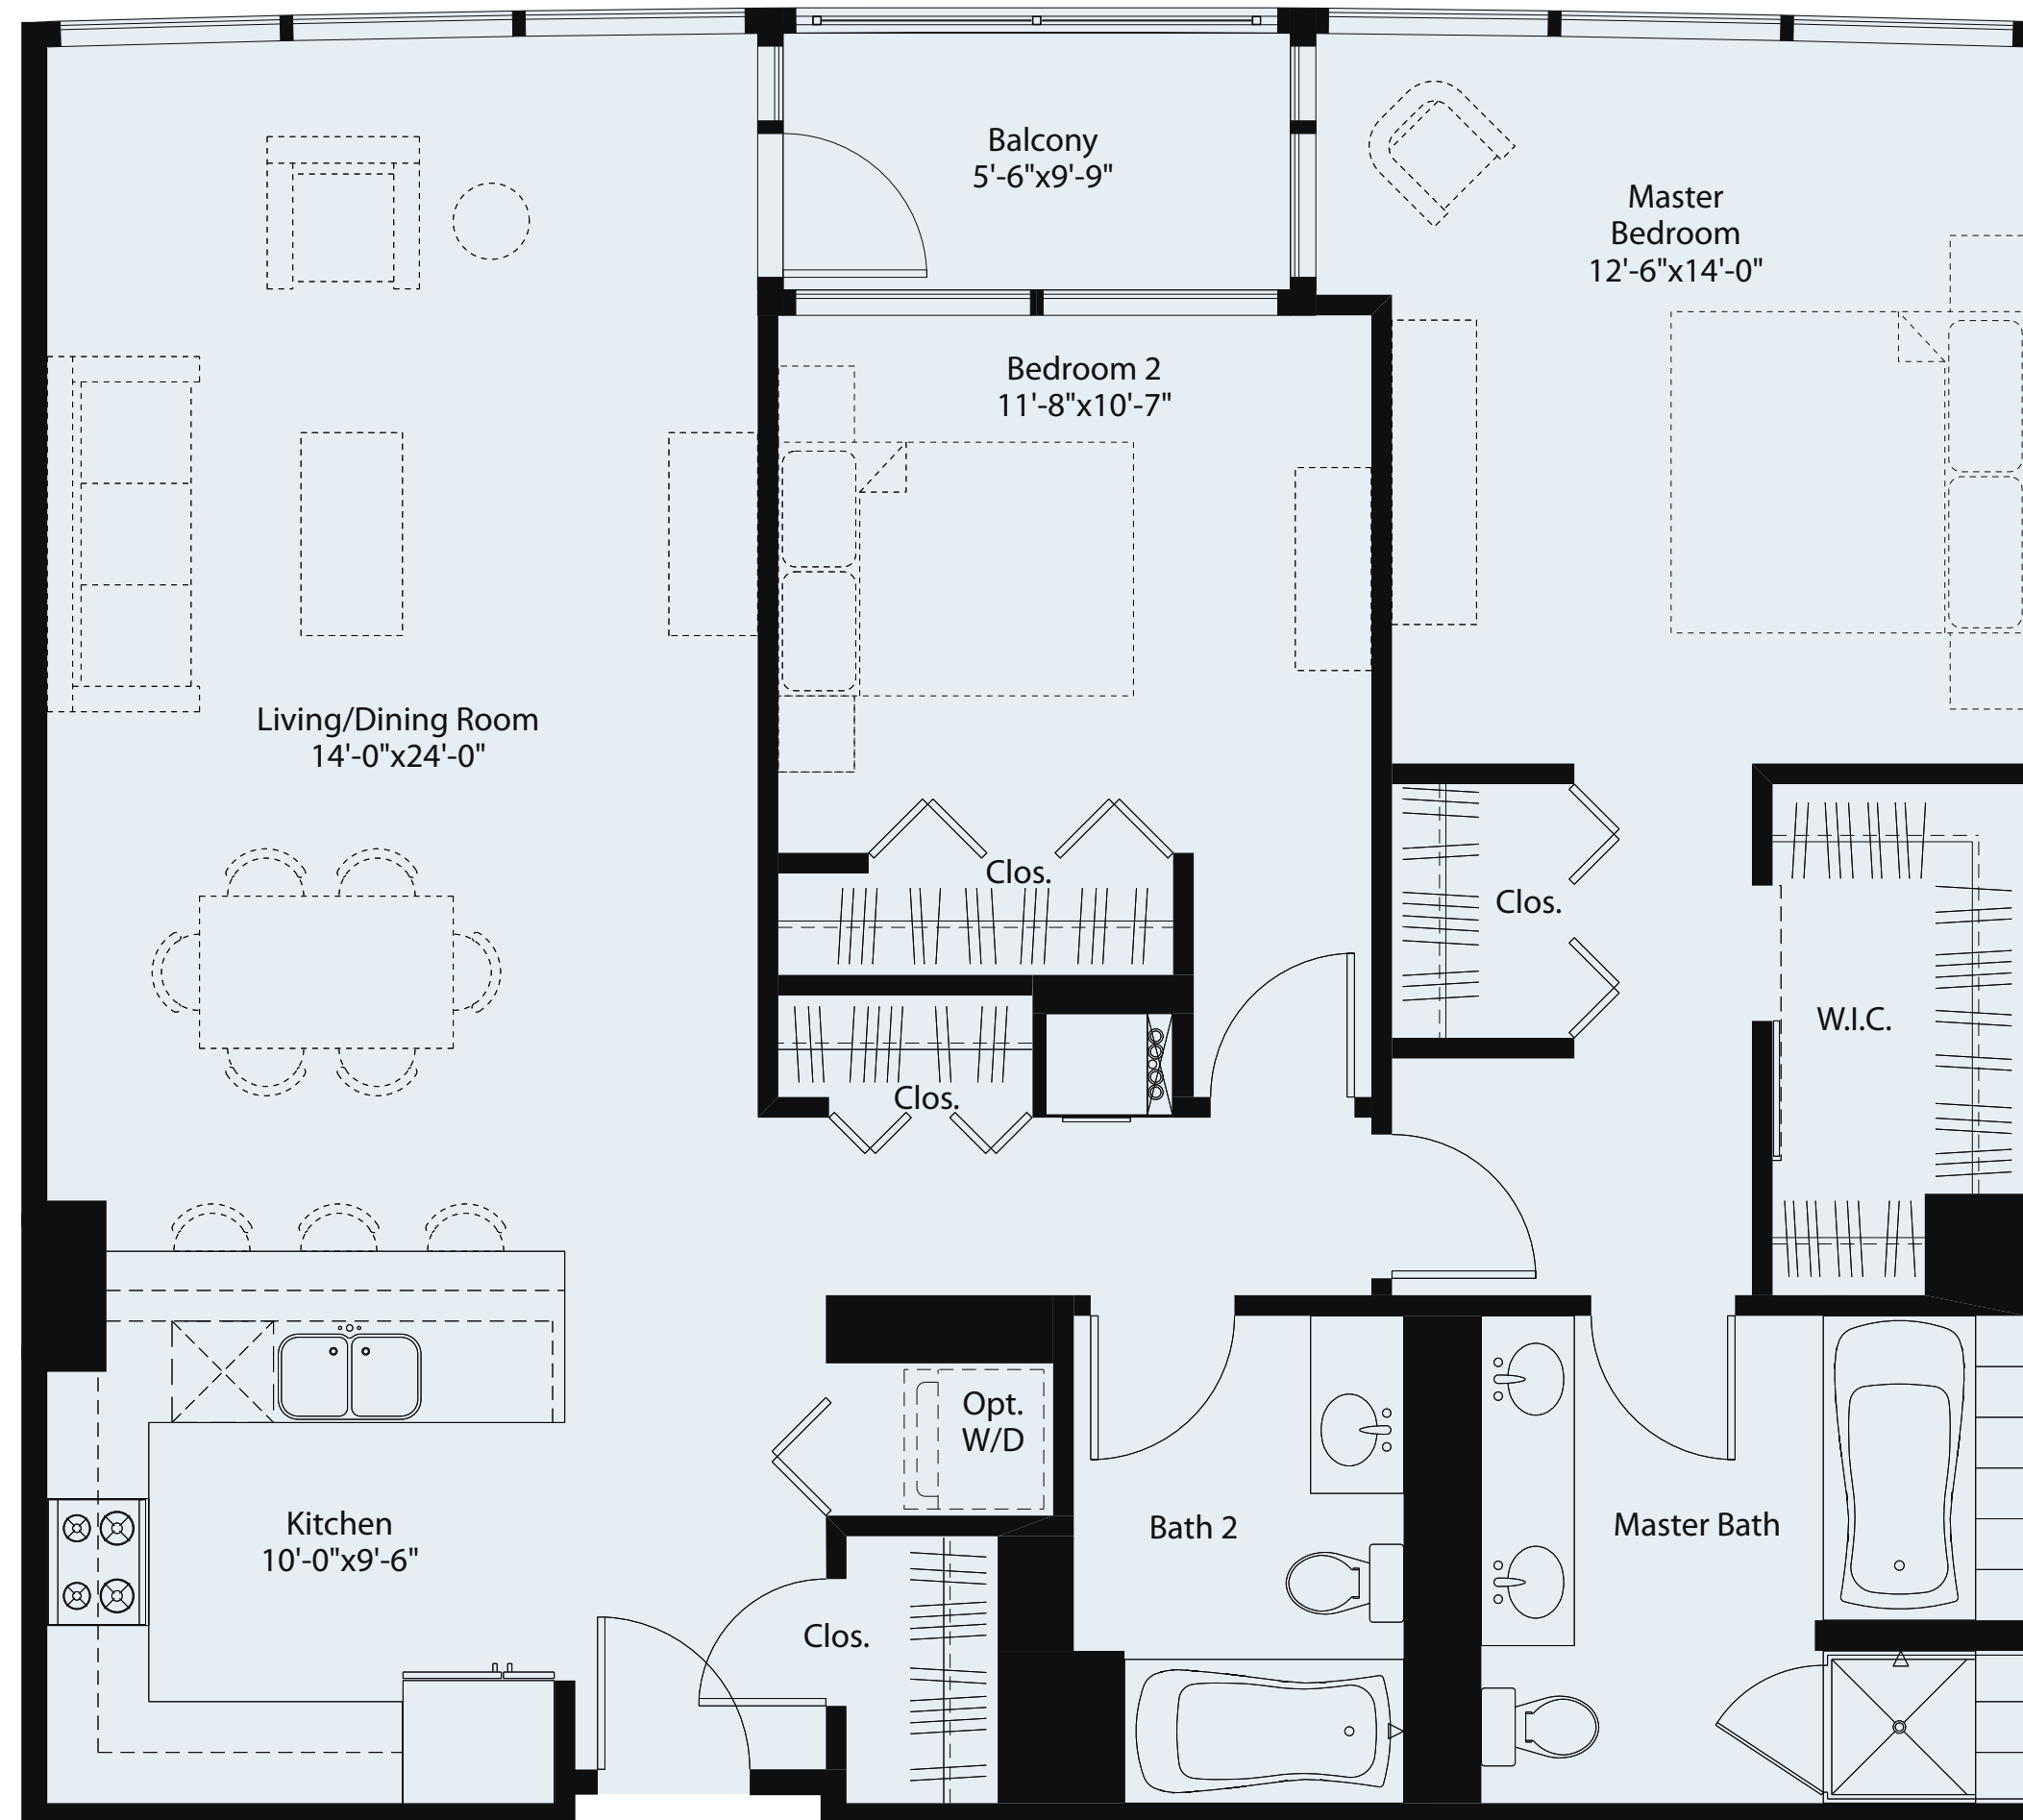

Fairbanks Residence

UNIT E1 (06)
2 Bedroom + 2 Bath
1,361 Sq. Ft.
Available on levels 10 to 27
Plaza Features

THE FAIRBANKS
— AT —