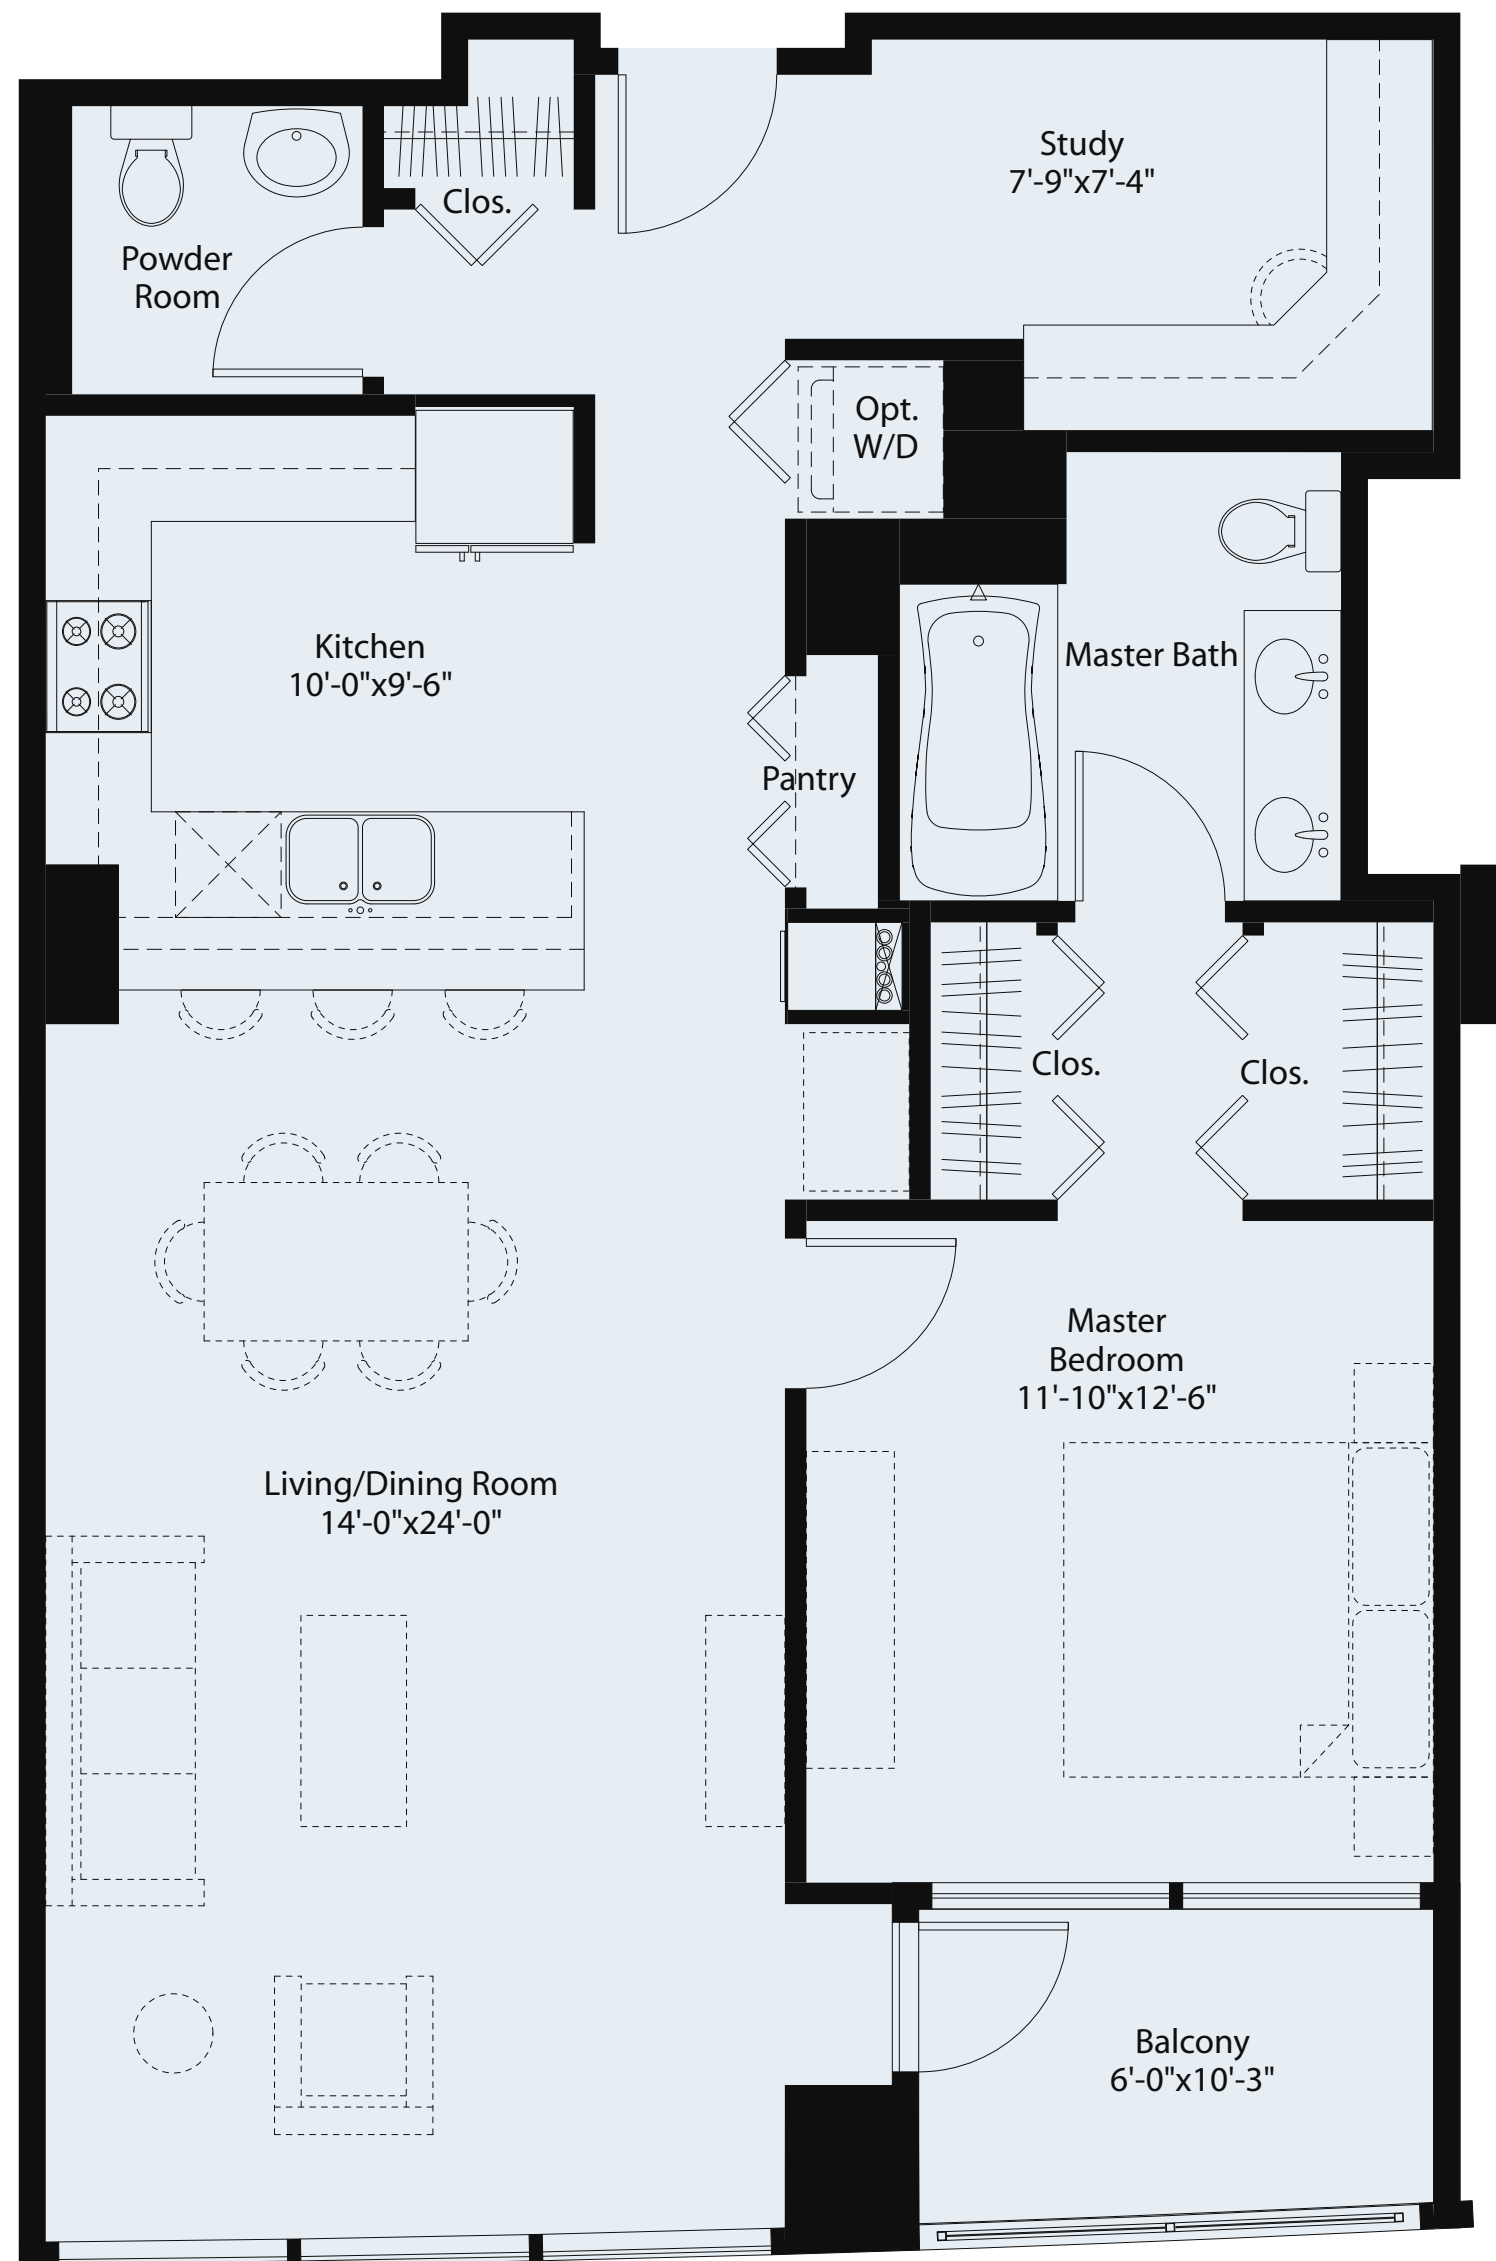

Fairbanks Residence

UNIT D2 (07)
1 Bedroom + 1.5 Bath + Study
1,071 Sq. Ft.
Available on levels 11 to 27
Plaza Features

THE FAIRBANKS
— AT —