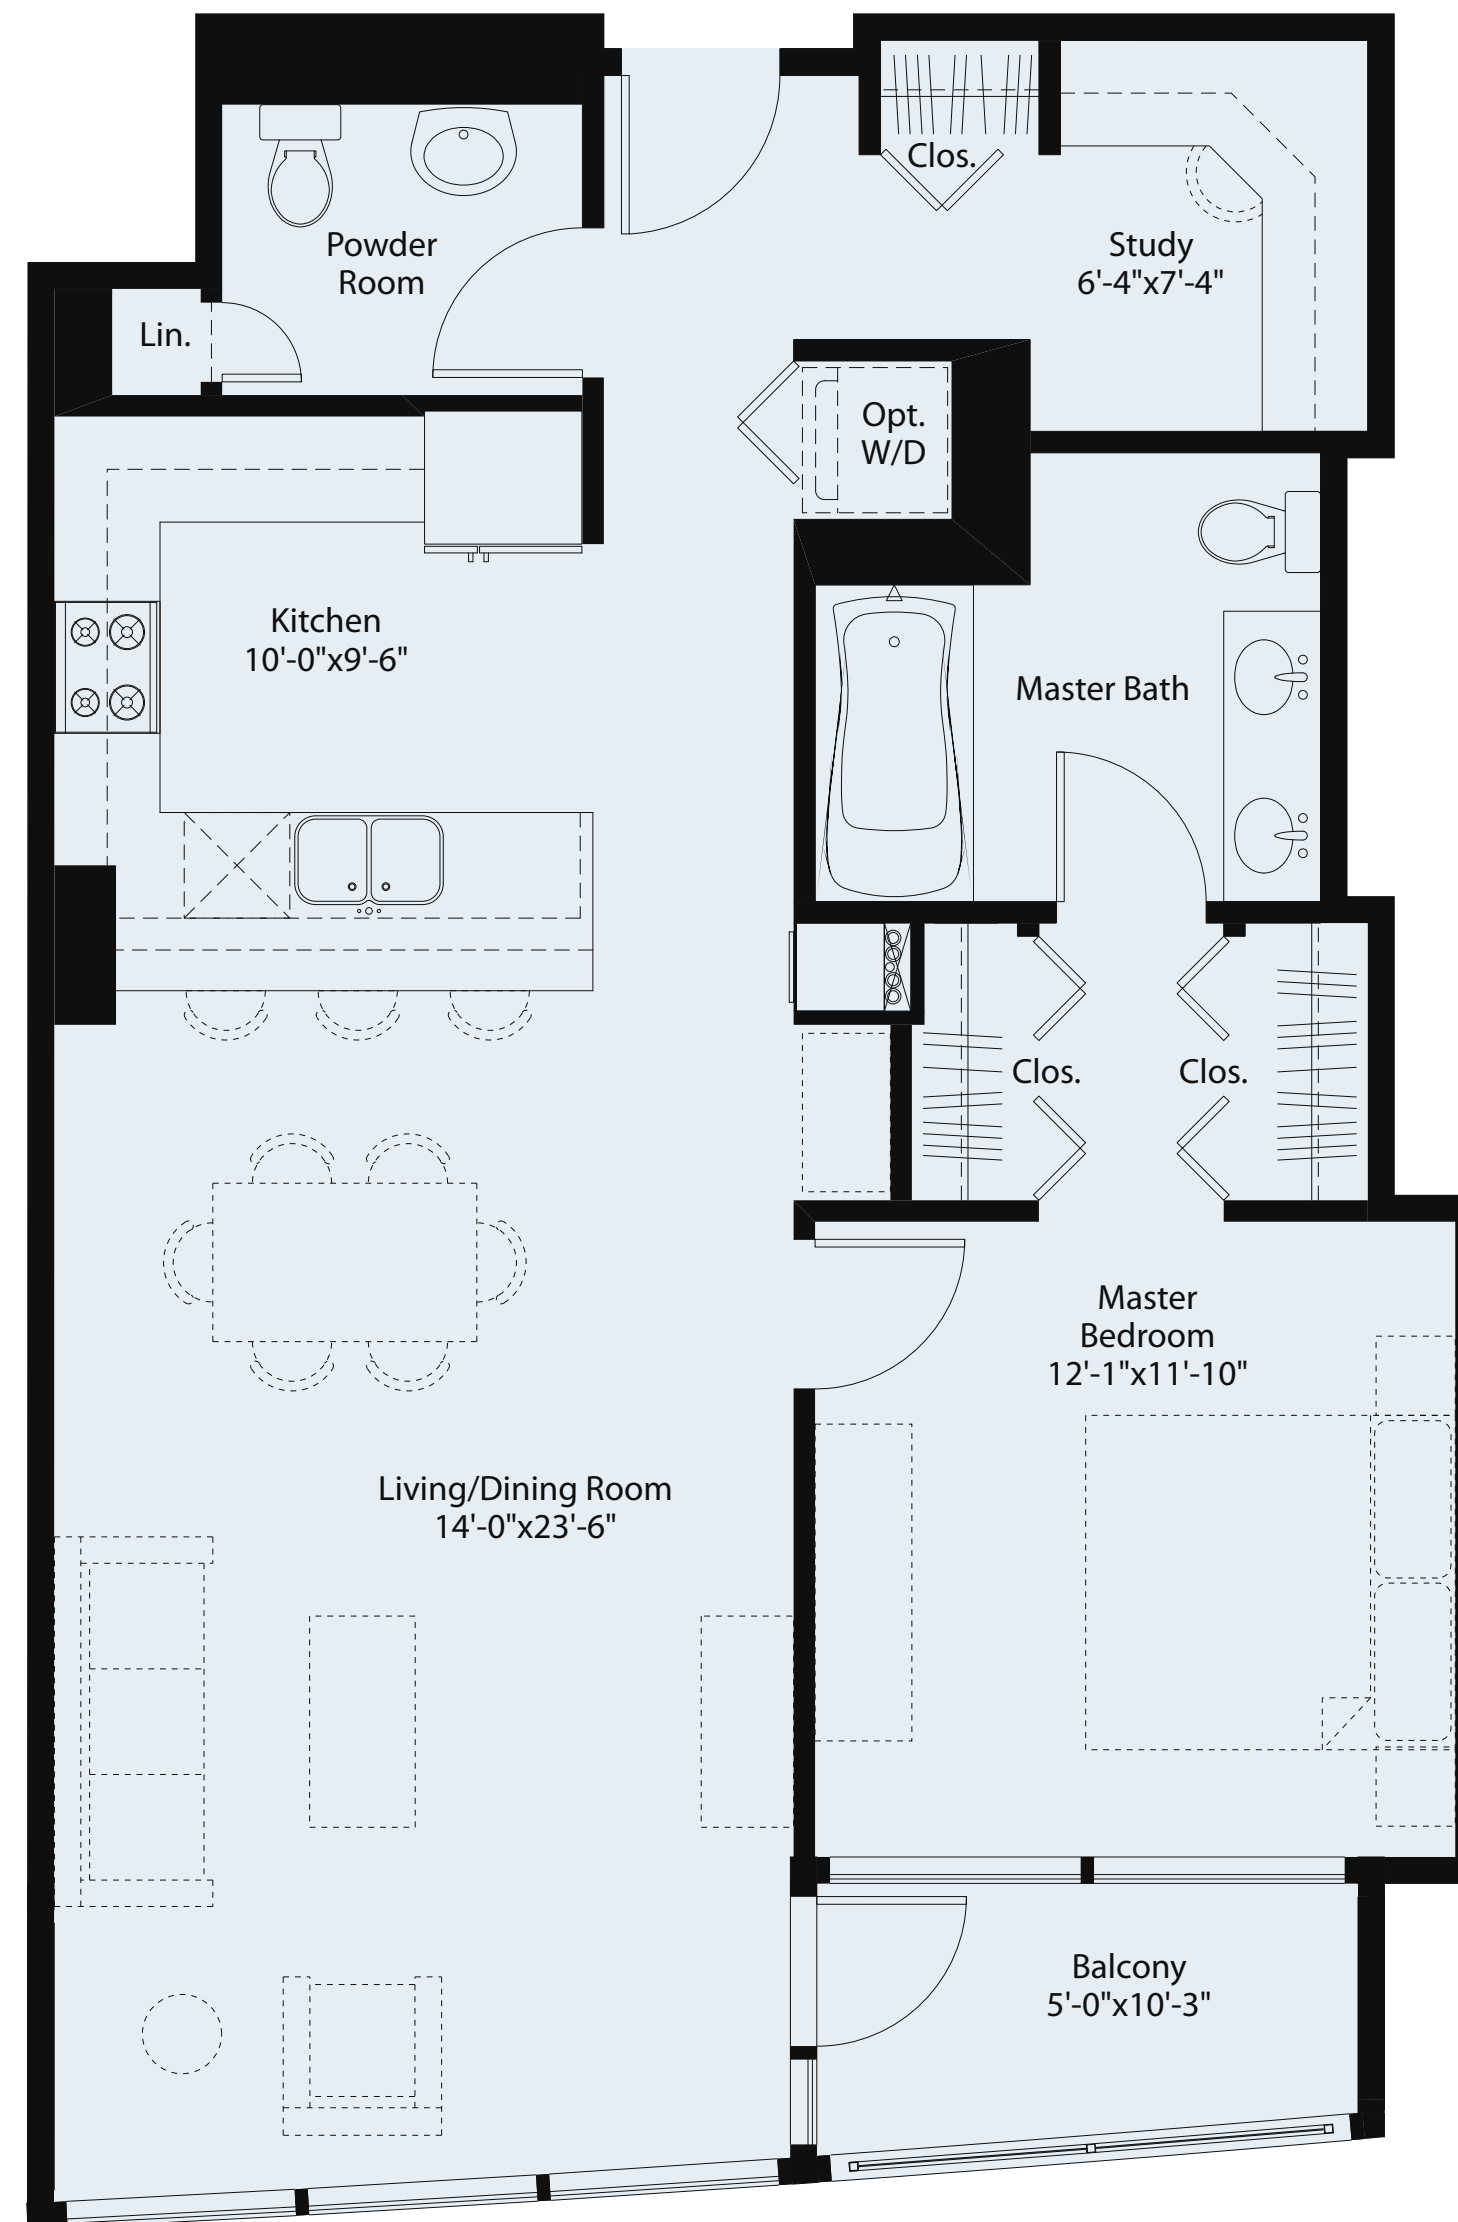

Fairbanks Residence

UNIT D1 (1007,09)
1 Bedroom + 1.5 Bath + Study
1,020 Sq. Ft.
Available on levels 10 to 27
Plaza Features

THE FAIRBANKS

AT