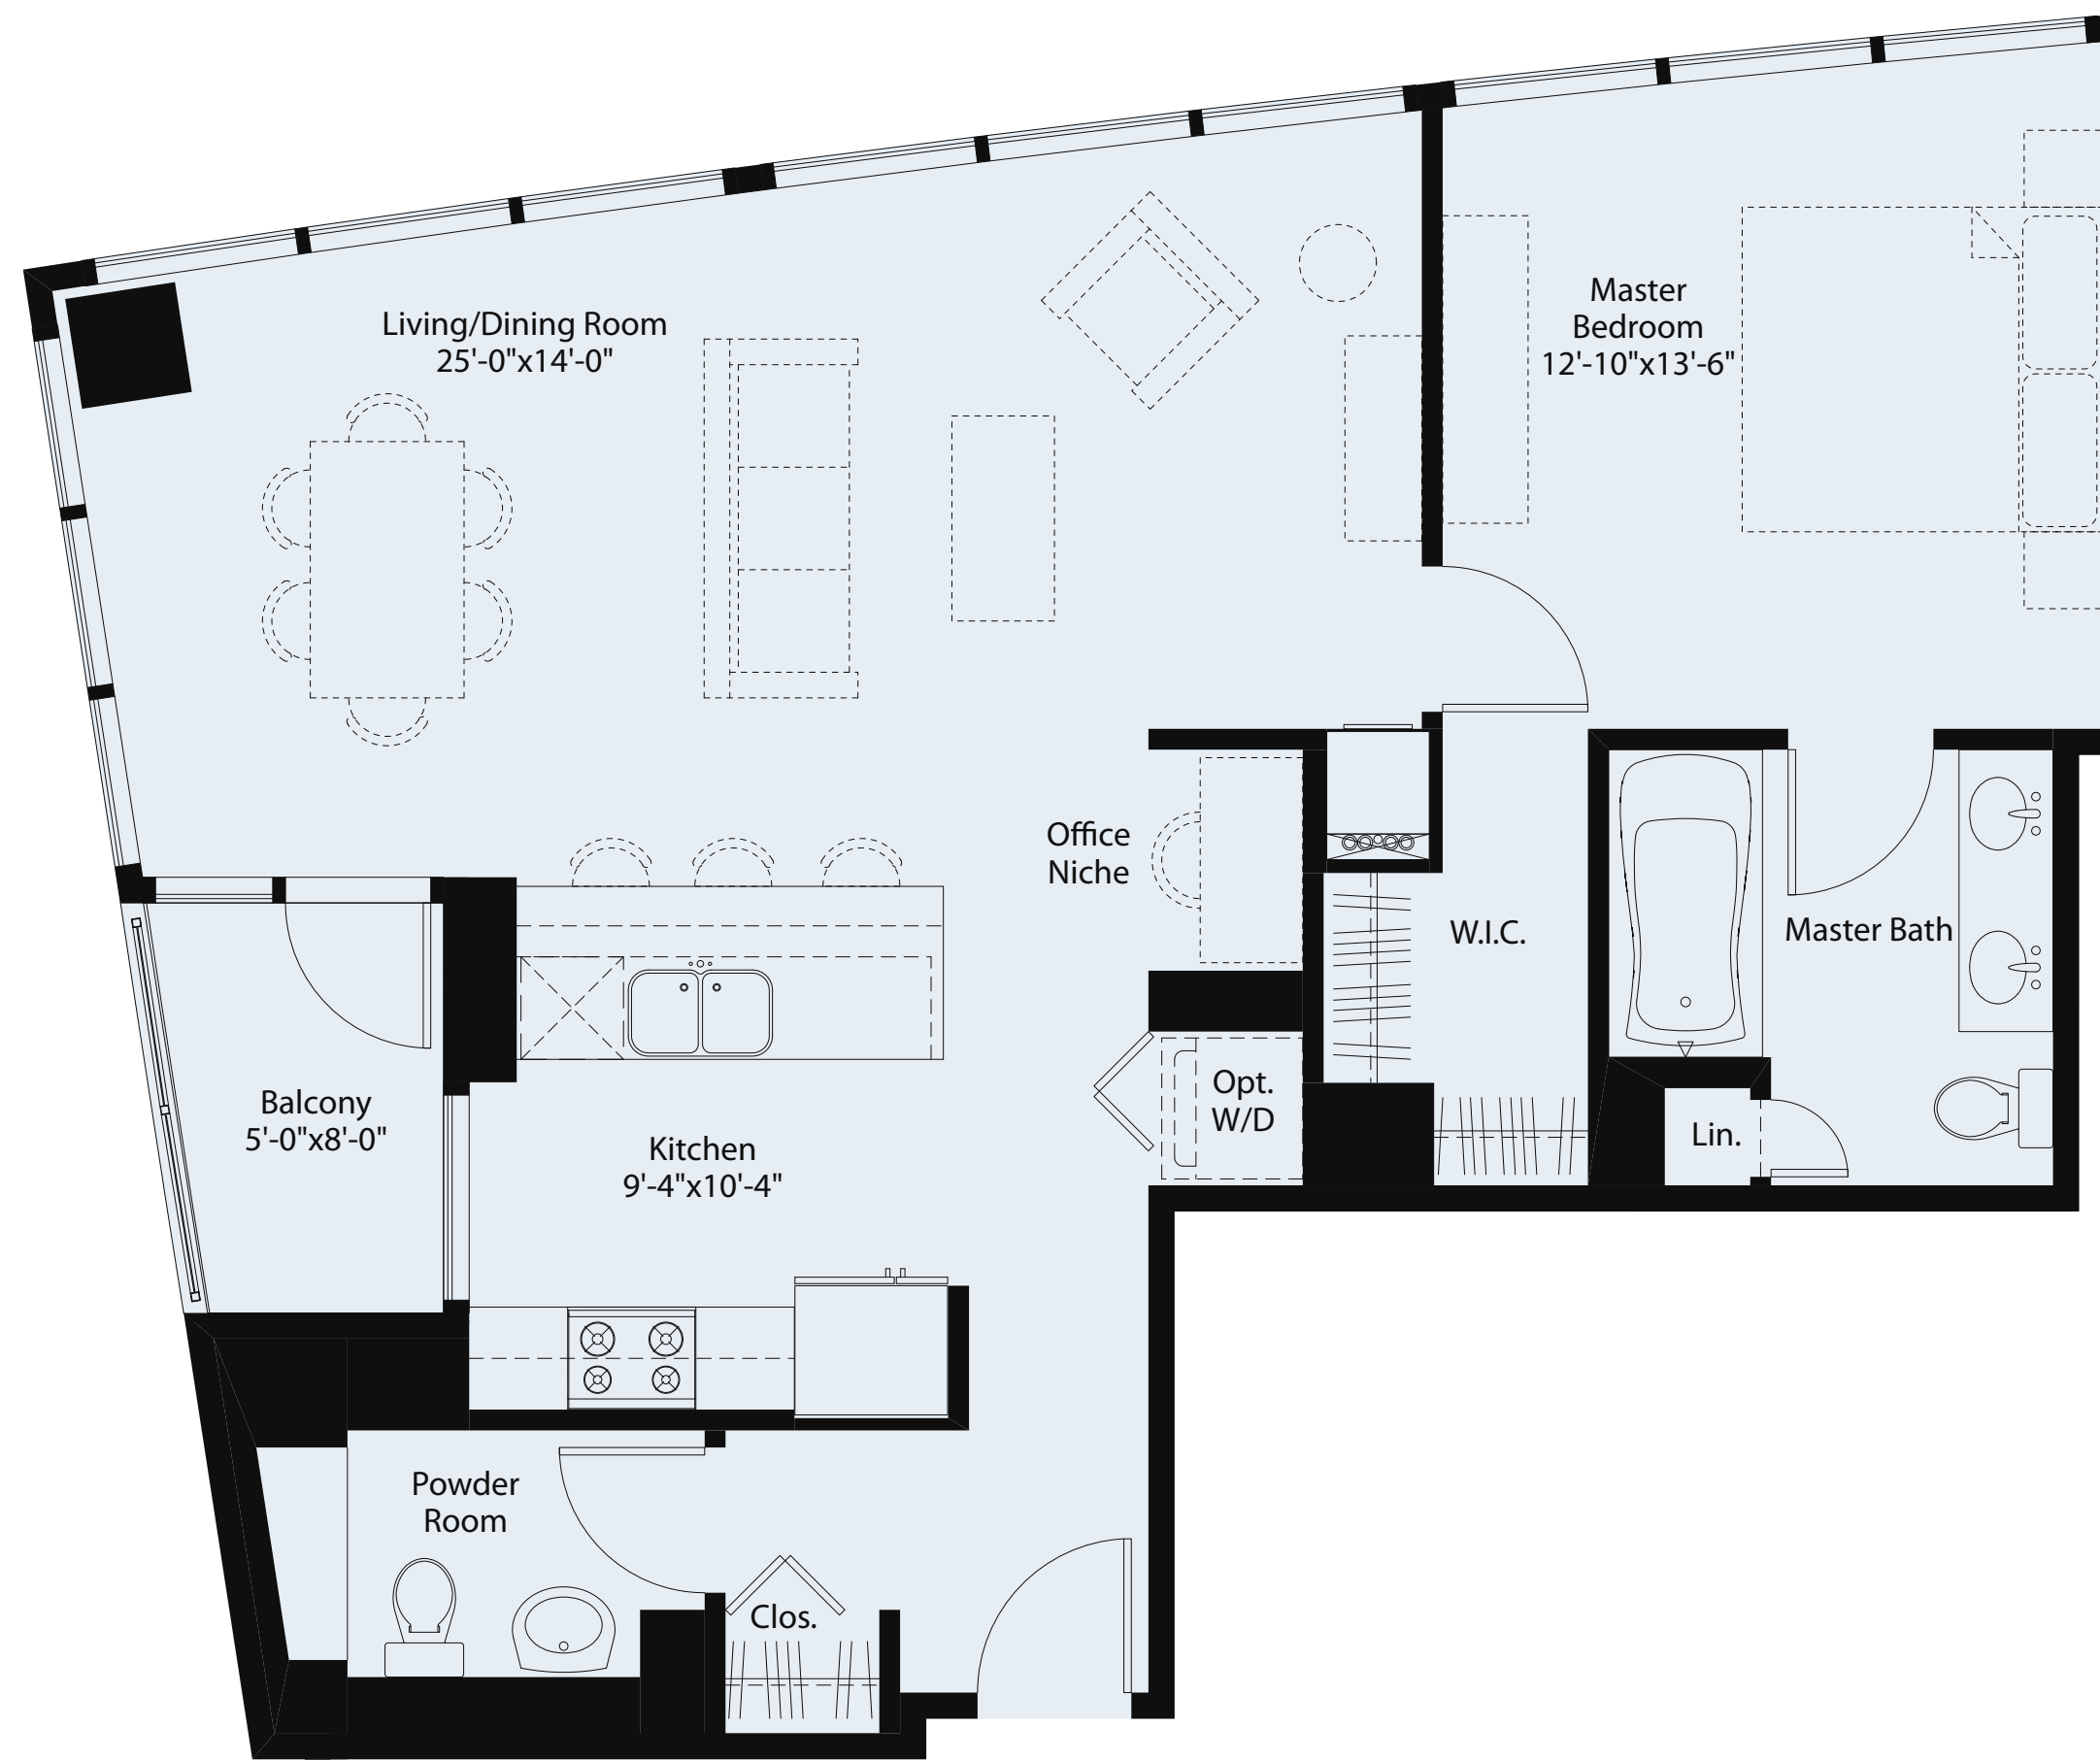

Fairbanks Residence

UNIT C1 (02,10)
1 Bedroom + 1.5 Bath + Office Niche
1,025 Sq. Ft.
Available on levels 10 to 27
Plaza Features

THE FAIRBANKS

AT