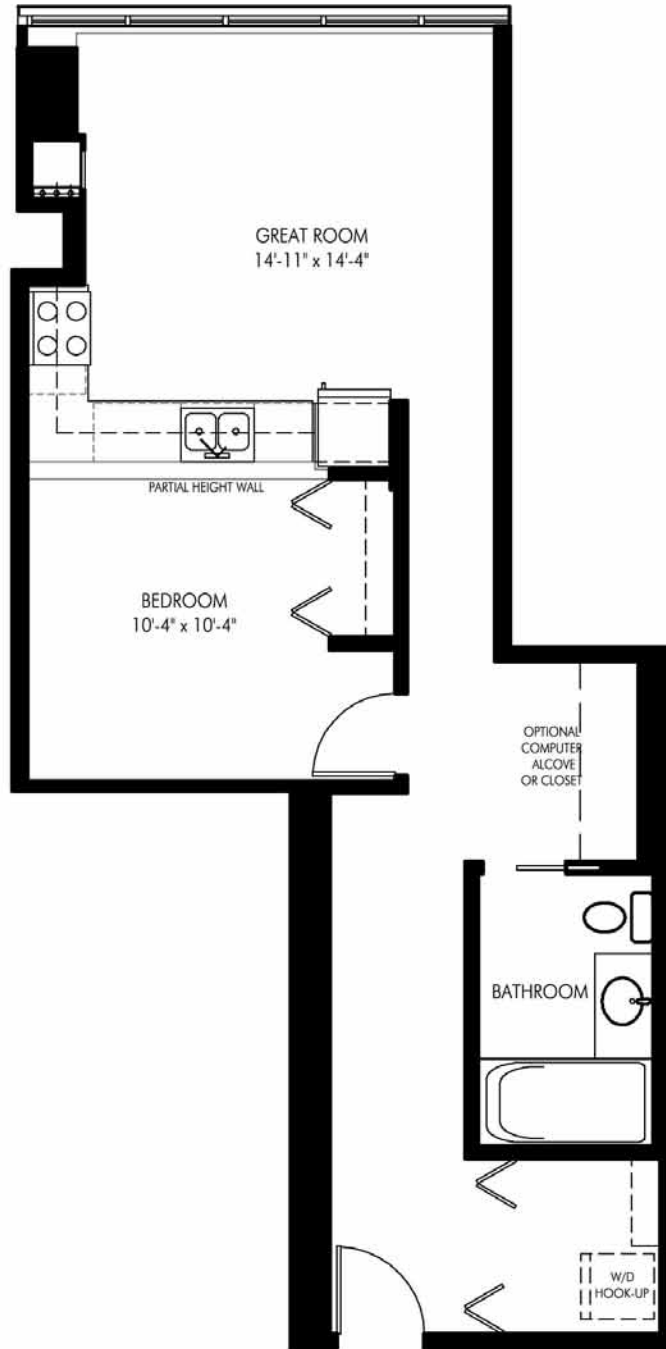

1
7
2
0

S. MICHIGAN

Unit 917-3217
9th - 32nd Floors

1 Bedroom, 1 Bath +
Computer Alcove

West Exposure
705 Square Feet
705 Total Square Feet

Michigan Avenue

Dimensions are approximate.
Plans and all specifications are subject to
revisions deemed advisable by builder
or architect, or required by law.

Sales Center: 1430 S. Michigan
312.692.1741
www.1720michigan.com

Redefining Urban Living

* Units 917, 1017, 1117, 1217, 1417, 3017,
3117 & 3217 are designated as IAC units