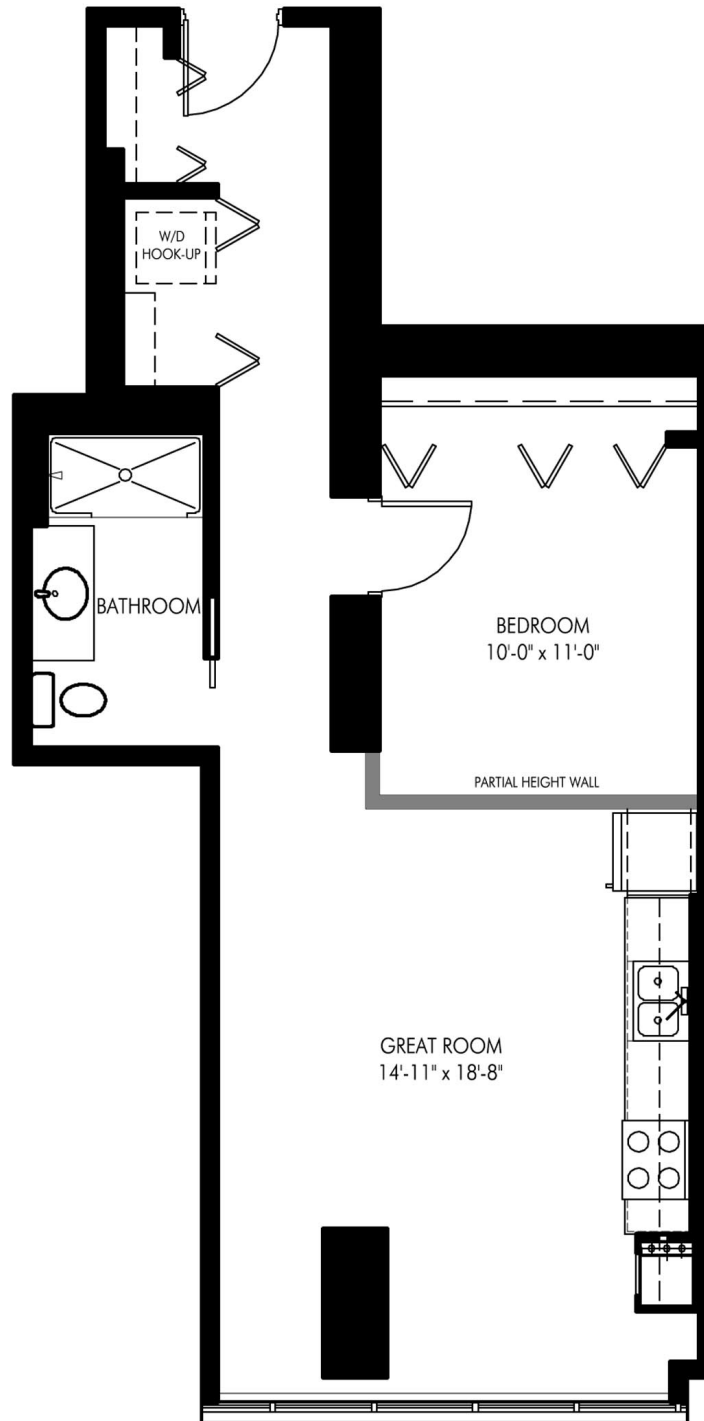

1
7
2
0

S. MICHIGAN

Unit 307-707, 907-3207
3rd-7th, 9th-32nd Floors

1 Bedroom, 1 Bath

East Exposure
692 Square Feet

692 Total Square Feet

Note: Diagram shows floors 3 to 7 and
conveys the east portion of floors 9 to 31

Michigan Avenue

Dimensions are approximate.
Plans and all specifications are subject to
revisions deemed advisable by builder
or architect, or required by law.

Sales Center: 1430 S. Michigan
312.692.1741
www.1720michigan.com

Redefining Urban Living

CMK

R E A L T Y

* Units 307, 407, 507, 607, 707, 2007, 2107, 2207,
2307 & 2407 are designated as IAC units