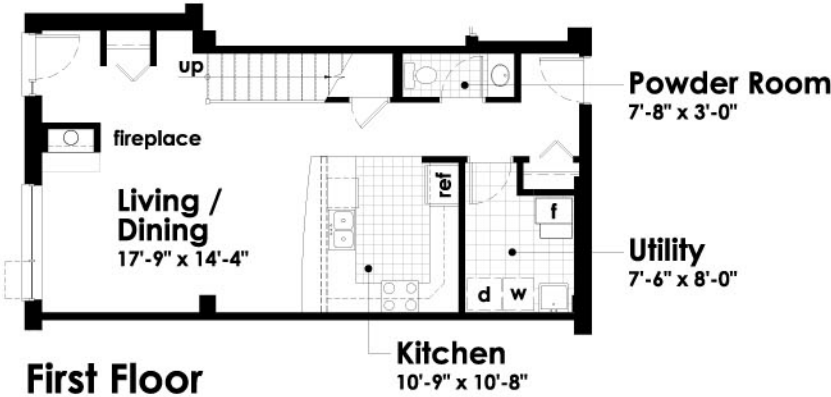

# 1741 Ridge Avenue

- 1459 square feet •
- 2 bedroom •
- 2.5 bath •
- private patio •
- 1 parking space •

**Second Floor**

**First Floor**