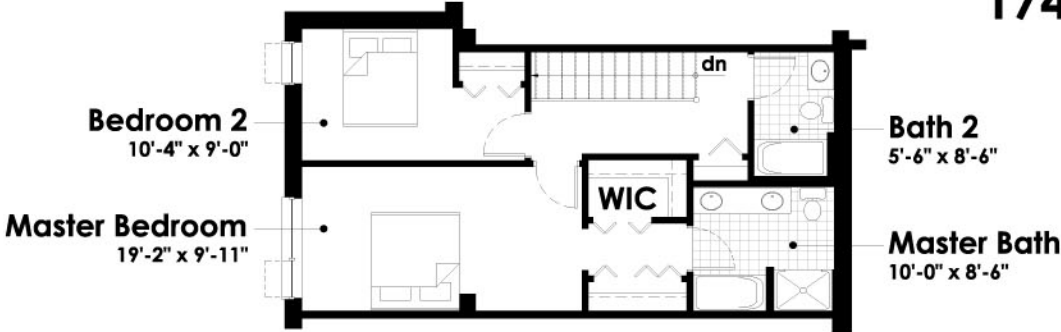

# 1741 Ridge Avenue

- 1459 square feet •
- 2 bedroom •
- 2.5 bath •
- private patio •
- 1 parking space •

**Second Floor**

**First Floor**