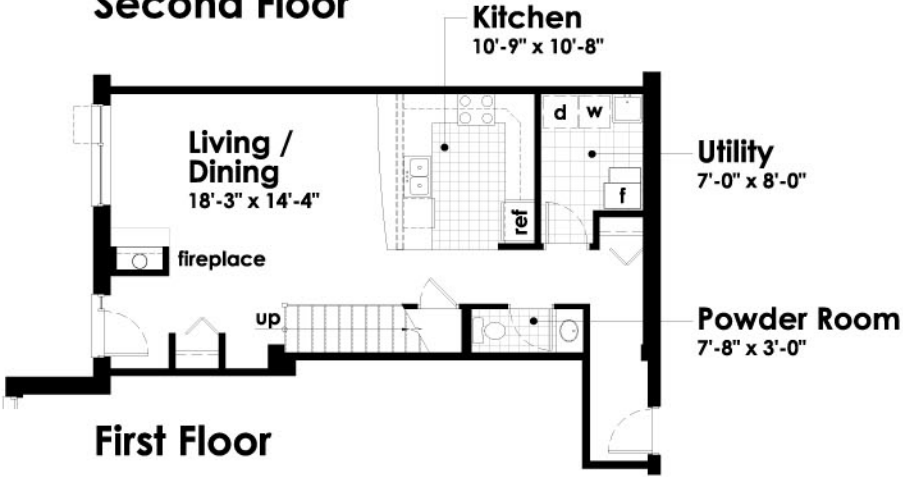

1739 Ridge Avenue

- 1479 square feet
- 2 bedroom
- 2.5 bath
- private patio
- 1 parking space

Second Floor

First Floor