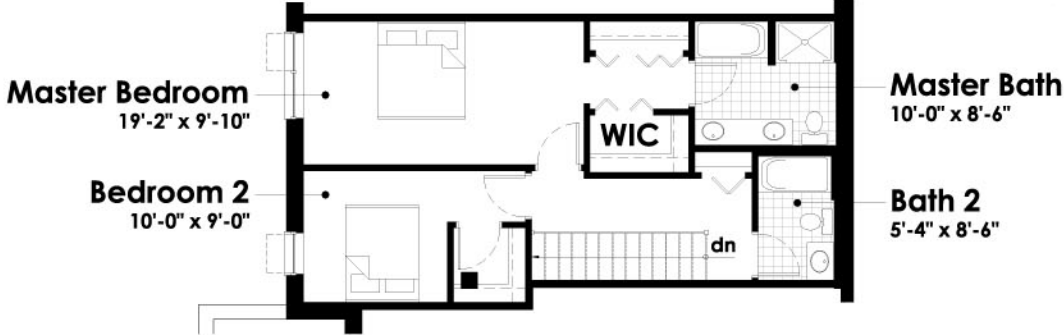

1739 Ridge Avenue

- 1479 square feet
- 2 bedroom
- 2.5 bath
- private patio
- 1 parking space

Second Floor

First Floor