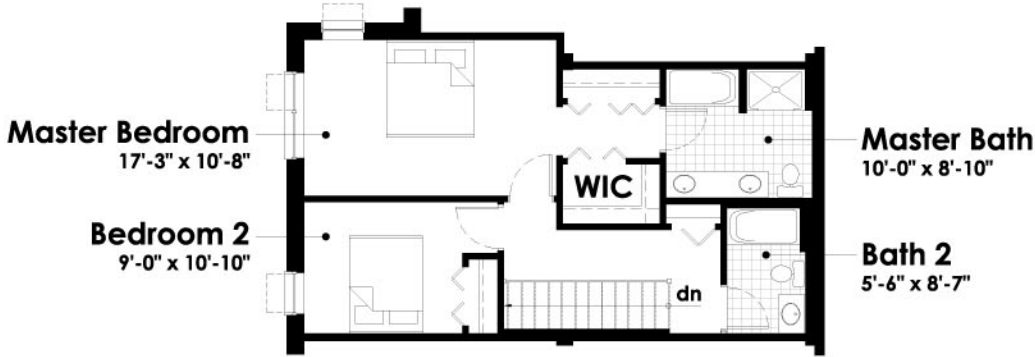

1727 Ridge Avenue

- 1455 square feet •
- 2 bedroom •
- 2.5 bath •
- private patio •
- 1 parking space •

Second Floor

First Floor

scale 1/8" = 1'-0"