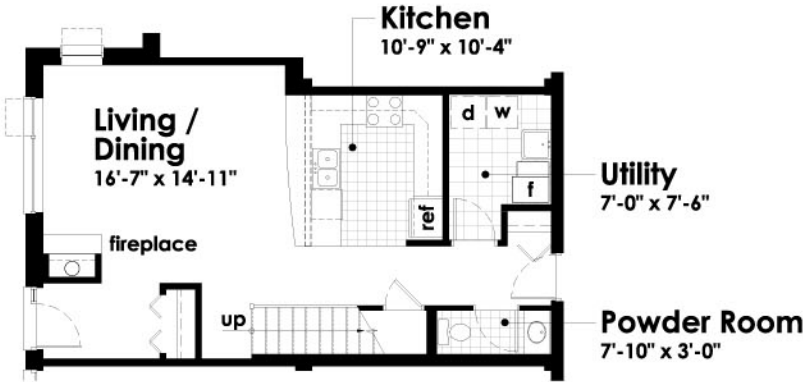

1727 Ridge Avenue

- 1455 square feet •
- 2 bedroom •
- 2.5 bath •
- private patio •
- 1 parking space •

Second Floor

First Floor

scale 1/8" = 1'-0"