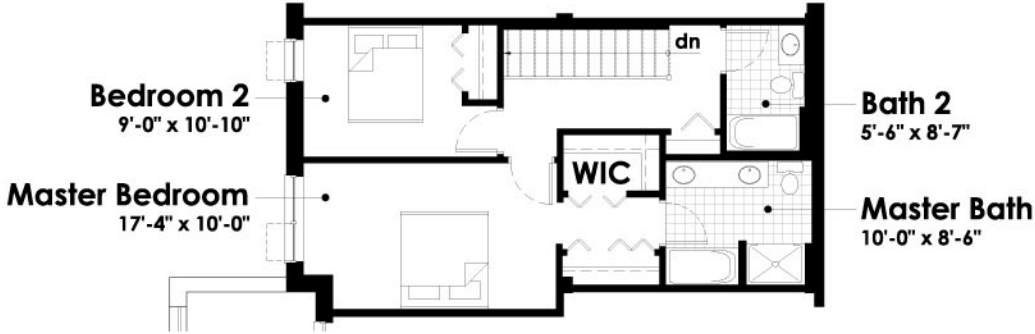

1725 Ridge Avenue

- 1387 square feet •
- 2 bedroom •
- 2.5 bath •
- private patio •
- 1 parking space •

Second Floor

First Floor

scale 1/8" = 1'-0"