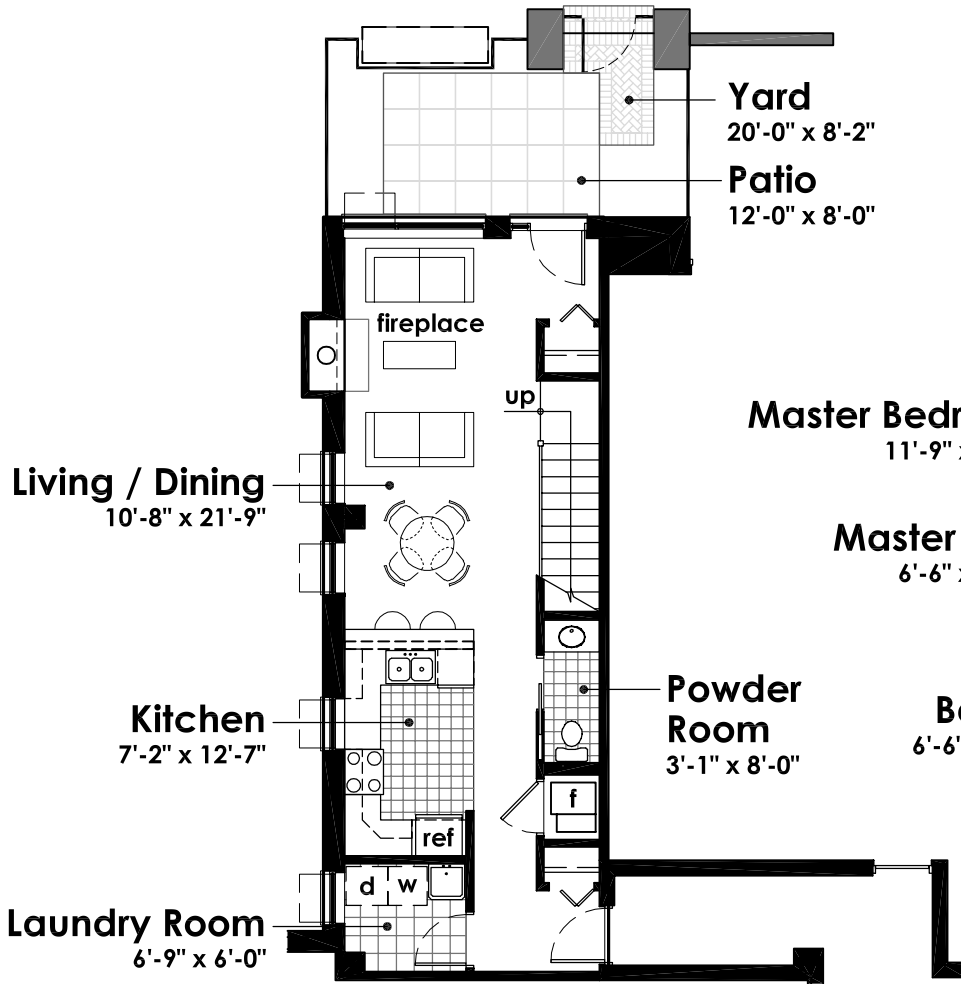

1142 Clark Street

- 1,369 square feet
- 2 bedroom
- 2.5 bath
- private fenced-in patio
- 1 parking space

First Floor

Second Floor

scale 1/8" = 1'-0"