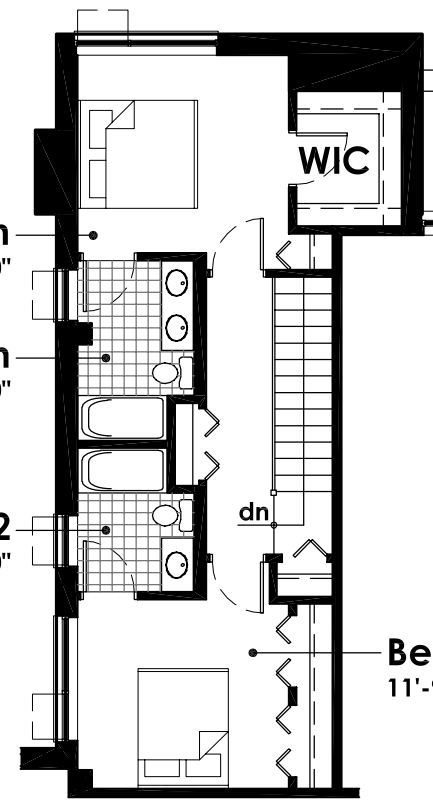

1142 Clark Street

- 1,369 square feet
- 2 bedroom
- 2.5 bath
- private fenced-in patio
- 1 parking space

First Floor

Second Floor

scale 1/8" = 1'-0"