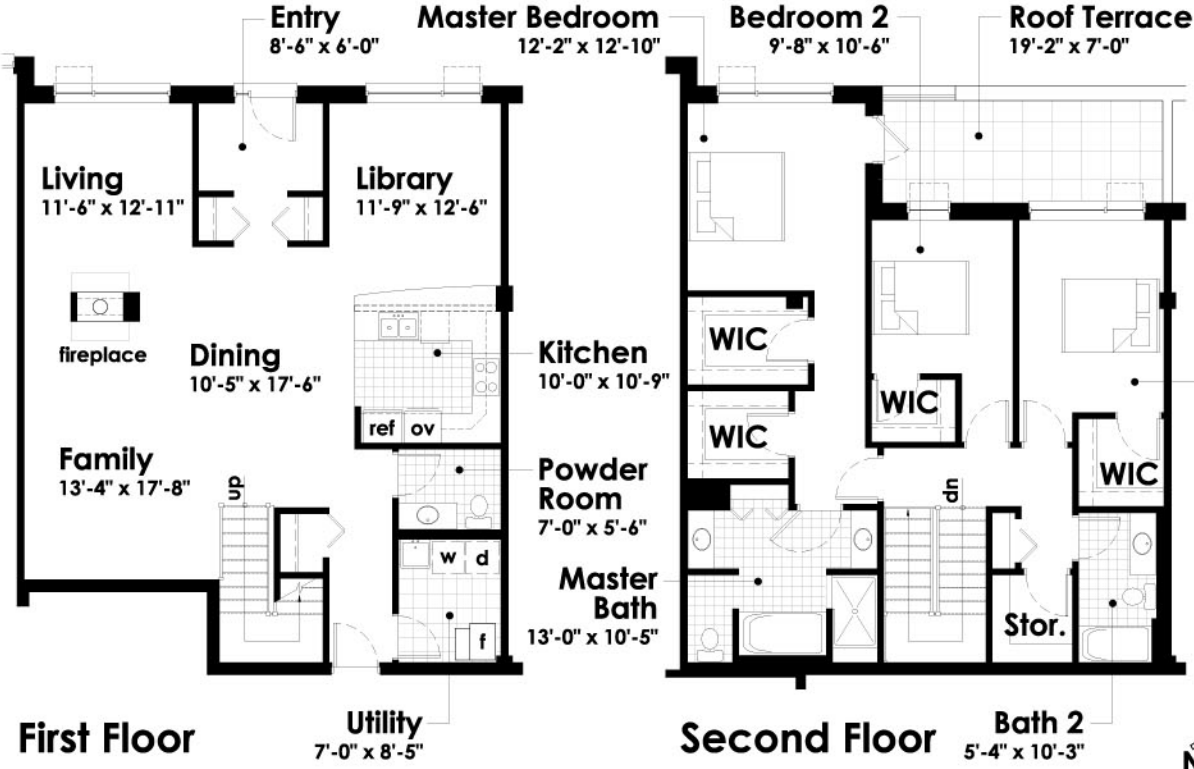

1140 Clark Street

- 2412 square feet
- 3 bedroom
- 2.5 bath
- private roof terrace
- private patio
- 2 parking spaces

scale 1/8" = 1'-0"