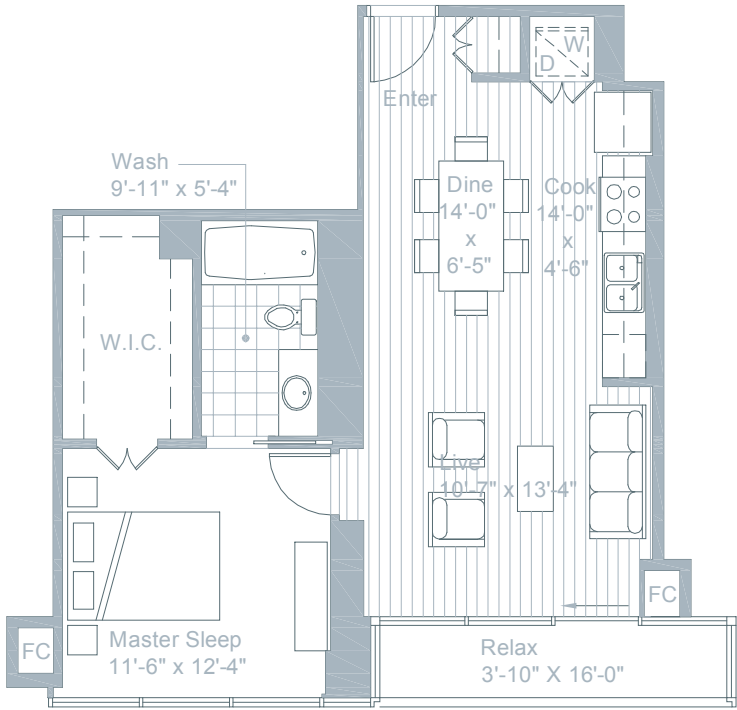

809 - 2409

719 square feet
 1 Bedroom
 1 Bath
 Private Terrace

Roszak/ADC's policy of continual attention and improvement to design and construction requires that all design specifications, materials, equipment, dimensions and prices shown on brochures are subject to change from time to time without notice or obligation. All dimensions and square footage shown on brochure are approximate. The actual sales price for a unit shall only be determined upon execution of a Real Estate Agreement executed by both the purchaser and the developer.