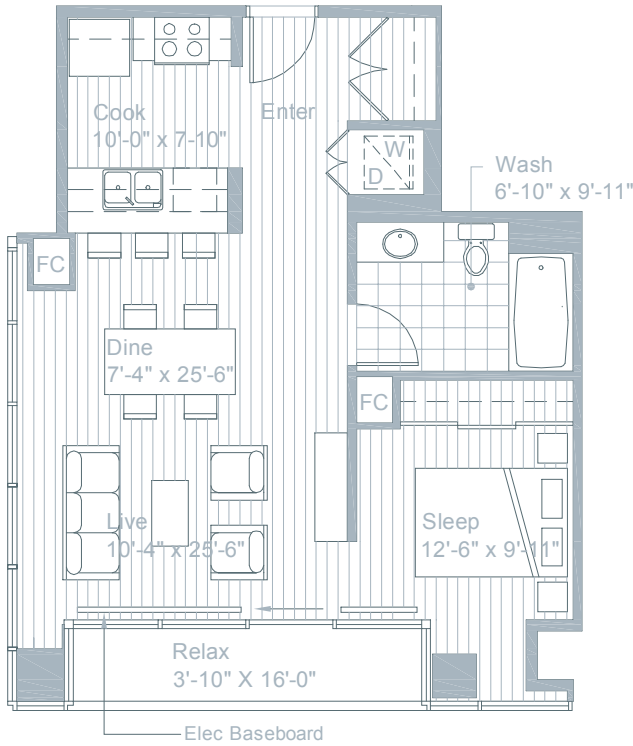

808 - 2908

712 square feet
 Efficiency
 Private Terrace

Roszak/ADC's policy of continual attention and improvement to design and construction requires that all design specifications, materials, equipment, dimensions and prices shown on brochures are subject to change from time to time without notice or obligation. All dimensions and square footage shown on brochure are approximate. The actual sales price for a unit shall only be determined upon execution of a Real Estate Agreement executed by both the purchaser and the developer.