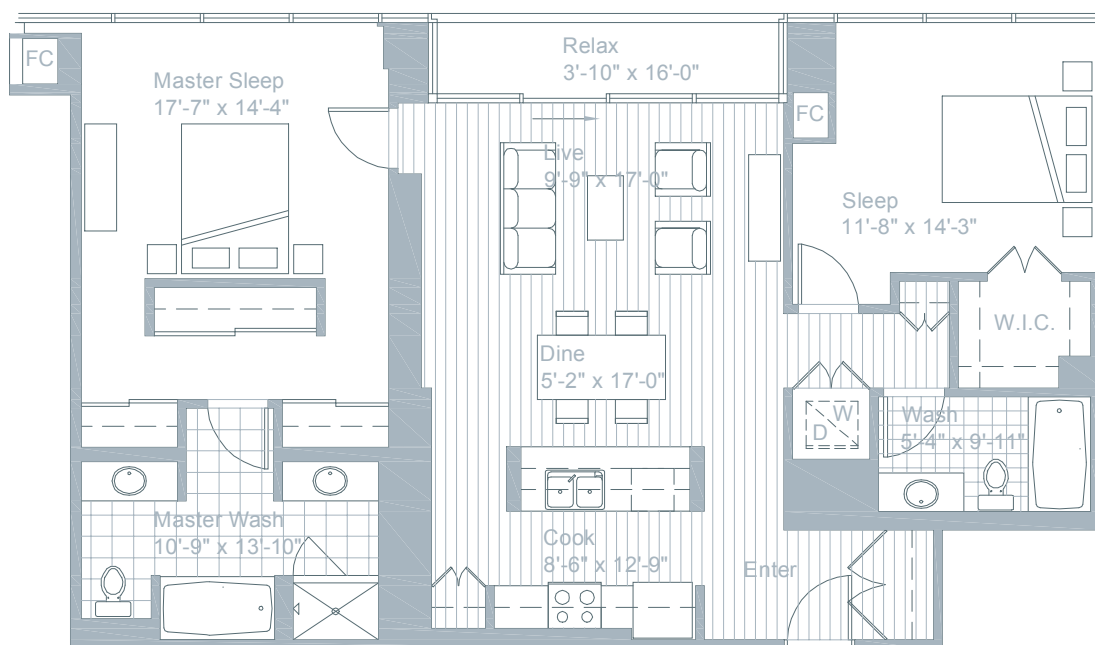

806 - 2906

1,343 square feet
 2 Bedroom
 2 Bath
 Private Terrace

Roszak/ADC's policy of continual attention and improvement to design and construction requires that all design specifications, materials, equipment, dimensions and prices shown on brochures are subject to change from time to time without notice or obligation. All dimensions and square footage shown on brochure are approximate. The actual sales price for a unit shall only be determined upon execution of a Real Estate Agreement executed by both the purchaser and the developer.