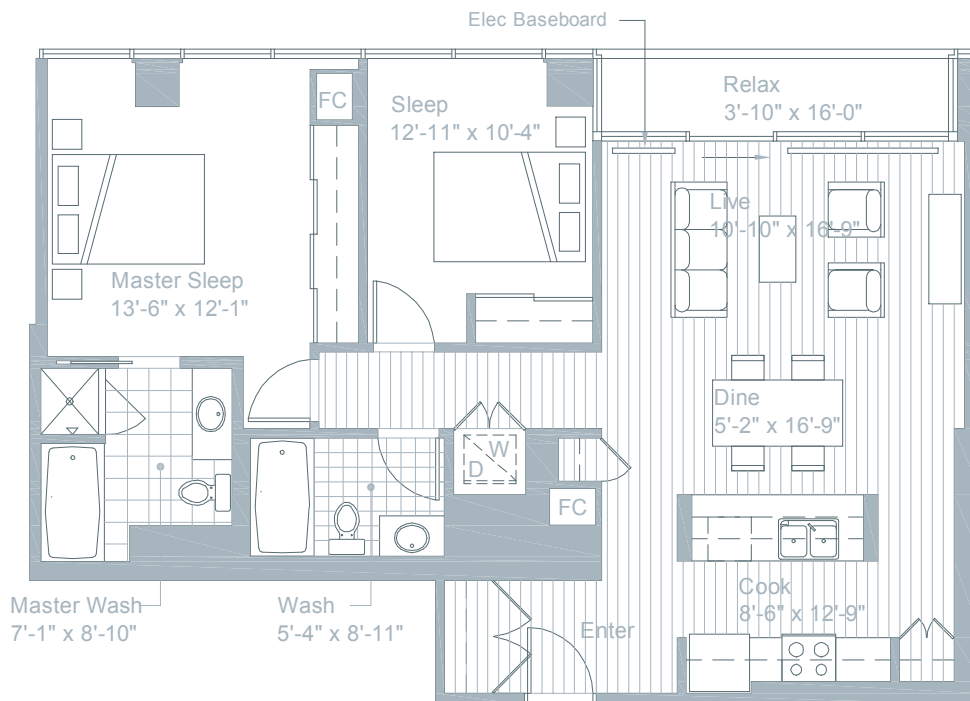

805 - 2905

1,133 square feet

2 Bedroom

2 Bath

Private Terrace

Roszak/ADC's policy of continual attention and improvement to design and construction requires that all design specifications, materials, equipment, dimensions and prices shown on brochures are subject to change from time to time without notice or obligation. All dimensions and square footage shown on brochure are approximate. The actual sales price for a unit shall only be determined upon execution of a Real Estate Agreement executed by both the purchaser and the developer.