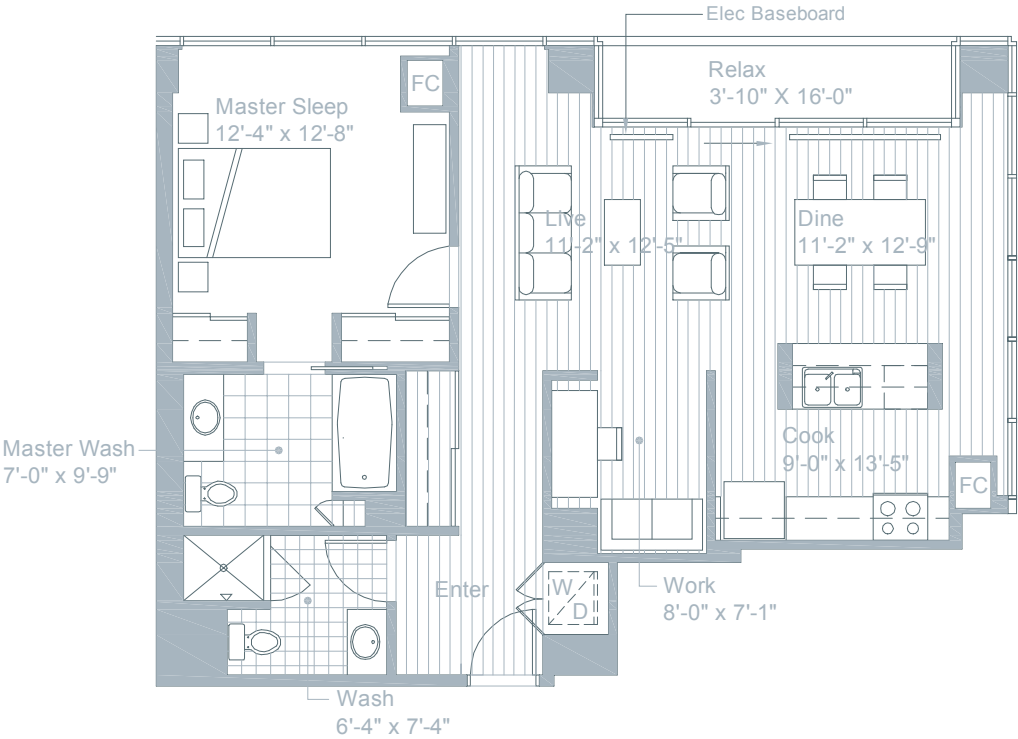

# 804 - 2904

1,002 square feet

1 Bedroom

1-3/4 Bath

Den

Private Terrace

Roszak/ADC's policy of continual attention and improvement to design and construction requires that all design specifications, materials, equipment, dimensions and prices shown on brochures are subject to change from time to time without notice or obligation. All dimensions and square footage shown on brochure are approximate. The actual sales price for a unit shall only be determined upon execution of a Real Estate Agreement executed by both the purchaser and the developer.