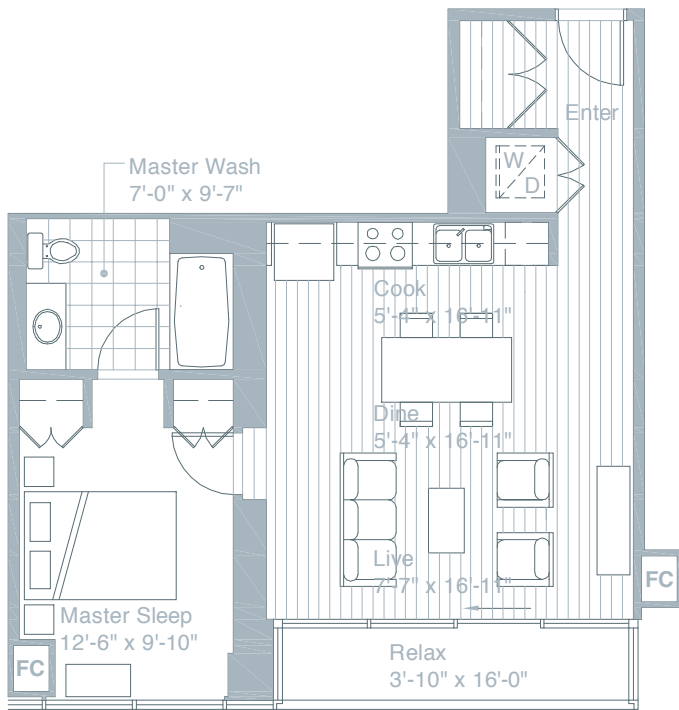

802 - 2902

684 square feet  
 1 Bedroom  
 1 Bath  
 Private Terrace

Roszak/ADC's policy of continual attention and improvement to design and construction requires that all design specifications, materials, equipment, dimensions and prices shown on brochures are subject to change from time to time without notice or obligation. All dimensions and square footage shown on brochure are approximate. The actual sales price for a unit shall only be determined upon execution of a Real Estate Agreement executed by both the purchaser and the developer.