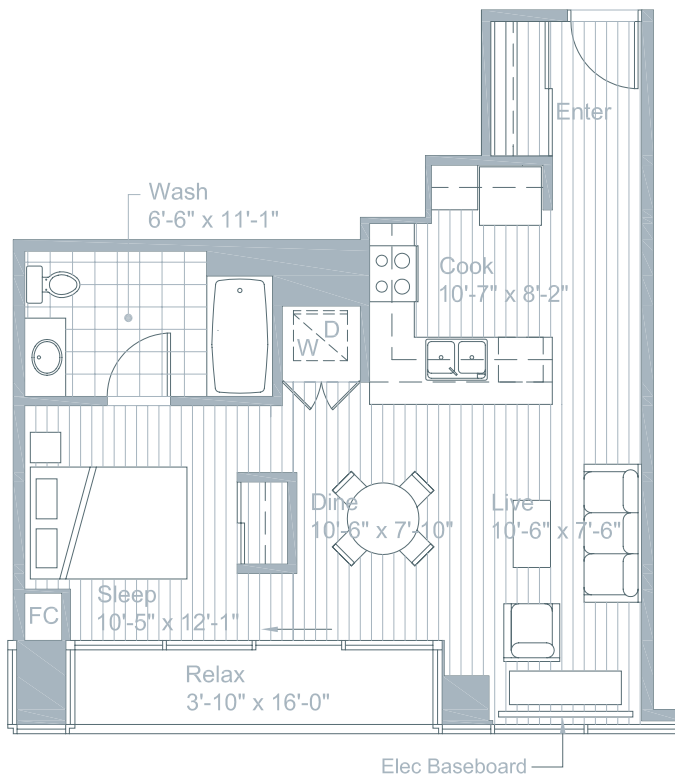

801 - 2901

643 square feet
 Efficiency
 Private Terrace

Roszak/ADC's policy of continual attention and improvement to design and construction requires that all design specifications, materials, equipment, dimensions and prices shown on brochures are subject to change from time to time without notice or obligation. All dimensions and square footage shown on brochure are approximate. The actual sales price for a unit shall only be determined upon execution of a Real Estate Agreement executed by both the purchaser and the developer.