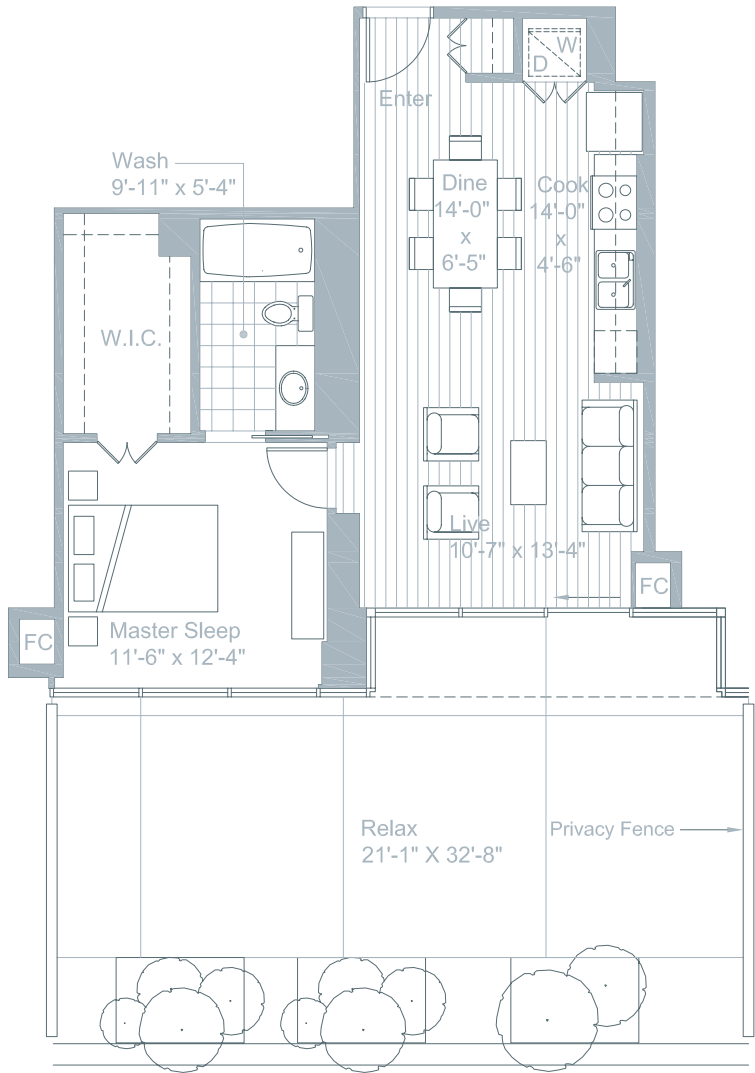

709

719 square feet
1 Bedroom
1 Bath
Private Terrace

Roszak/ADC's policy of continual attention and improvement to design and construction requires that all design specifications, materials, equipment, dimensions and prices shown on brochures are subject to change from time to time without notice or obligation. All dimensions and square footage shown on brochure are approximate. The actual sales price for a unit shall only be determined upon execution of a Real Estate Agreement executed by both the purchaser and the developer.