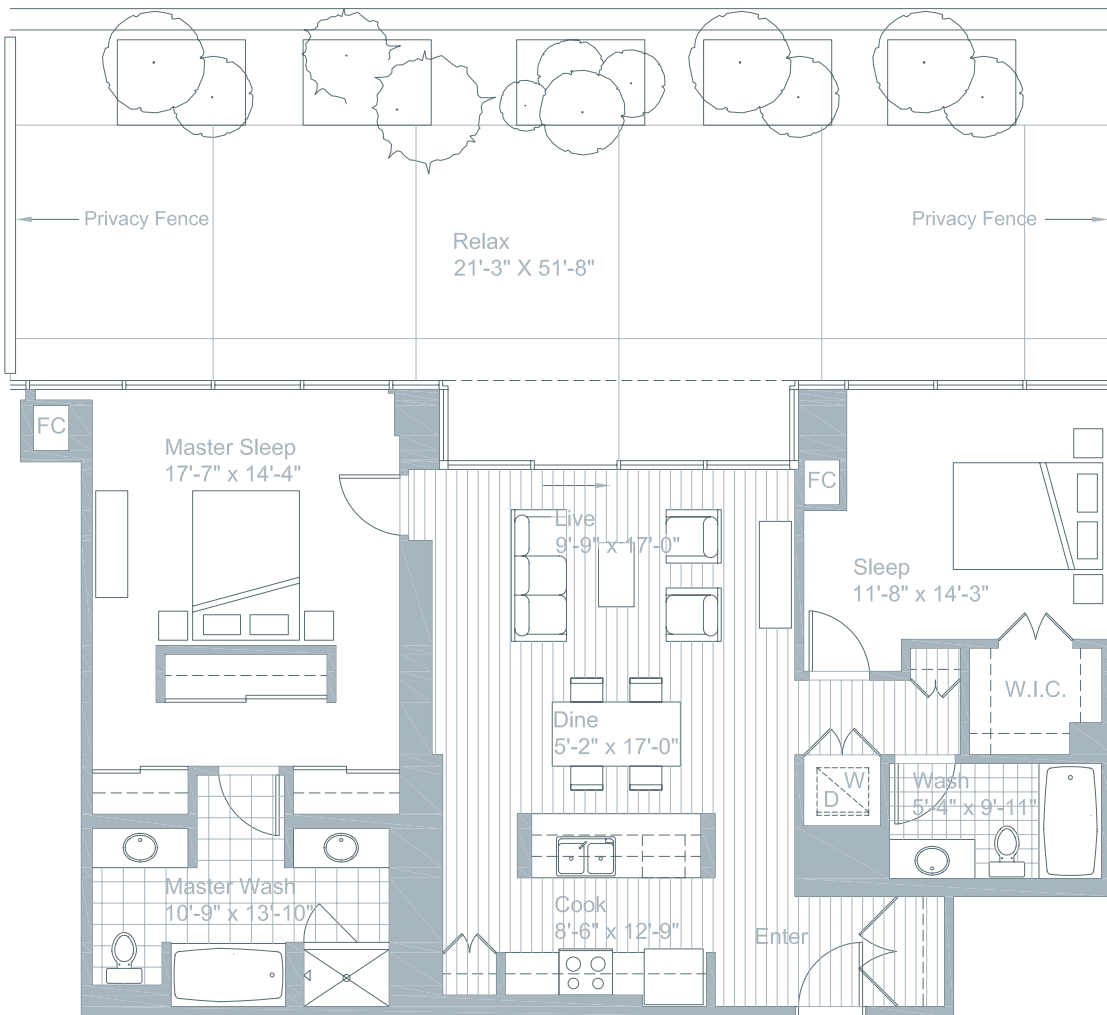

706

1,343 square feet
2 Bedroom
2 Bath
Private Terrace

Roszak/ADC's policy of continual attention and improvement to design and construction requires that all design specifications, materials, equipment, dimensions and prices shown on brochures are subject to change from time to time without notice or obligation. All dimensions and square footage shown on brochure are approximate. The actual sales price for a unit shall only be determined upon execution of a Real Estate Agreement executed by both the purchaser and the developer.