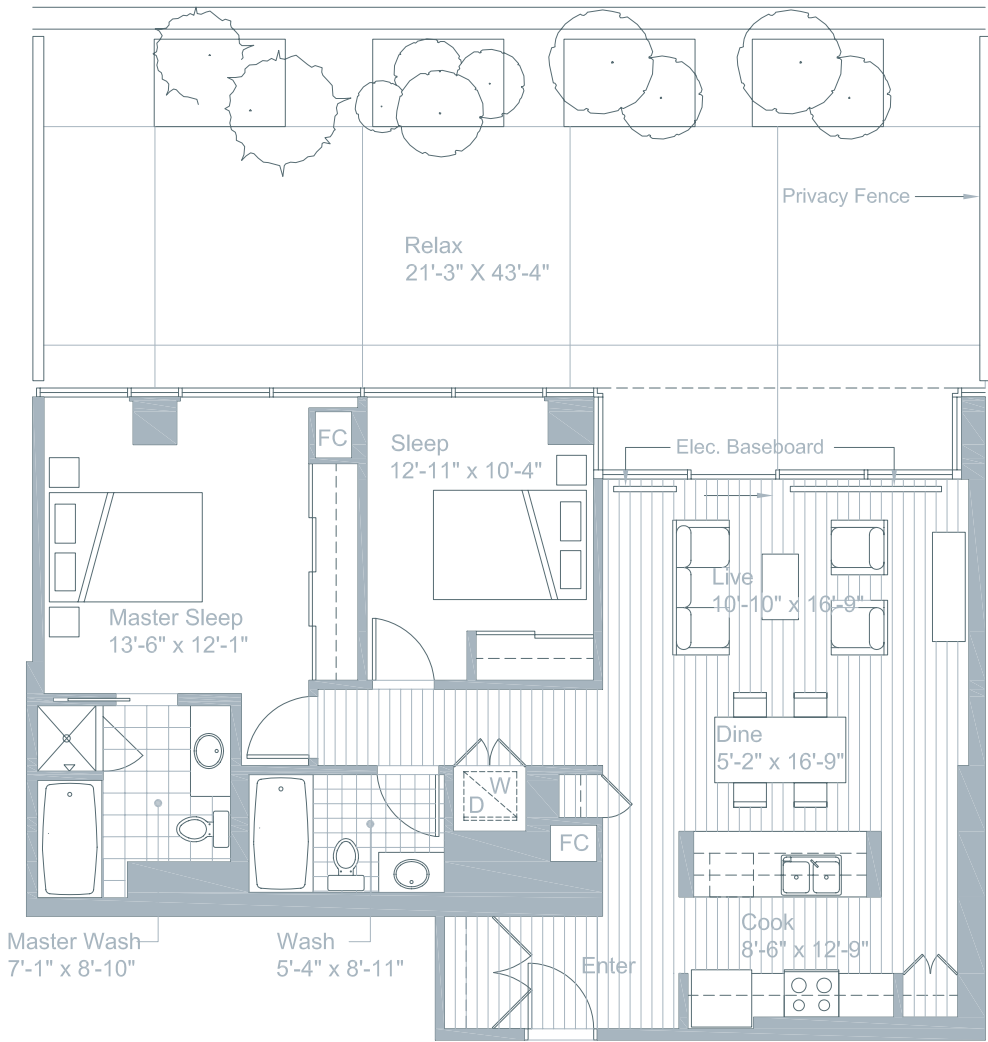

705

1,133 square feet
2 Bedroom
2 Bath
Private Terrace

Roszak/ADC's policy of continual attention and improvement to design and construction requires that all design specifications, materials, equipment, dimensions and prices shown on brochures are subject to change from time to time without notice or obligation. All dimensions and square footage shown on brochure are approximate. The actual sales price for a unit shall only be determined upon execution of a Real Estate Agreement executed by both the purchaser and the developer.