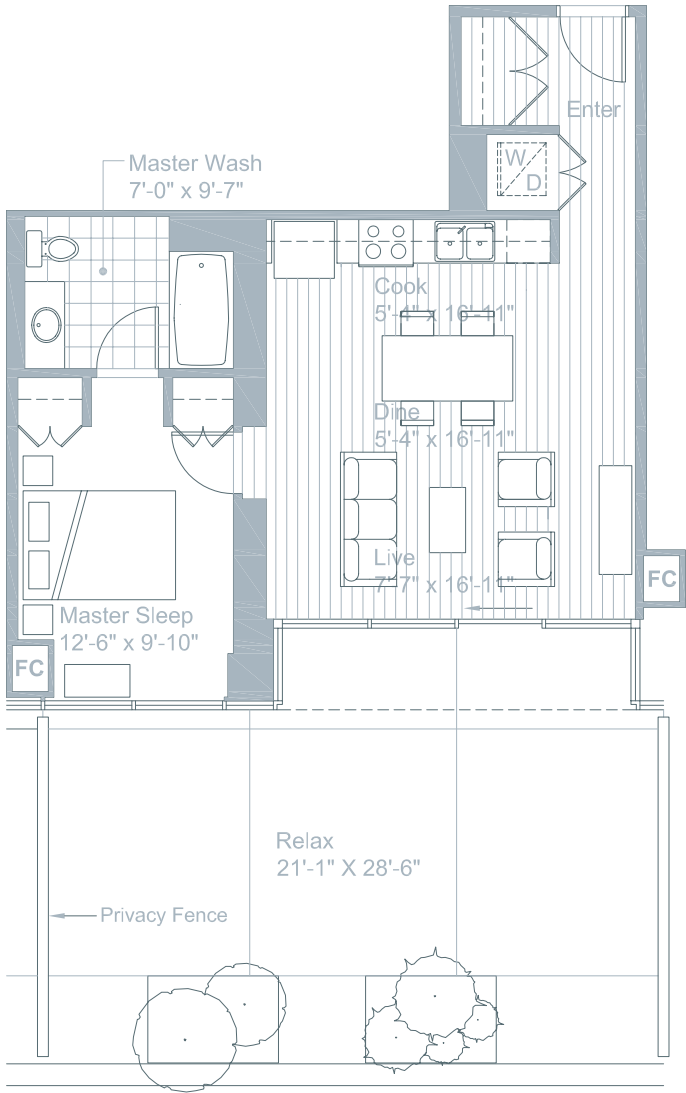

# 702

684 square feet  
1 Bedroom  
1 Bath  
Private Terrace

Roszak/ADC's policy of continual attention and improvement to design and construction requires that all design specifications, materials, equipment, dimensions and prices shown on brochures are subject to change from time to time without notice or obligation. All dimensions and square footage shown on brochure are approximate. The actual sales price for a unit shall only be determined upon execution of a Real Estate Agreement executed by both the purchaser and the developer.