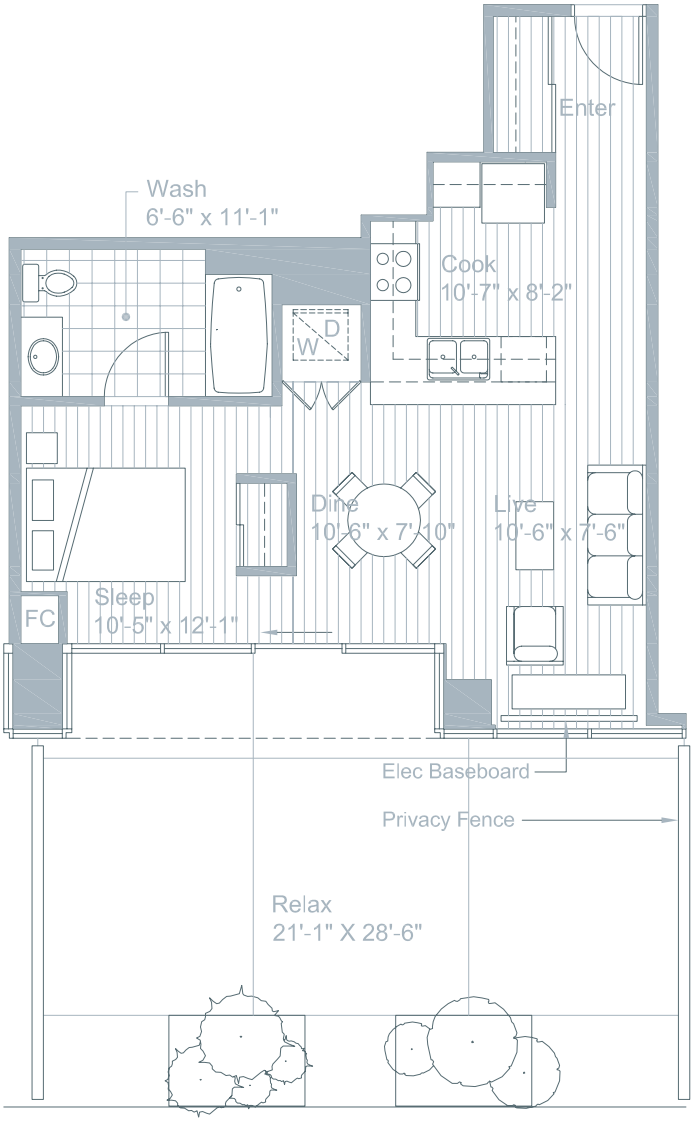

701

643 square feet
Efficiency
Private Terrace

Roszak/ADC's policy of continual attention and improvement to design and construction requires that all design specifications, materials, equipment, dimensions and prices shown on brochures are subject to change from time to time without notice or obligation. All dimensions and square footage shown on brochure are approximate. The actual sales price for a unit shall only be determined upon execution of a Real Estate Agreement executed by both the purchaser and the developer.